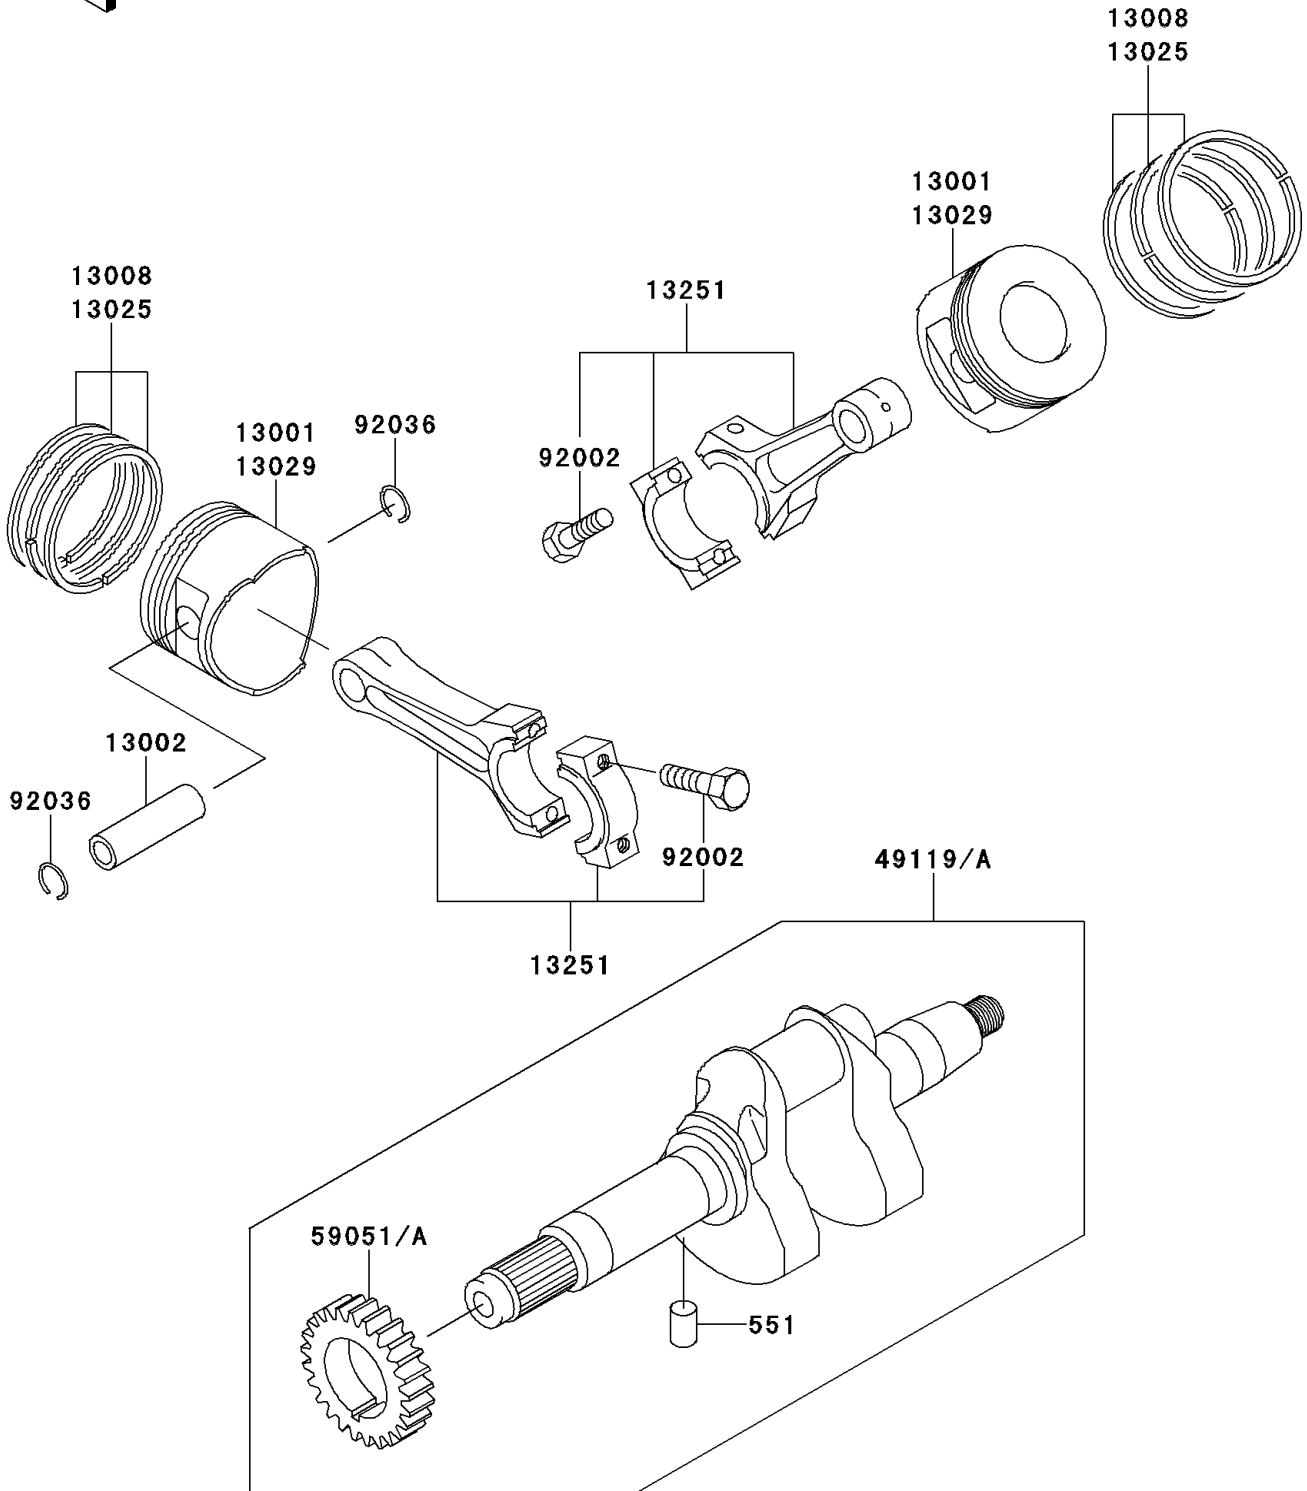

# Mule 2520 Turf PARTS DIAGRAM

Crankshaft/Piston(s)

E1320

# Mule 2520 Turf PARTS LIST

## Crankshaft/Piston(s)

ITEM NAME	PART NUMBER	QUANTITY
PIN-DOWEL,4X8 (Ref # 551)	551A0408	1
PISTON-ENGINE,STD (Ref # 13001)	13001-2131	2
PIN-PISTON (Ref # 13002)	13002-1013	2
RING-SET-PISTON,STD (Ref # 13008)	13008-6025	2
RING-SET-PISTON L,0.50 (Ref # 13025)	13025-6008	AR
PISTON-ENGINE L,0.50 (Ref # 13029)	13029-2105	AR
ROD-ASSY-CONNECTING (Ref # 13251)	13251-6022	2
CRANKSHAFT-ASSY (Ref # 49119A)	49119-2189	1
GEAR-SPUR (Ref # 59051)	59051-2112	1
BOLT (Ref # 92002)	92002-2053	4
RING-SNAP,PISTON PIN (Ref # 92036)	92036-021	4