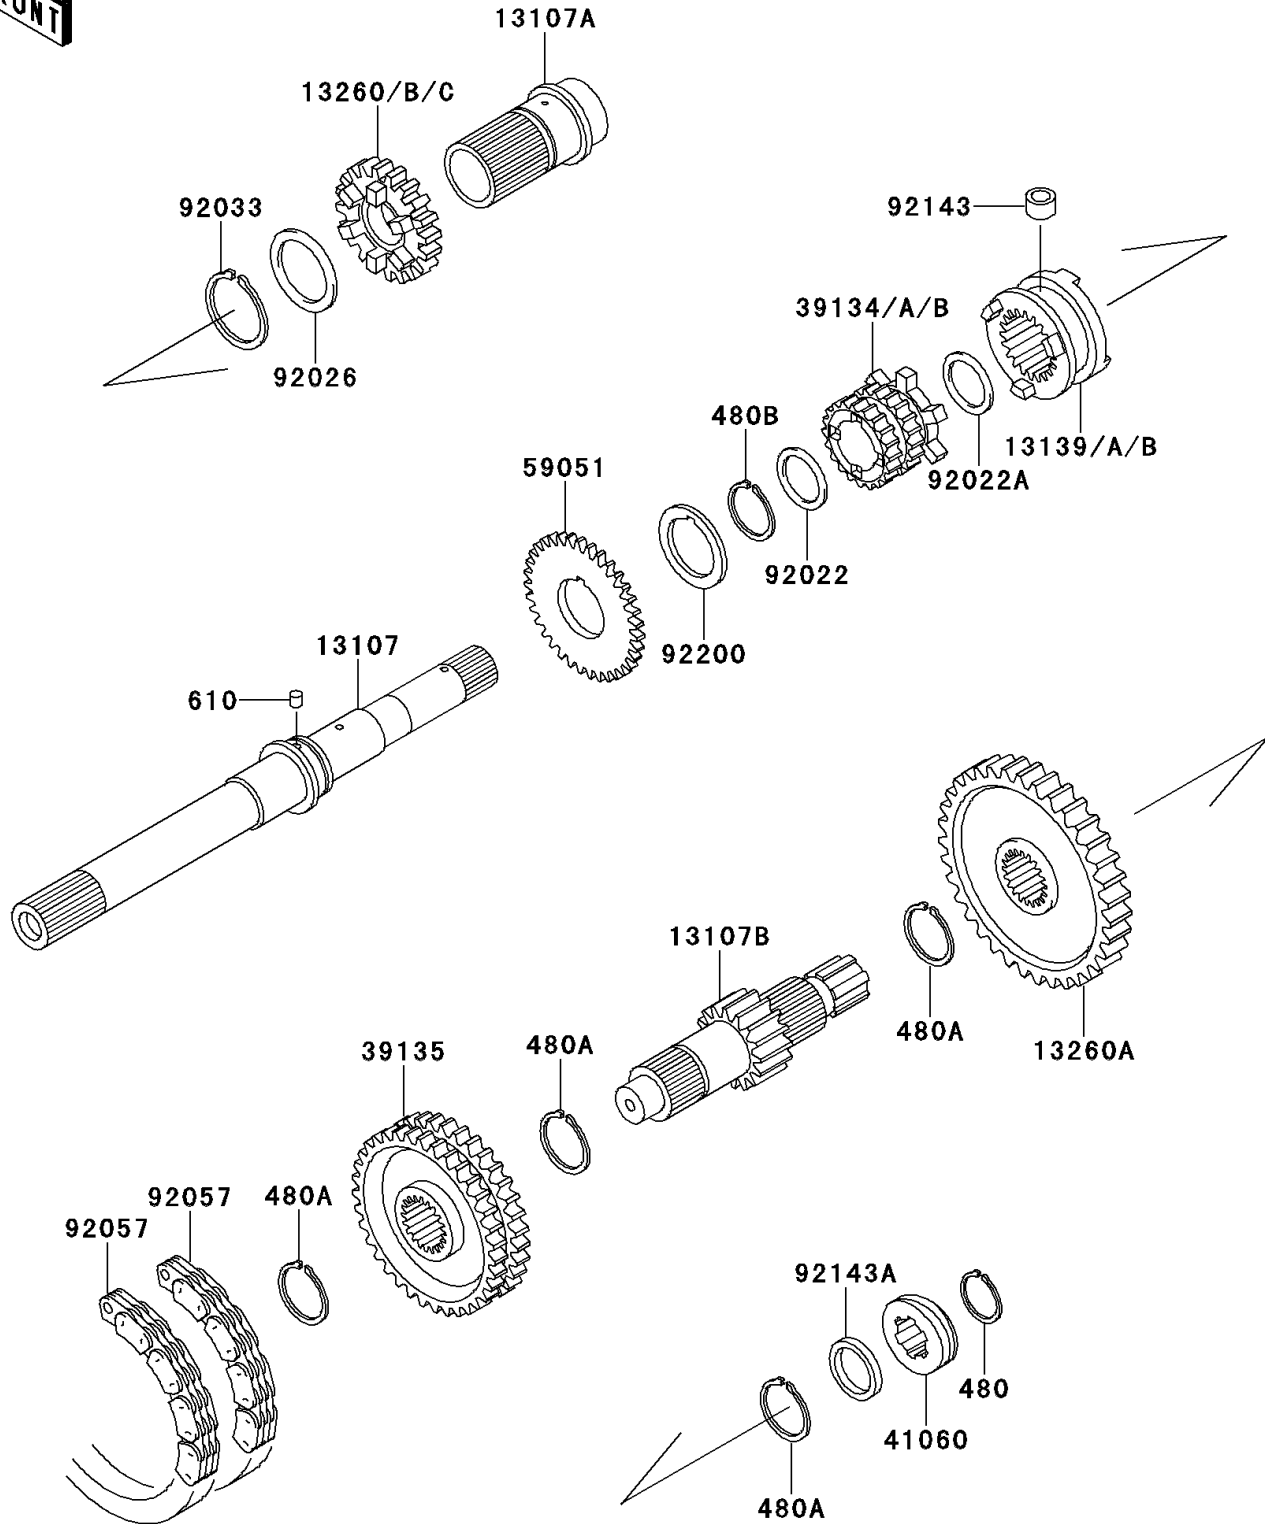

Mule 2520 Turf PARTS DIAGRAM

Transmission

E1361

Mule 2520 Turf PARTS LIST

Transmission

ITEM NAME	PART NUMBER	QUANTITY
CIRCLIP-TYPE-C,25MM (Ref # 480)	480J2500	1
CIRCLIP-TYPE-C,30MM (Ref # 480A)	480J3000	4
CIRCLIP-TYPE-C,32MM (Ref # 480B)	480J3200	1
ROLLER (Ref # 610)	610A0505	1
SHAFT,INPUT (Ref # 13107)	13107-1314	1
SHAFT,INPUT OUTER (Ref # 13107A)	13107-1315	1
SHAFT,OUTPUT,15T (Ref # 13107B)	13107-1316	1
SHIFTER,FR/RR (Ref # 13139A)	13139-1072	1
GEAR,OUTPUT REVERSE,51T (Ref # 13260A)	13260-1288	1
GEAR,INPUT 28T (Ref # 13260B)	13260-1462	1
SPROCKET-DRIVE,20T (Ref # 39134A)	39134-1055	1
SPROCKET-DRIVEN,41T (Ref # 39135)	39135-1055	1
GEAR-METER SCREW (Ref # 41060)	41060-1147	1
GEAR-SPUR (Ref # 59051)	59051-2097	1
WASHER,25.3X33X1 (Ref # 92022)	92022-1109	1
WASHER,22.3X33X1.0 (Ref # 92022A)	92022-1573	1
SPACER,35.3X44X0.5 (Ref # 92026)	92026-1375	1
RING-SNAP (Ref # 92033)	92033-1269	1
CHAIN,REVERSE,81RH2520,54L (Ref # 92057)	92057-1364	2
COLLAR,8X14X10.5 (Ref # 92143)	92143-1497	1
COLLAR,25X32X4.5 (Ref # 92143A)	92143-1597	1
WASHER,GOVERNOR GEAR (Ref # 92200)	92200-1155	1