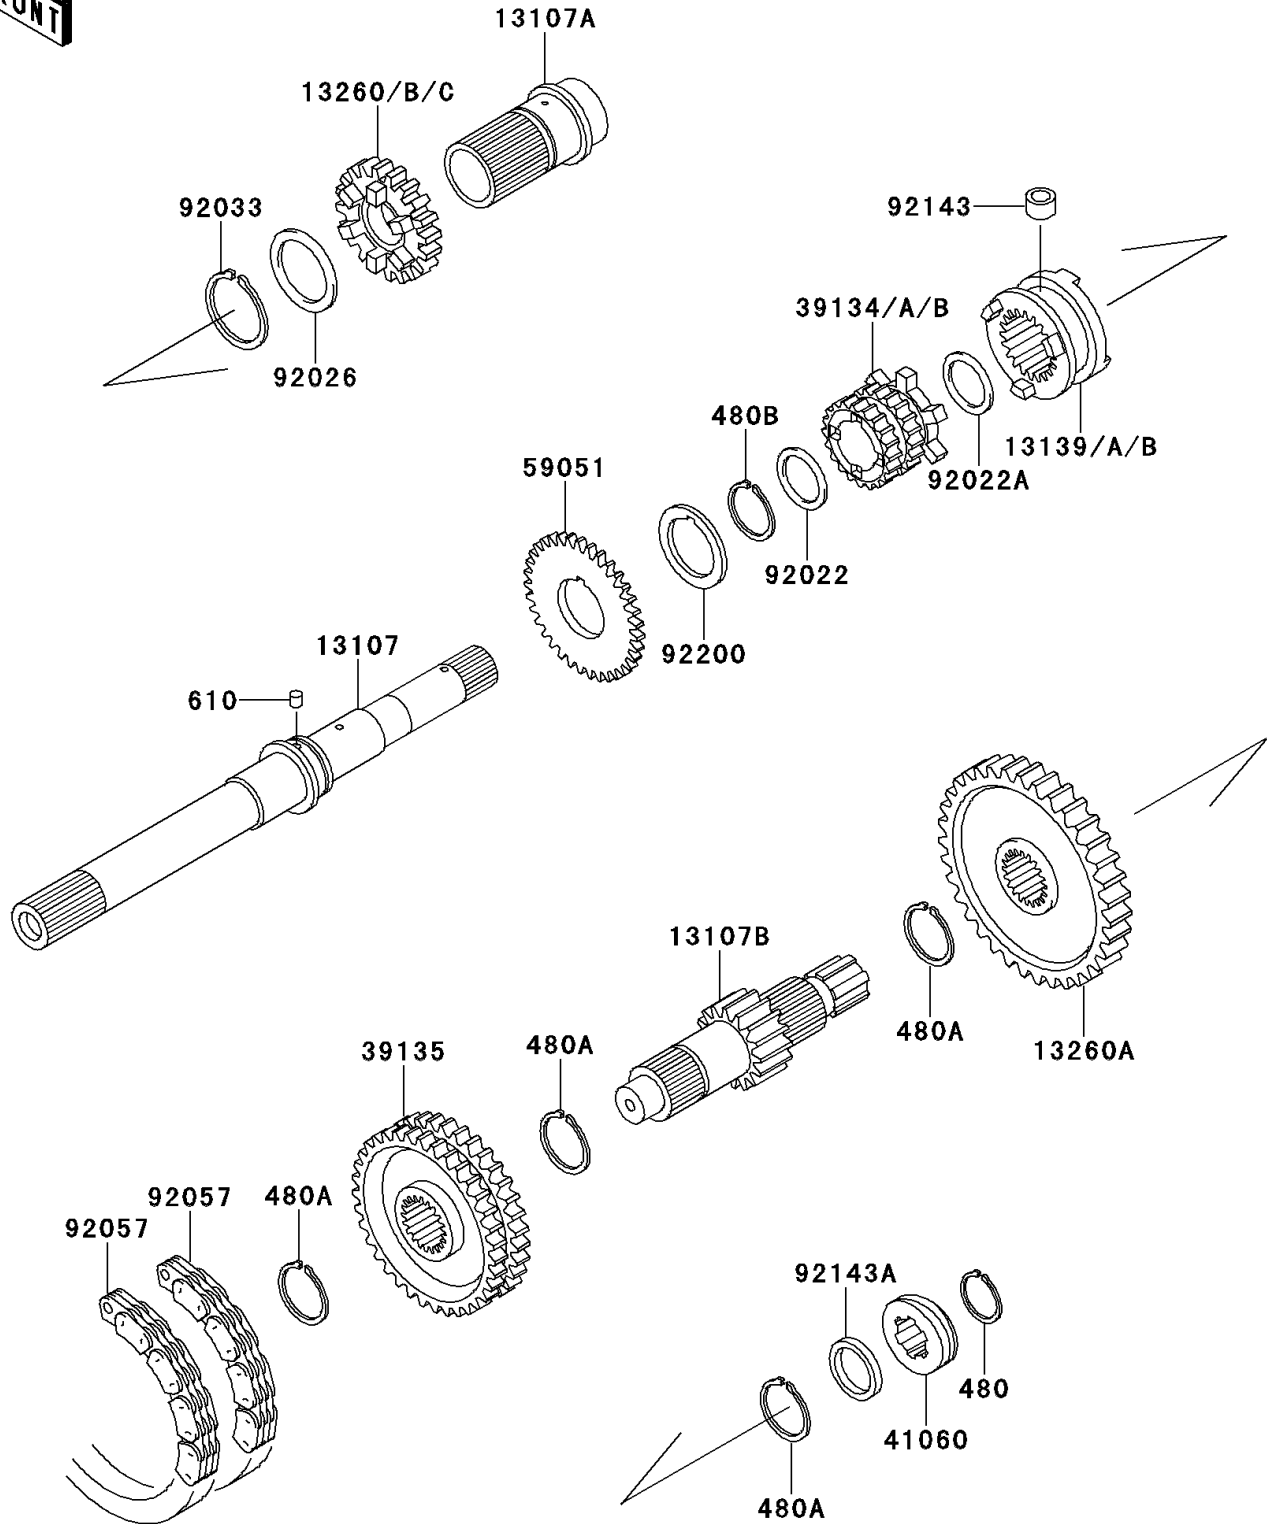

# Mule 2520 Turf PARTS DIAGRAM

Transmission

E1361

# Mule 2520 Turf PARTS LIST

## Transmission

ITEM NAME	PART NUMBER	QUANTITY
CIRCLIP-TYPE-C,25MM (Ref # 480)	480J2500	1
CIRCLIP-TYPE-C,30MM (Ref # 480A)	480J3000	4
CIRCLIP-TYPE-C,32MM (Ref # 480B)	480J3200	1
ROLLER (Ref # 610)	610A0505	1
SHAFT,INPUT (Ref # 13107)	13107-1314	1
SHAFT,INPUT OUTER (Ref # 13107A)	13107-1315	1
SHAFT,OUTPUT,15T (Ref # 13107B)	13107-1316	1
SHIFTER,FR/RR (Ref # 13139A)	13139-1072	1
GEAR,OUTPUT REVERSE,51T (Ref # 13260A)	13260-1288	1
GEAR,INPUT 28T (Ref # 13260B)	13260-1462	1
SPROCKET-DRIVE,20T (Ref # 39134A)	39134-1055	1
SPROCKET-DRIVEN,41T (Ref # 39135)	39135-1055	1
GEAR-METER SCREW (Ref # 41060)	41060-1147	1
GEAR-SPUR (Ref # 59051)	59051-2097	1
WASHER,25.3X33X1 (Ref # 92022)	92022-1109	1
WASHER,22.3X33X1.0 (Ref # 92022A)	92022-1573	1
SPACER,35.3X44X0.5 (Ref # 92026)	92026-1375	1
RING-SNAP (Ref # 92033)	92033-1269	1
CHAIN,REVERSE,81RH2520,54L (Ref # 92057)	92057-1364	2
COLLAR,8X14X10.5 (Ref # 92143)	92143-1497	1
COLLAR,25X32X4.5 (Ref # 92143A)	92143-1597	1
WASHER,GOVERNOR GEAR (Ref # 92200)	92200-1155	1