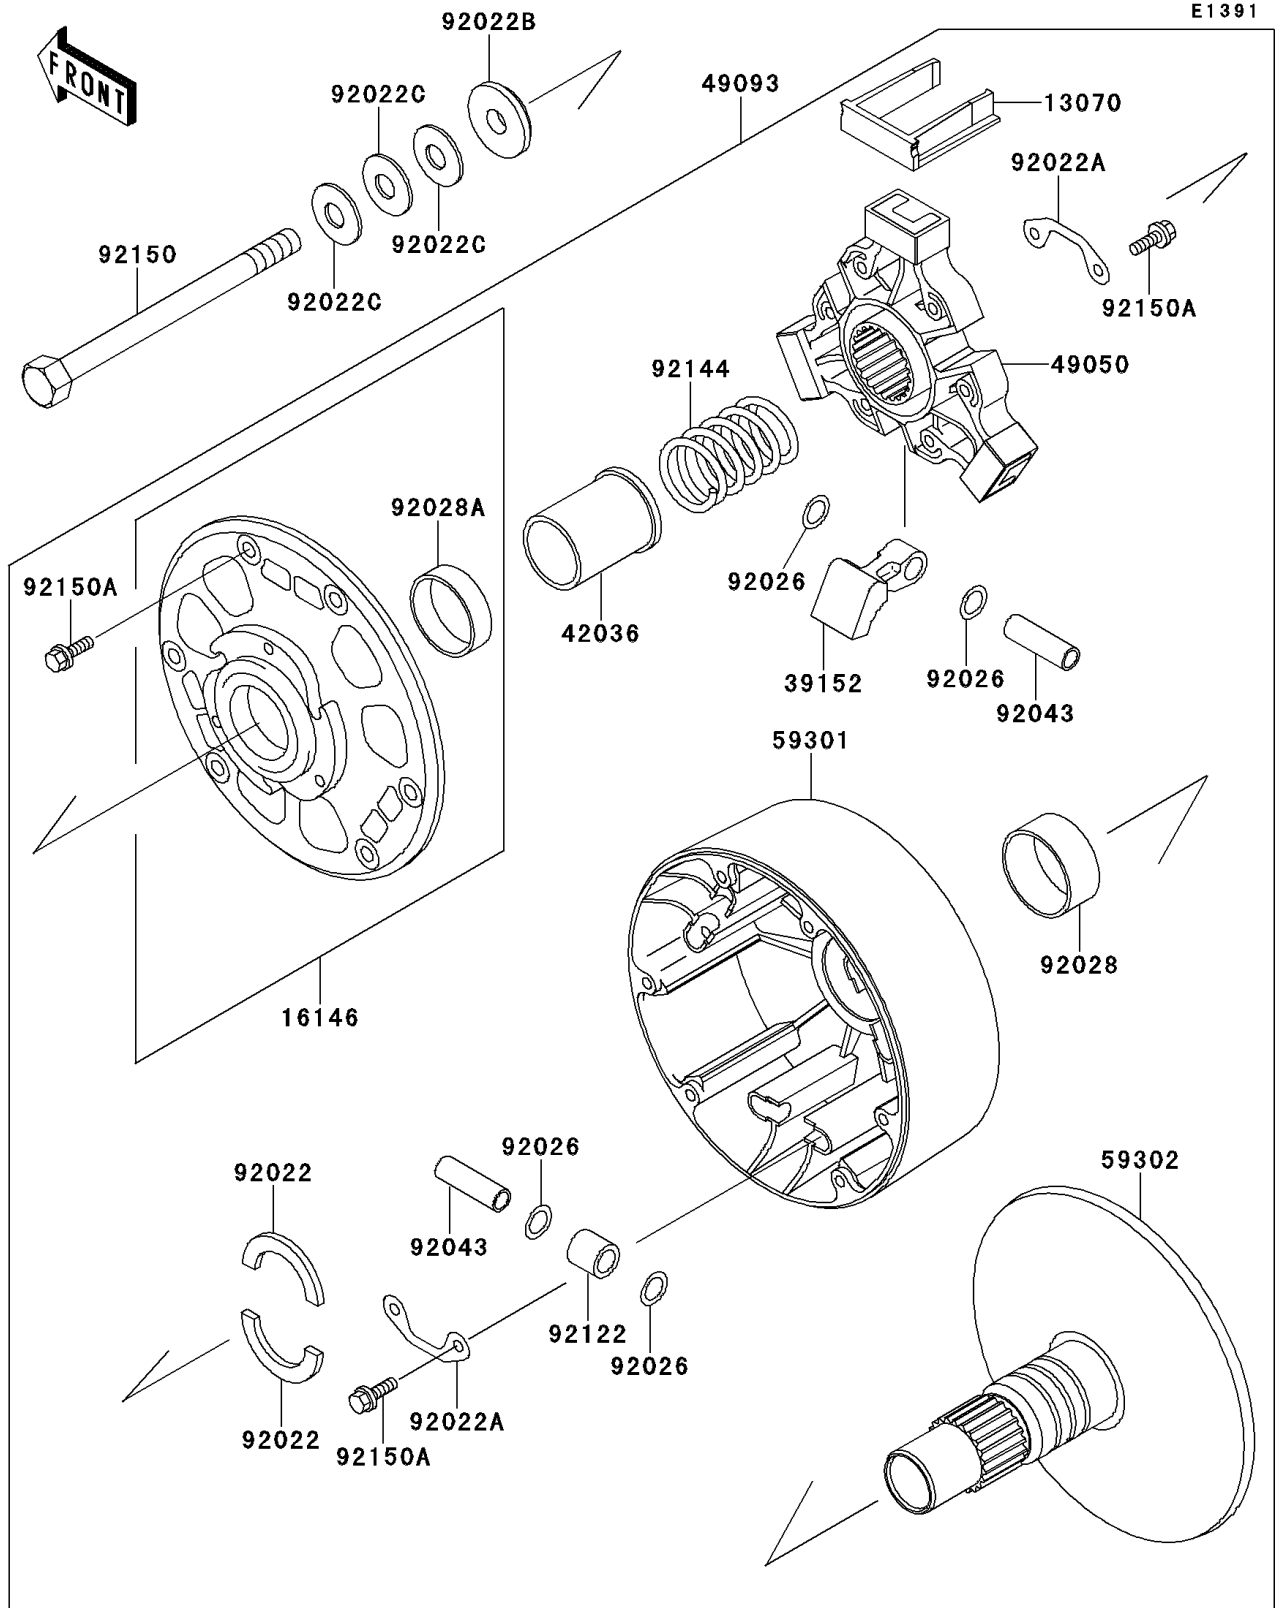

Mule 2520 Turf PARTS DIAGRAM

Drive Converter

Mule 2520 Turf PARTS LIST

Drive Converter

ITEM NAME	PART NUMBER	QUANTITY
GUIDE (Ref # 13070)	13070-1185	3
COVER-ASSY (Ref # 16146)	16146-1088	1
WEIGHT-RAMP (Ref # 39152)	39152-1051	3
SLEEVE (Ref # 42036)	42036-1221	1
SPIDER (Ref # 49050)	49050-1053	1
CONVERTER-ASSY-DRIVE (Ref # 49093)	49093-1052	1
SHEAVE-MOVABLE (Ref # 59301)	59301-1058	1
SHEAVE-COMP (Ref # 59302)	59302-1055	1
WASHER,SPLIT (Ref # 92022)	92022-1897	2
WASHER (Ref # 92022A)	92022-1899	6
WASHER,SLEEVE (Ref # 92022B)	92022-1900	1
WASHER,SPECIAL CONICAL (Ref # 92022C)	92022-1901	3
SPACER,10X16X0.8 (Ref # 92026)	92026-1304	12
BUSHING,43X47X20 (Ref # 92028)	92028-1508	1
BUSHING,40X44X12 (Ref # 92028A)	92028-1511	1
PIN,6.5X10X38 (Ref # 92043)	92043-1370	6
ROLLER (Ref # 92122)	92122-1152	3
SPRING,DRIVE (Ref # 92144)	92144-1196	1
BOLT,12X163.5 (Ref # 92150)	92150-1008	1
BOLT,6X20 (Ref # 92150A)	92150-1014	18