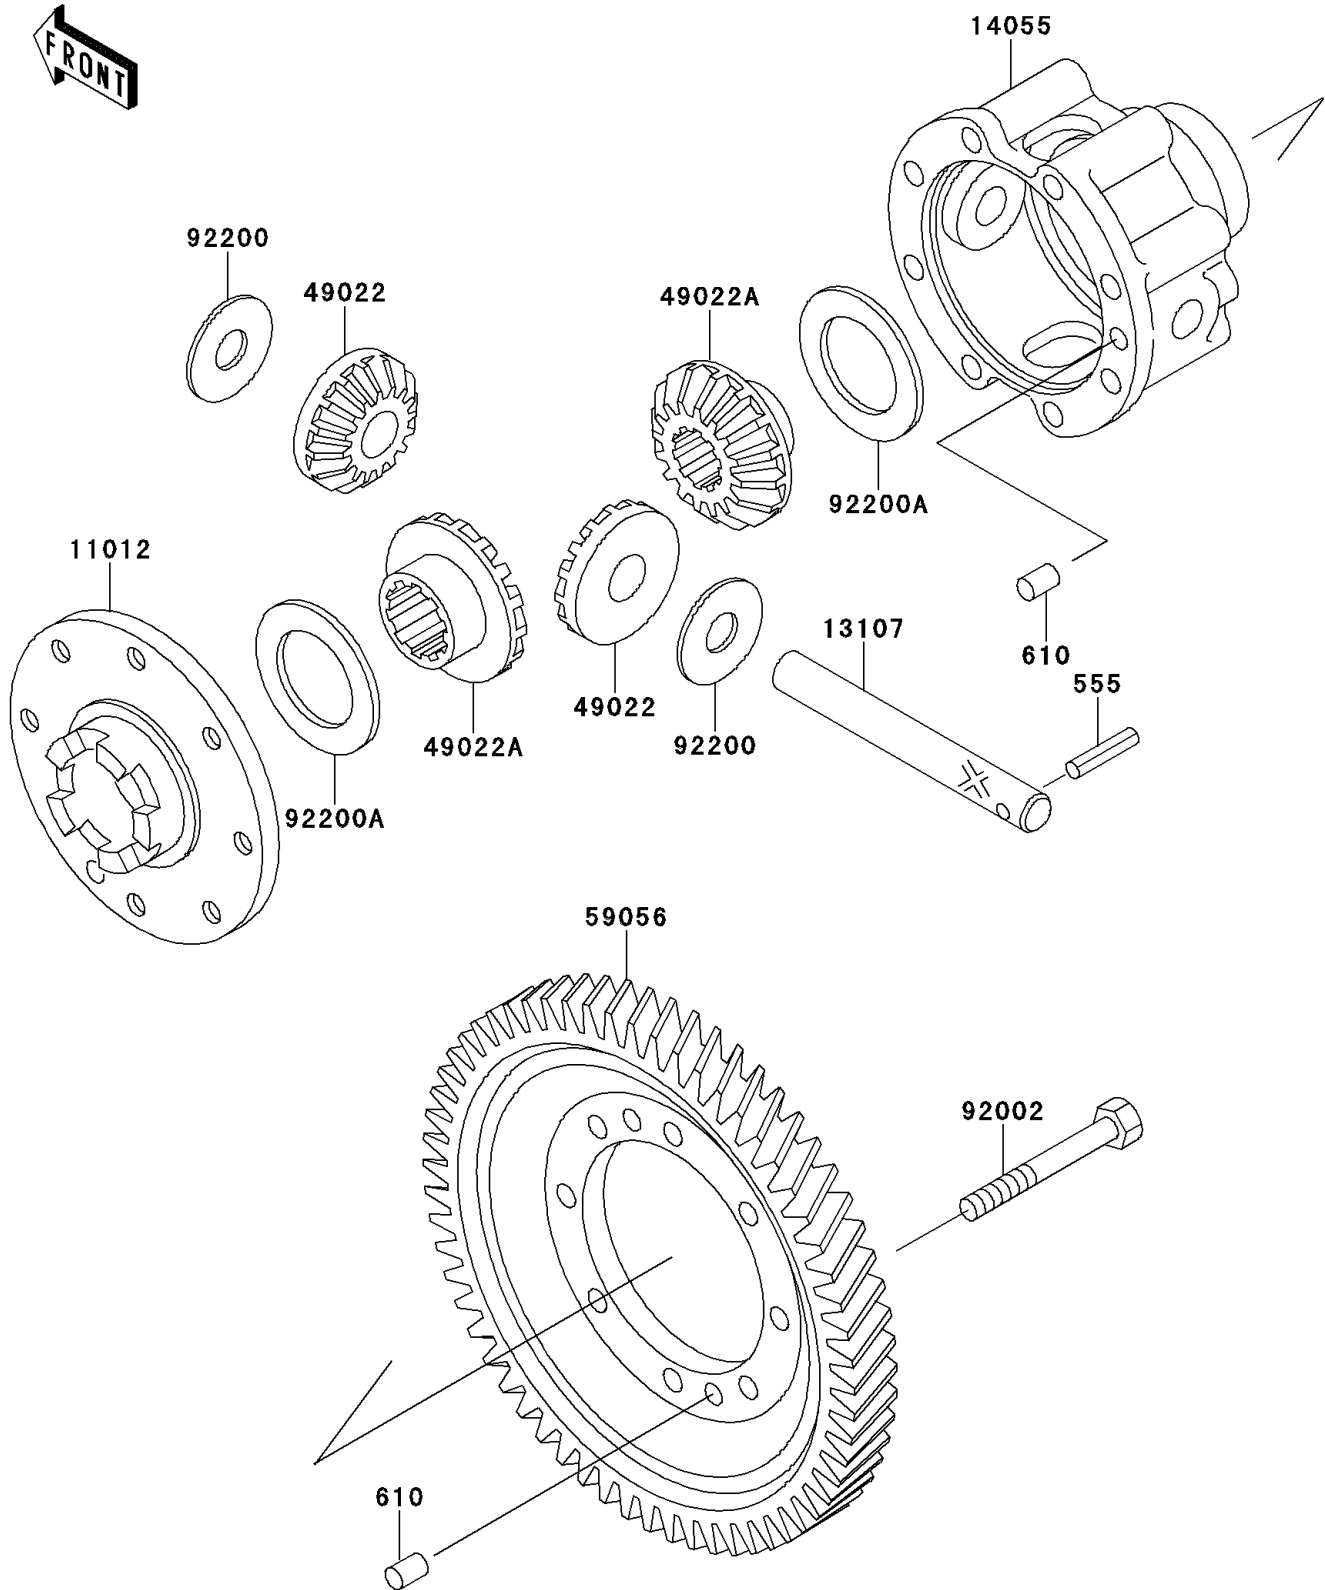

Mule 2520 Turf PARTS DIAGRAM

Differential

E1451

Mule 2520 Turf PARTS LIST

Differential

ITEM NAME	PART NUMBER	QUANTITY
PIN-SPRING (Ref # 555)	555A0528	1
ROLLER,8X12 (Ref # 610)	610A0812	3
CAP,GEAR CASE (Ref # 11012)	11012-1613	1
SHAFT (Ref # 13107)	13107-1219	1
CASE-GEAR,DIFFERENTIAL (Ref # 14055)	14055-1113	1
GEAR-BEVEL,10T (Ref # 49022)	49022-1105	2
GEAR-BEVEL,16T (Ref # 49022A)	49022-1117	2
GEAR-HELICAL,DIFFERENTIAL,81T (Ref # 59056)	59056-1056	1
BOLT,8X68 (Ref # 92002)	92002-1553	8
WASHER,14.5X38X1.0 (Ref # 92200)	92200-1044	2
WASHER,35.5X54X1.0 (Ref # 92200A)	92200-1045	2