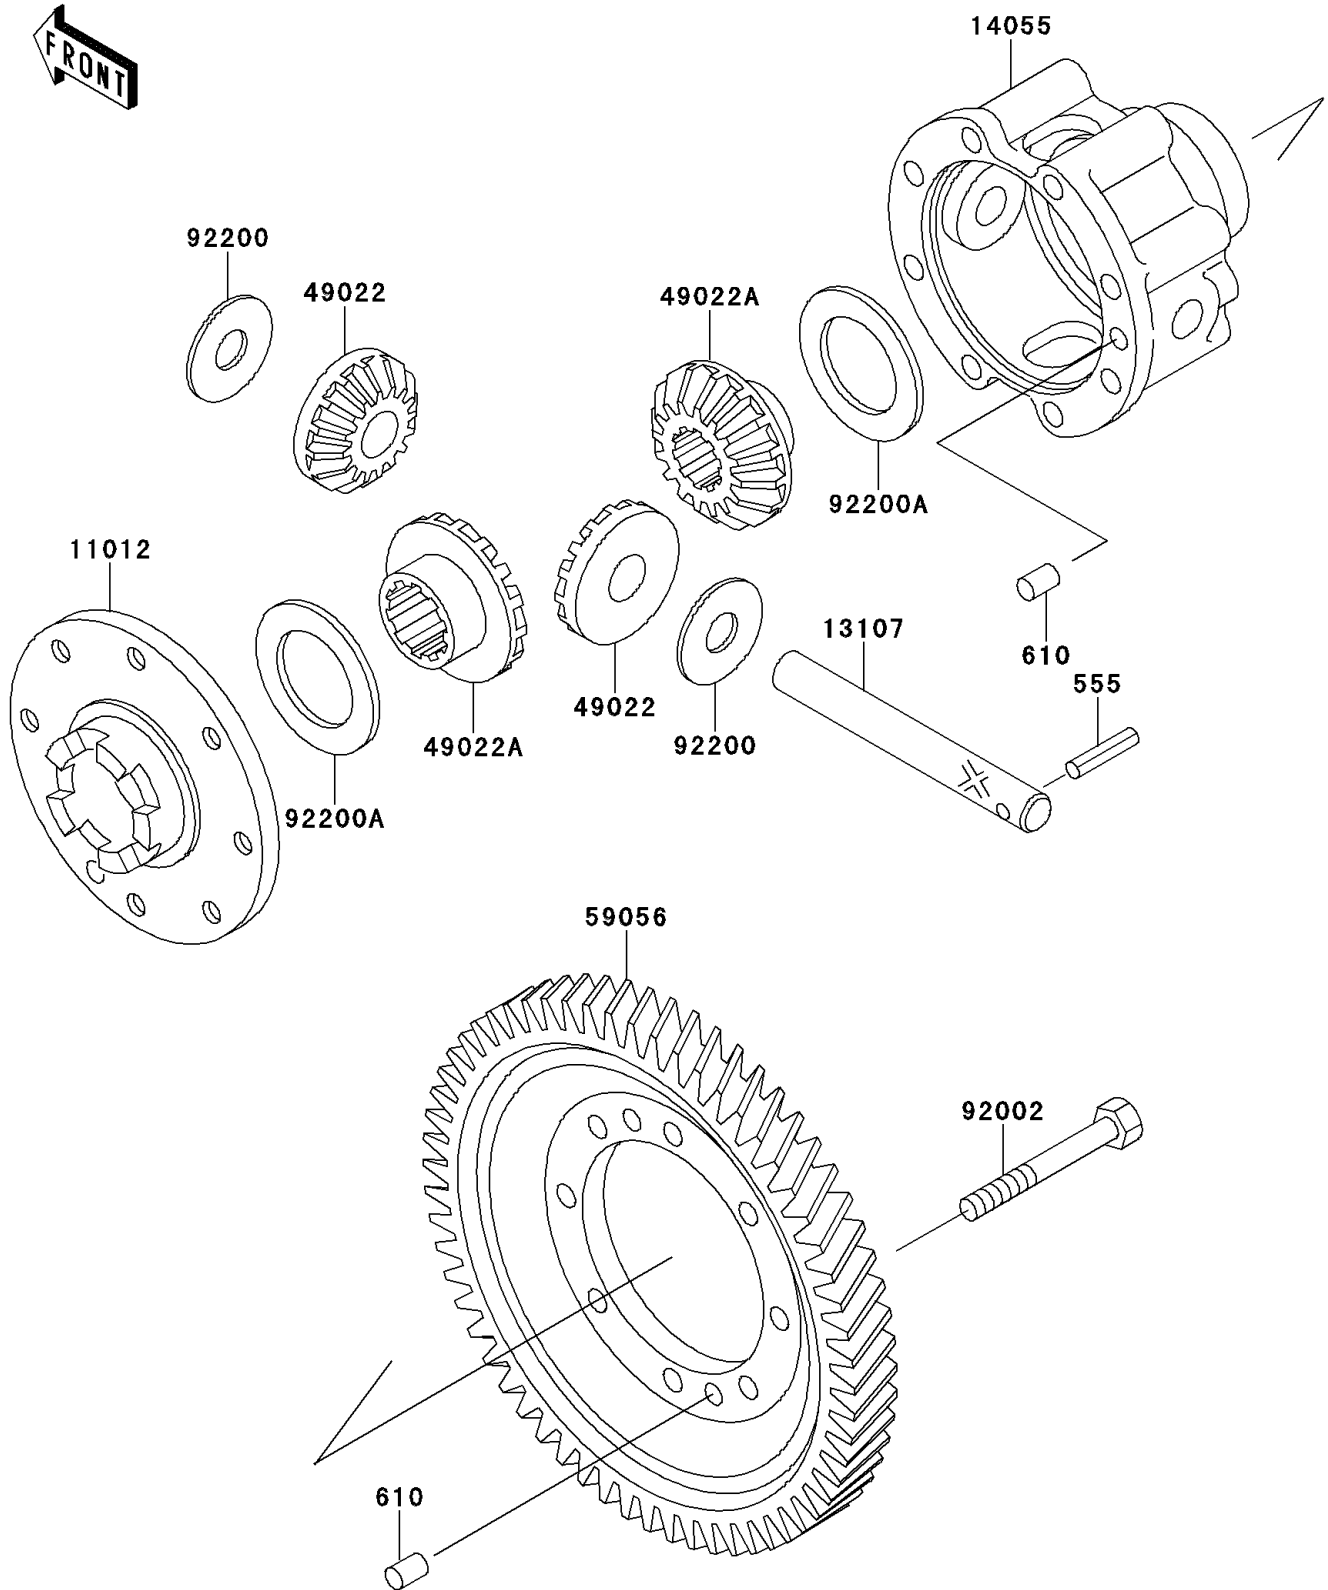

Mule 2520 Turf PARTS DIAGRAM

Differential

E1451

Mule 2520 Turf PARTS LIST

Differential

ITEM NAME	PART NUMBER	QUANTITY
PIN-SPRING (Ref # 555)	555A0528	1
ROLLER,8X12 (Ref # 610)	610A0812	3
CAP,GEAR CASE (Ref # 11012)	11012-1613	1
SHAFT (Ref # 13107)	13107-1219	1
CASE-GEAR,DIFFERENTIAL (Ref # 14055)	14055-1113	1
GEAR-BEVEL,10T (Ref # 49022)	49022-1105	2
GEAR-BEVEL,16T (Ref # 49022A)	49022-1117	2
GEAR-HELICAL,DIFFERENTIAL,81T (Ref # 59056)	59056-1056	1
BOLT,8X68 (Ref # 92002)	92002-1553	8
WASHER,14.5X38X1.0 (Ref # 92200)	92200-1044	2
WASHER,35.5X54X1.0 (Ref # 92200A)	92200-1045	2