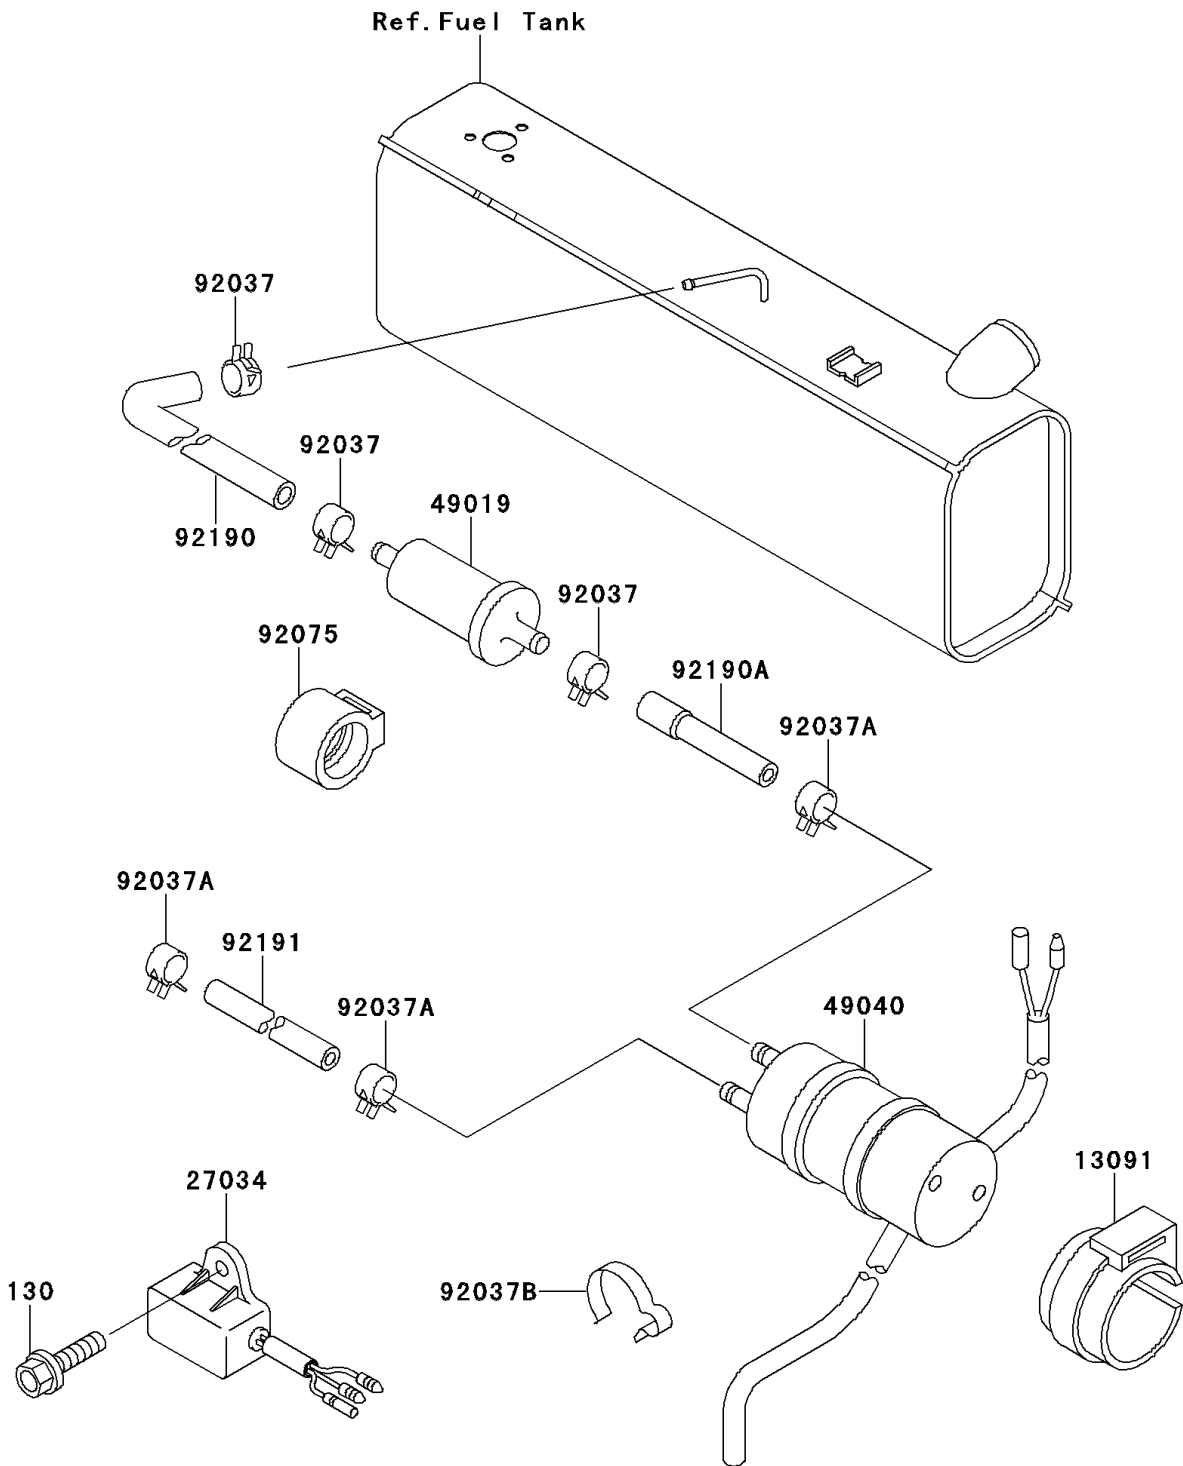

# Mule 2520 Turf PARTS DIAGRAM

Fuel Pump

E1520

# Mule 2520 Turf PARTS LIST

## Fuel Pump

ITEM NAME	PART NUMBER	QUANTITY
BOLT-FLANGED,6X14,BLACK (Ref # 130)	130J0614	1
HOLDER (Ref # 13091)	13091-1512	1
RELAY,FUEL CUT (Ref # 27034)	27034-1053	1
FILTER-FUEL (Ref # 49019)	49019-1055	1
PUMP-FUEL (Ref # 49040)	49040-1055	1
CLAMP (Ref # 92037)	92037-1181	3
CLAMP,TUBE (Ref # 92037A)	92037-1505	3
CLAMP,HOSE (Ref # 92037B)	92037-1552	1
DAMPER,FUEL FILTER (Ref # 92075)	92075-1853	1
TUBE,8X13X370 (Ref # 92190)	92190-1325	1
TUBE,FILTER-PUMP (Ref # 92190A)	92190-1437	1
TUBE,PUMP-CARBURETOR (Ref # 92191)	92191-1042	1