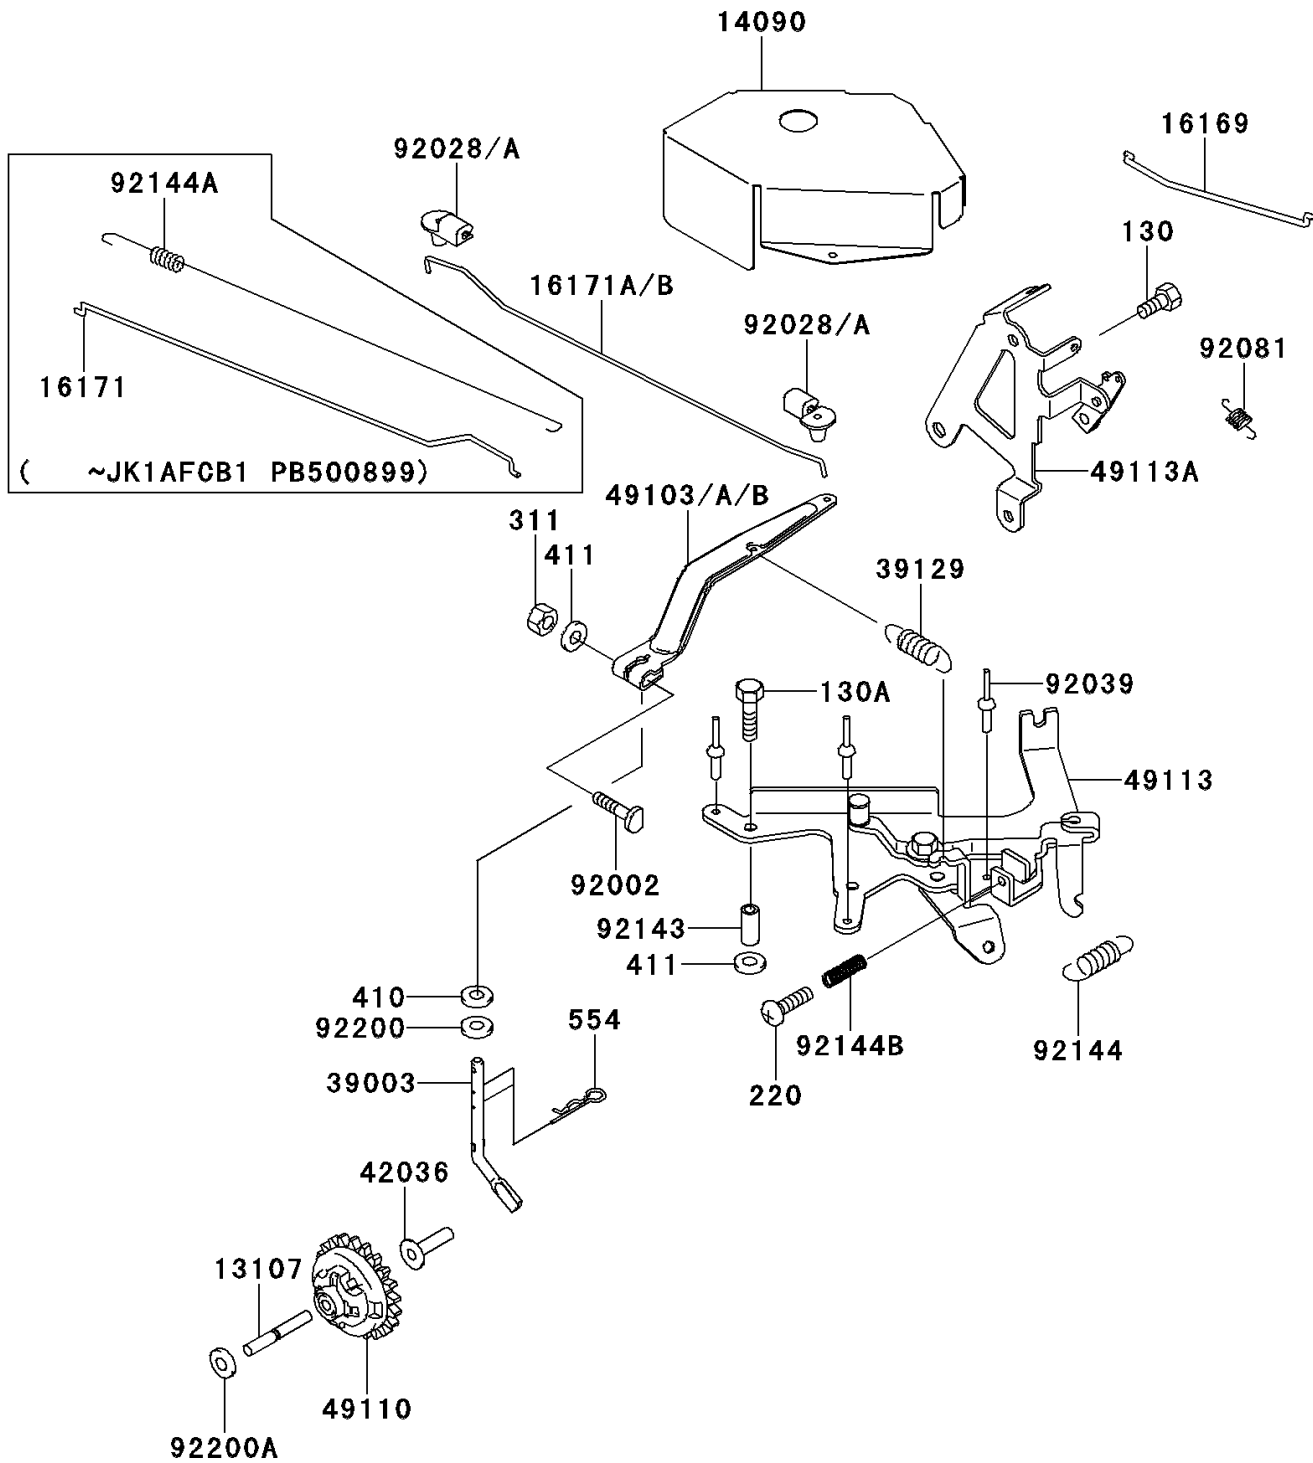

Mule 2520 Turf PARTS DIAGRAM

Control

E7110

Mule 2520 Turf PARTS LIST

Control

ITEM NAME	PART NUMBER	QUANTITY
BOLT-FLANGED,8X16 (Ref # 130)	130B0816	1
BOLT-FLANGED,6X55 (Ref # 130A)	130G0655	2
SCREW-PAN-CROS (Ref # 220)	220B0522	1
NUT-HEX,6MM (Ref # 311)	311B0600	1
WASHER-PLAIN-SMALL,6MM (Ref # 410)	410B0600	1
WASHER-PLAIN,6MM (Ref # 411)	411B0600	3
PIN-SNAP (Ref # 554)	554A0600	2
SHAFT (Ref # 13107)	13107-2235	1
COVER,CONTROL PANEL (Ref # 14090)	14090-1335	1
LINK-CHOKE (Ref # 16169)	16169-2113	1
LINK,GOVERNOR (Ref # 16171)	16171-1058	1
LINK,GOVERNOR (Ref # 16171B)	16171-1059	1
ARM-PIVOT,GOVERNOR (Ref # 39003)	39003-1053	1
SPRING-GOVERNOR (Ref # 39129)	39129-1012	1
SLEEVE (Ref # 42036)	42036-2060	1
ARM-GOVERNOR (Ref # 49103)	49103-1054	1
ARM-GOVERNOR (Ref # 49103B)	49103-1055	1
GOVERNOR-ASSY (Ref # 49110)	49110-1081	1
PANEL-COMP-CONTROL (Ref # 49113)	49113-1056	1
PANEL-COMP-CONTROL (Ref # 49113A)	49113-2143	1
BOLT,6X28 (Ref # 92002)	92002-2269	1
BUSHING,GOVERNOR (Ref # 92028A)	92028-2156	2
RIVET,BLIND,4.0X9.2 (Ref # 92039)	92039-1163	3
SPRING,BRAKE LEVER RETURN (Ref # 92081)	92081-1922	1
COLLAR,6.8X10X42 (Ref # 92143)	92143-1072	2
SPRING,CONTROL (Ref # 92144)	92144-1410	1
SPRING,GOVERNOR LINK (Ref # 92144A)	92144-1723	1
SPRING (Ref # 92144B)	92144-2266	1
WASHER,6.5X11.5X2.0 (Ref # 92200)	92200-2029	1

Mule 2520 Turf PARTS LIST

Control

ITEM NAME	PART NUMBER	QUANTITY
WASHER,6.2X20X0.5 (Ref # 92200A)	92200-2036	1