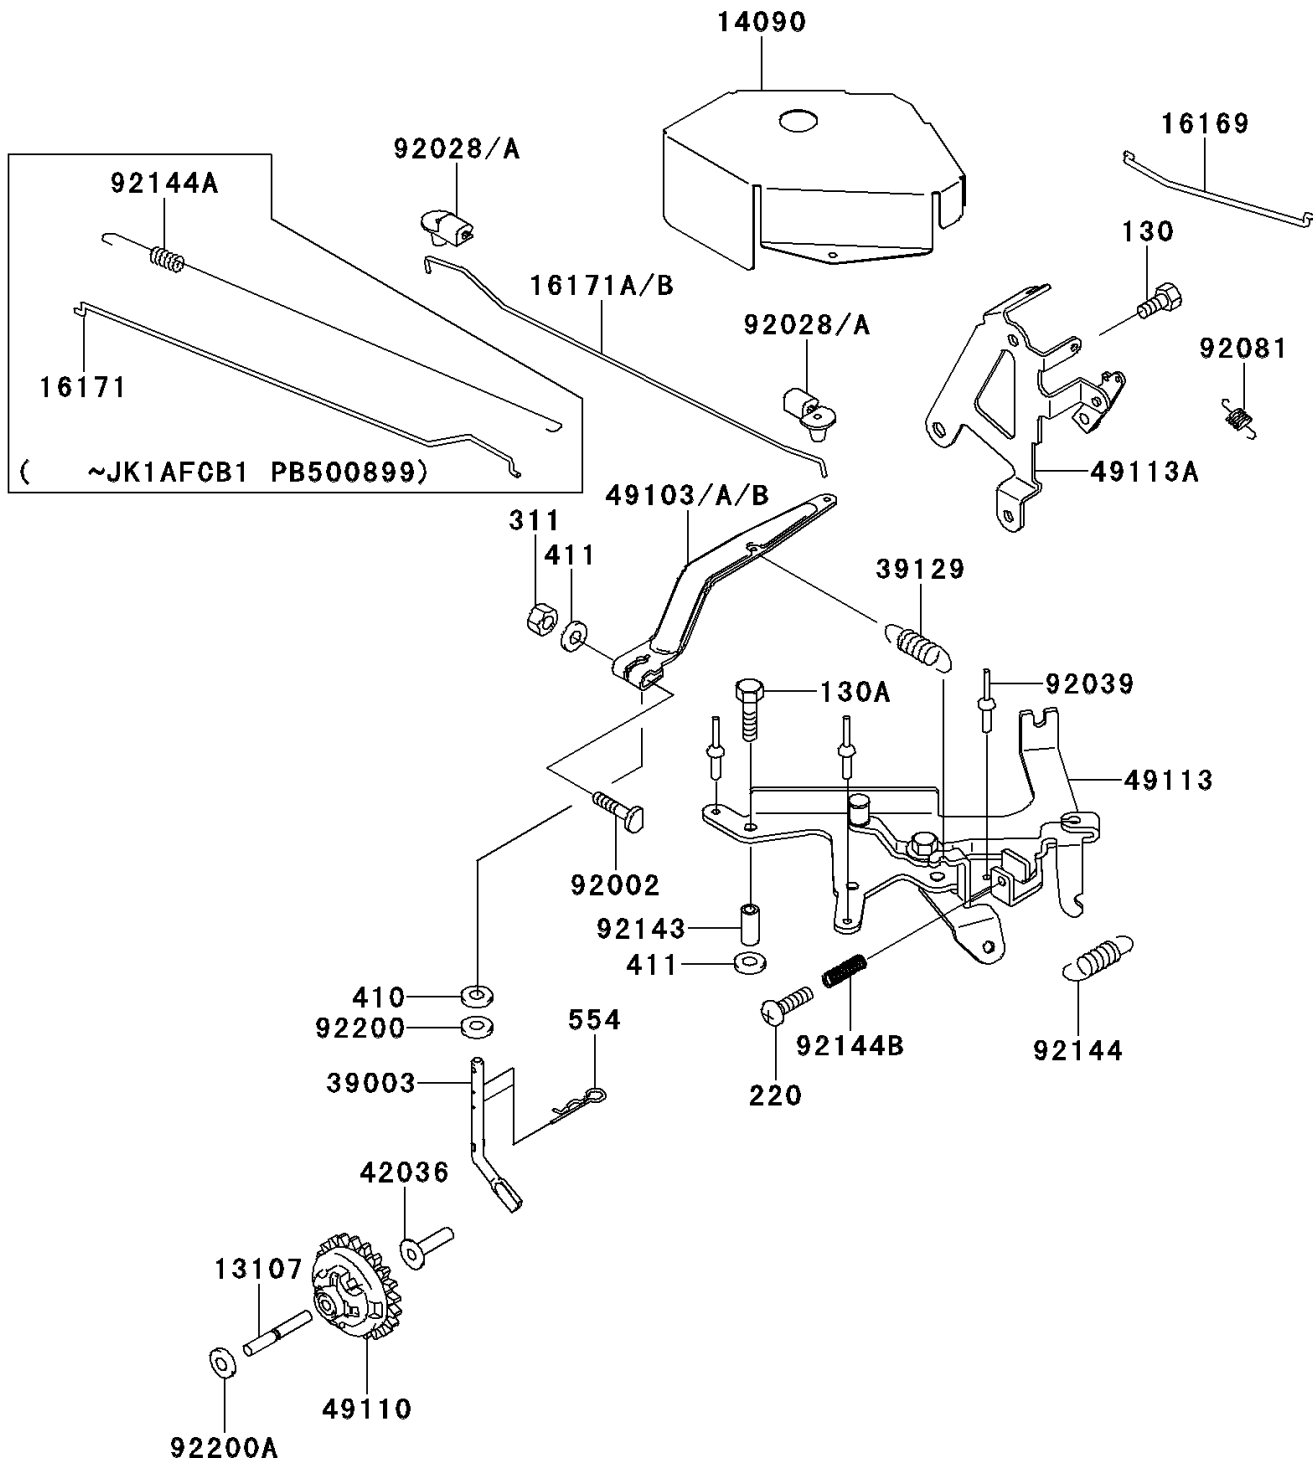

Mule 2520 Turf PARTS DIAGRAM

Control

E7110

Mule 2520 Turf PARTS LIST

Control

ITEM NAME	PART NUMBER	QUANTITY
BOLT-FLANGED,8X16 (Ref # 130)	130B0816	1
BOLT-FLANGED,6X55 (Ref # 130A)	130G0655	2
SCREW-PAN-CROS (Ref # 220)	220B0522	1
NUT-HEX,6MM (Ref # 311)	311B0600	1
WASHER-PLAIN-SMALL,6MM (Ref # 410)	410B0600	1
WASHER-PLAIN,6MM (Ref # 411)	411B0600	3
PIN-SNAP (Ref # 554)	554A0600	2
SHAFT (Ref # 13107)	13107-2235	1
COVER,CONTROL PANEL (Ref # 14090)	14090-1335	1
LINK-CHOKE (Ref # 16169)	16169-2113	1
LINK,GOVERNOR (Ref # 16171A)	16171-1059	1
ARM-PIVOT,GOVERNOR (Ref # 39003)	39003-1053	1
SPRING-GOVERNOR (Ref # 39129)	39129-1012	1
SLEEVE (Ref # 42036)	42036-2060	1
ARM-GOVERNOR (Ref # 49103A)	49103-1055	1
GOVERNOR-ASSY (Ref # 49110)	49110-1081	1
PANEL-COMP-CONTROL (Ref # 49113)	49113-1056	1
PANEL-COMP-CONTROL (Ref # 49113A)	49113-2143	1
BOLT,6X28 (Ref # 92002)	92002-2269	1
BUSHING,GOVERNOR (Ref # 92028)	92028-2156	2
RIVET,BLIND,4.0X9.2 (Ref # 92039)	92039-1163	3
SPRING,BRAKE LEVER RETURN (Ref # 92081)	92081-1922	1
COLLAR,6.8X10X42 (Ref # 92143)	92143-1072	2
SPRING,CONTROL (Ref # 92144)	92144-1410	1
SPRING (Ref # 92144B)	92144-2266	1
WASHER,6.5X11.5X2.0 (Ref # 92200)	92200-2029	1
WASHER,6.2X20X0.5 (Ref # 92200A)	92200-2036	1