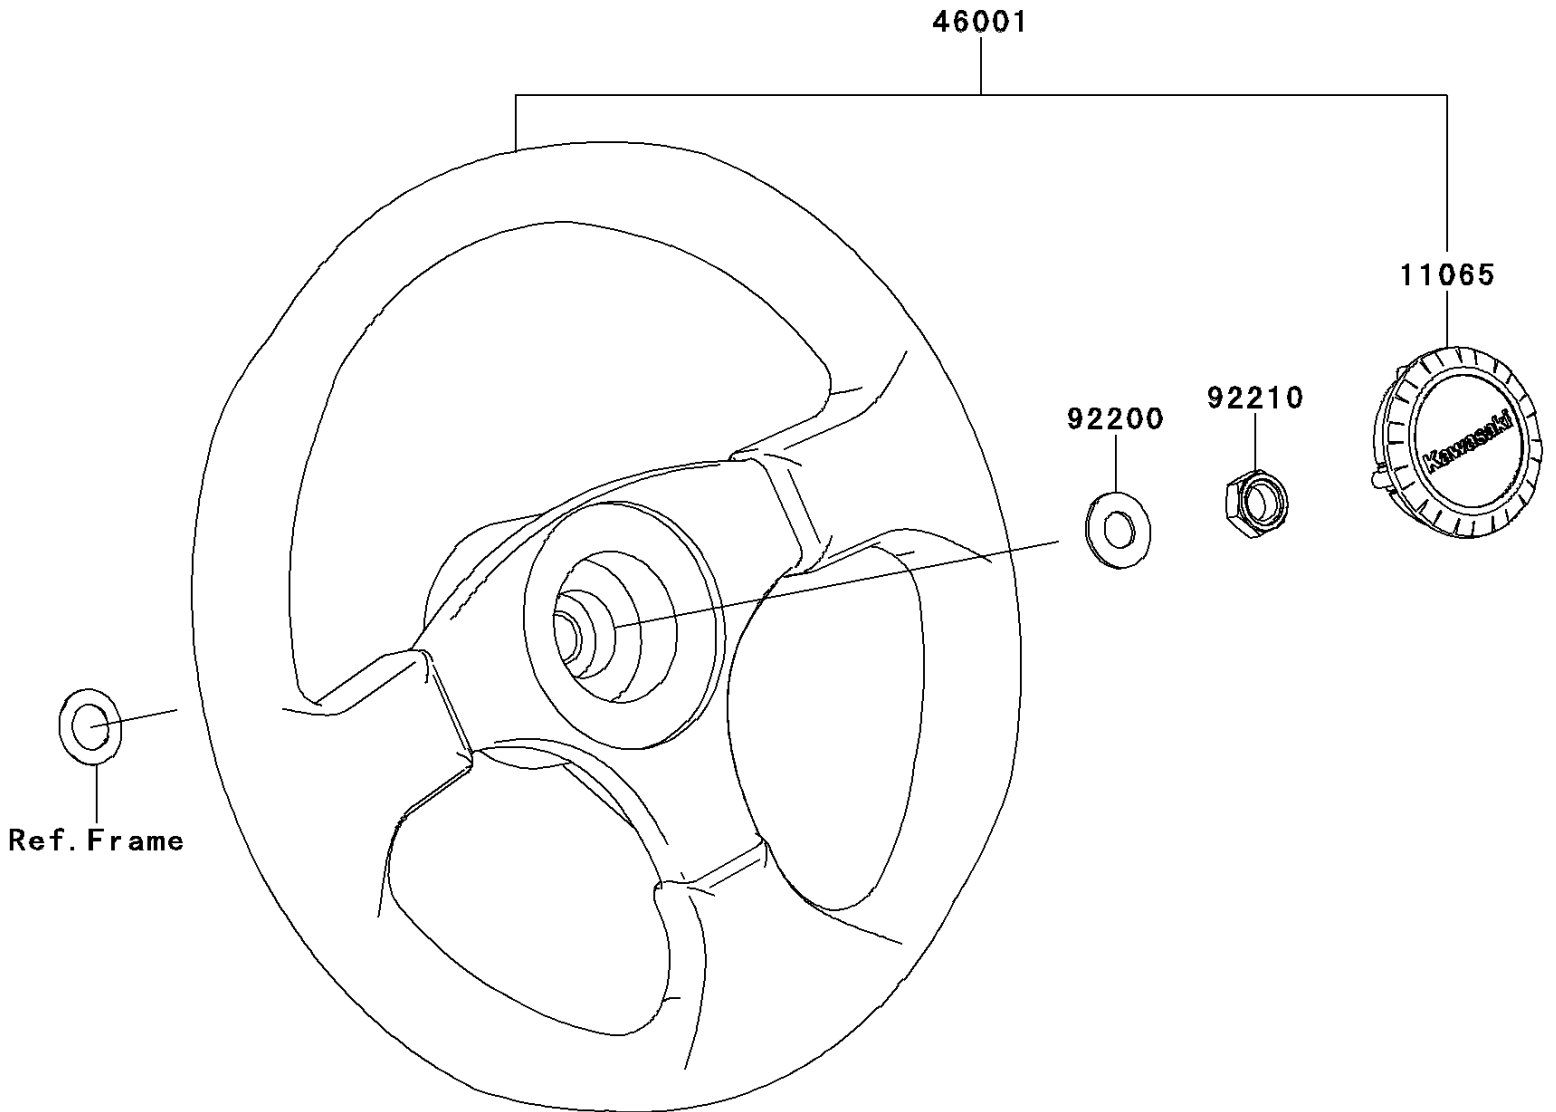

2010 Teryx[®] 750 FI 4x4 PARTS DIAGRAM

Steering Wheel

F2311

2010 Teryx® 750 FI 4x4 PARTS LIST

Steering Wheel

ITEM NAME	PART NUMBER	QUANTITY
CAP,HANDLE (Ref # 11065)	11065-0171	1
HANDLE-ASSY (Ref # 46001)	46001-0001	1
WASHER,12.1X25X1.6 (Ref # 92200)	92200-0455	1
NUT,LOCK,12MM (Ref # 92210)	92210-1249	1