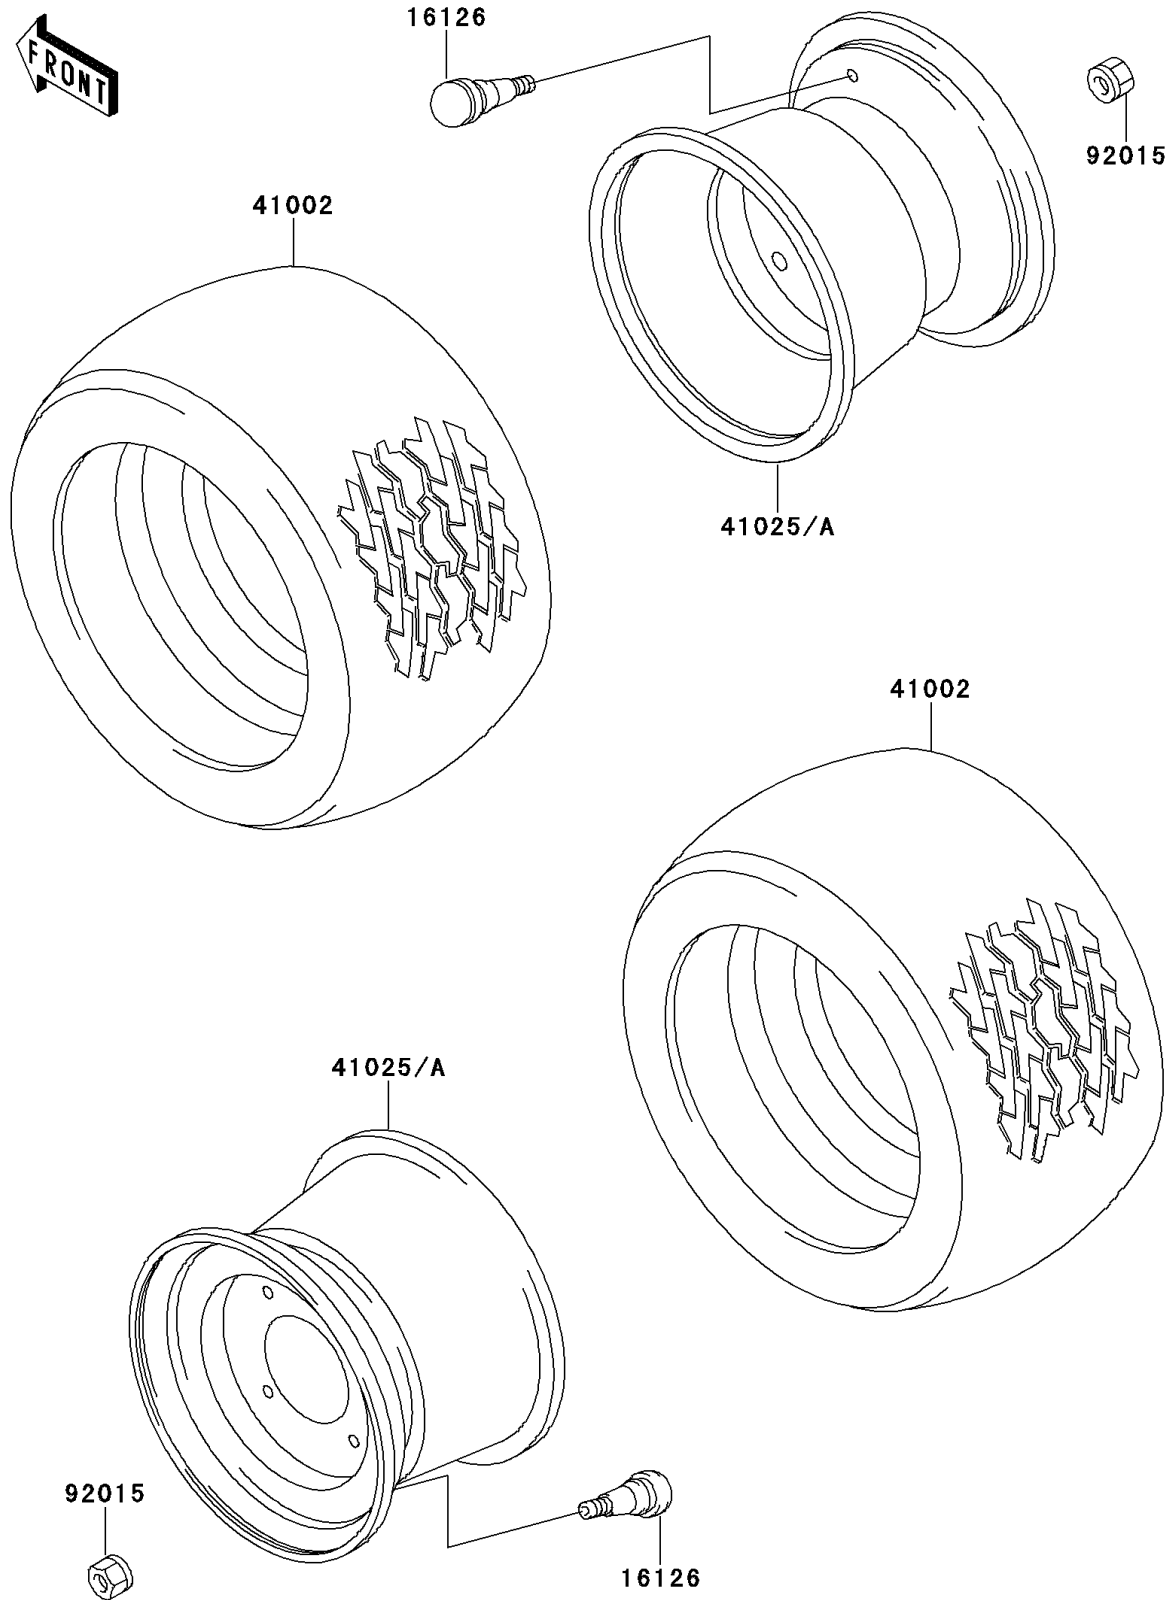

Mule 2520 Turf PARTS DIAGRAM

Wheels/Tires

F2210

Mule 2520 Turf PARTS LIST

Wheels/Tires

ITEM NAME	PART NUMBER	QUANTITY
VALVE (Ref # 16126)	16126-4001	4
TIRE,20X10.00-10NHS(GOODYEAR) (Ref # 41002)	41002-1756	4
RIM,10X8.5,F.SILVER (Ref # 41025)	41025-1236-5A	4
NUT (Ref # 92015)	92015-1706	16