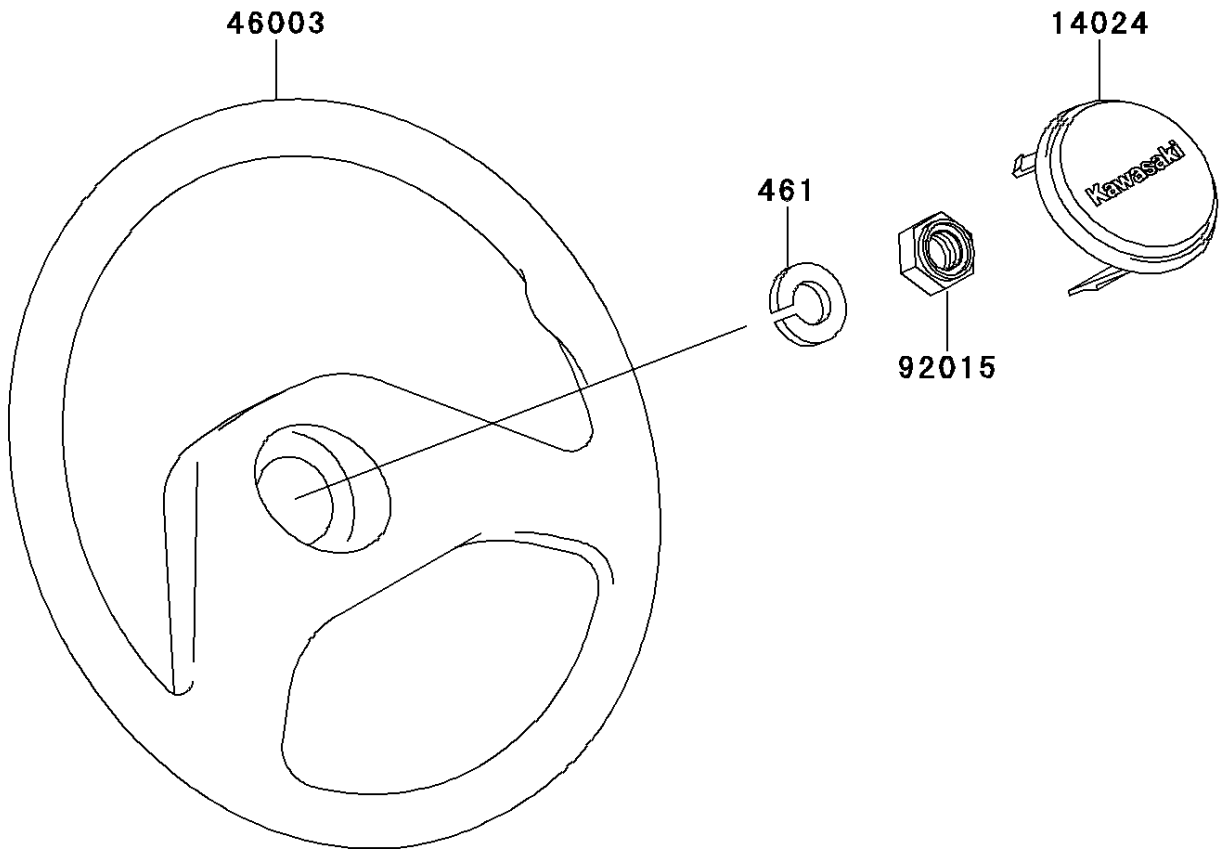

# Mule 2520 Turf PARTS DIAGRAM

Steering Wheel

F2311

# Mule 2520 Turf PARTS LIST

## Steering Wheel

ITEM NAME	PART NUMBER	QUANTITY
WASHER-SPRING,12MM (Ref # 461)	461F1200	1
COVER,HORN SWITCH (Ref # 14024)	14024-1856	1
HANDLE (Ref # 46003)	46003-1308	1
NUT,LOCK,12MM (Ref # 92015)	92015-1774	1