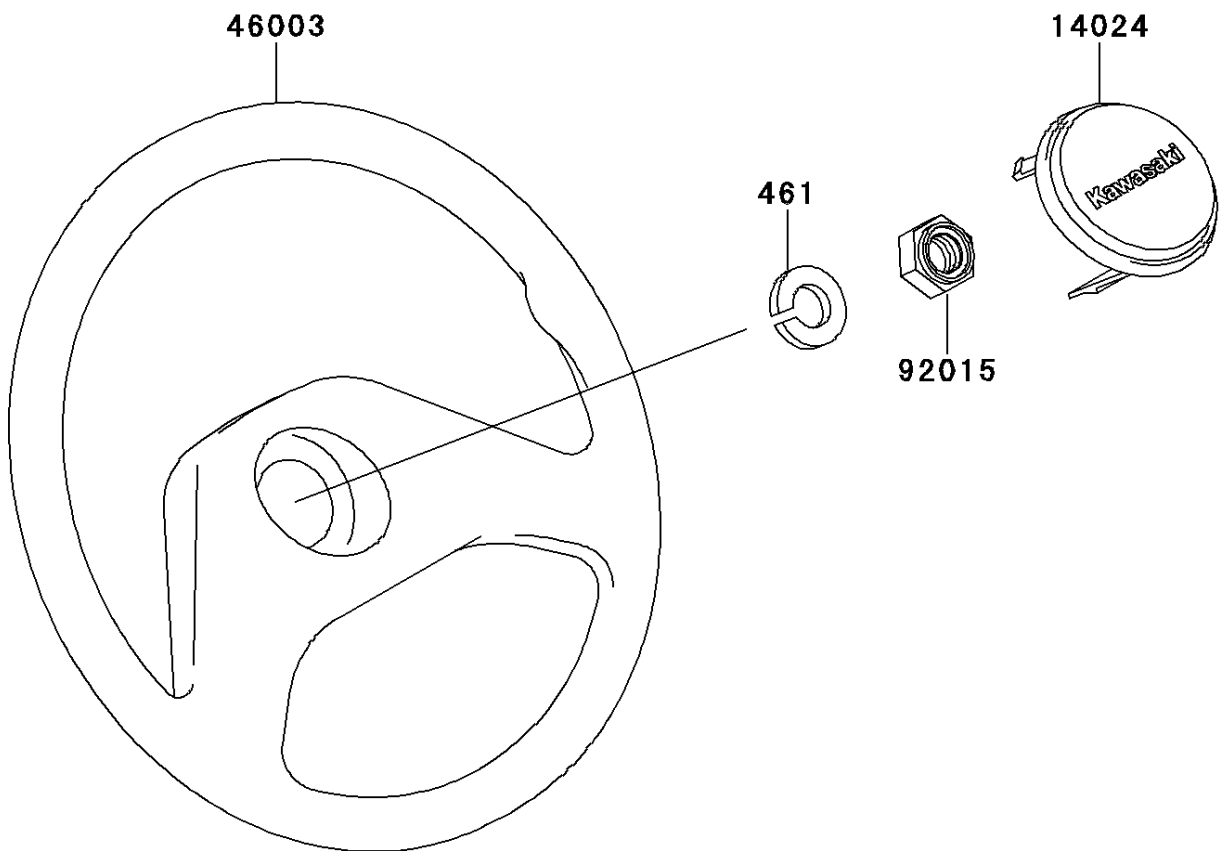

Mule 2520 Turf PARTS DIAGRAM

Steering Wheel

F2311

Mule 2520 Turf PARTS LIST

Steering Wheel

ITEM NAME	PART NUMBER	QUANTITY
WASHER-SPRING,12MM (Ref # 461)	461F1200	1
COVER,HORN SWITCH (Ref # 14024)	14024-1856	1
HANDLE (Ref # 46003)	46003-1308	1
NUT,LOCK,12MM (Ref # 92015)	92015-1774	1