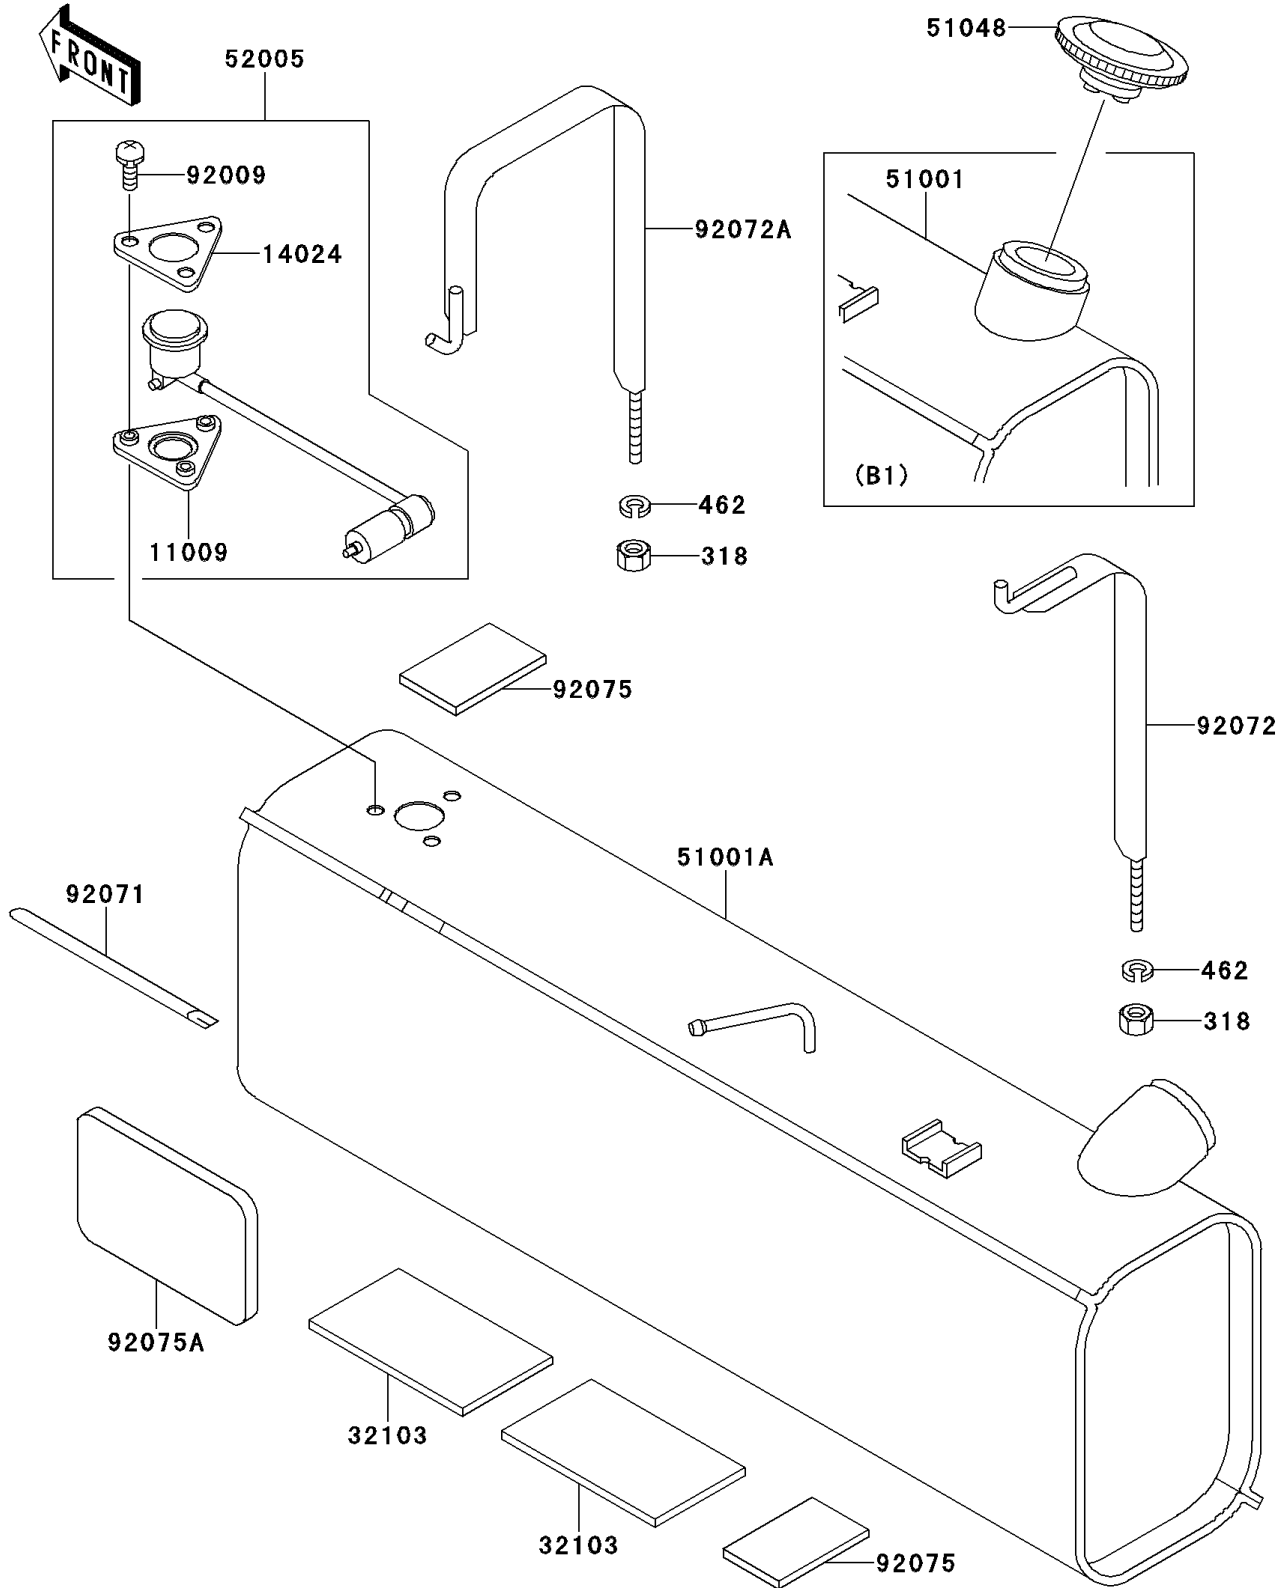

Mule 2520 Turf PARTS DIAGRAM

Fuel Tank

F2410

Mule 2520 Turf PARTS LIST

Fuel Tank

ITEM NAME	PART NUMBER	QUANTITY
NUT-HEX-SMALL (Ref # 318)	318C0800	2
WASHER-SPRING,8MM (Ref # 462)	462L0800	2
GASKET,FUEL GAUGE (Ref # 11009)	11009-1755	1
COVER,FUEL GAUGE (Ref # 14024)	14024-1697	1
DAMPER,BATTERY (Ref # 32103)	32103-027	3
TANK-COMP-FUEL (Ref # 51001A)	51001-1502	1
CAP-ASSY-TANK,FUEL (Ref # 51048)	51048-1103	1
GAUGE,FUEL (Ref # 52005)	52005-1085	1
SCREW,6X14 (Ref # 92009)	92009-1541	3
GROMMET (Ref # 92071)	92071-1198	1
BAND,FUEL TANK (Ref # 92072)	92072-1248	1
BAND,FUEL TANK (Ref # 92072A)	92072-1249	1
DAMPER (Ref # 92075)	92075-1830	3
DAMPER (Ref # 92075A)	92075-3759	1