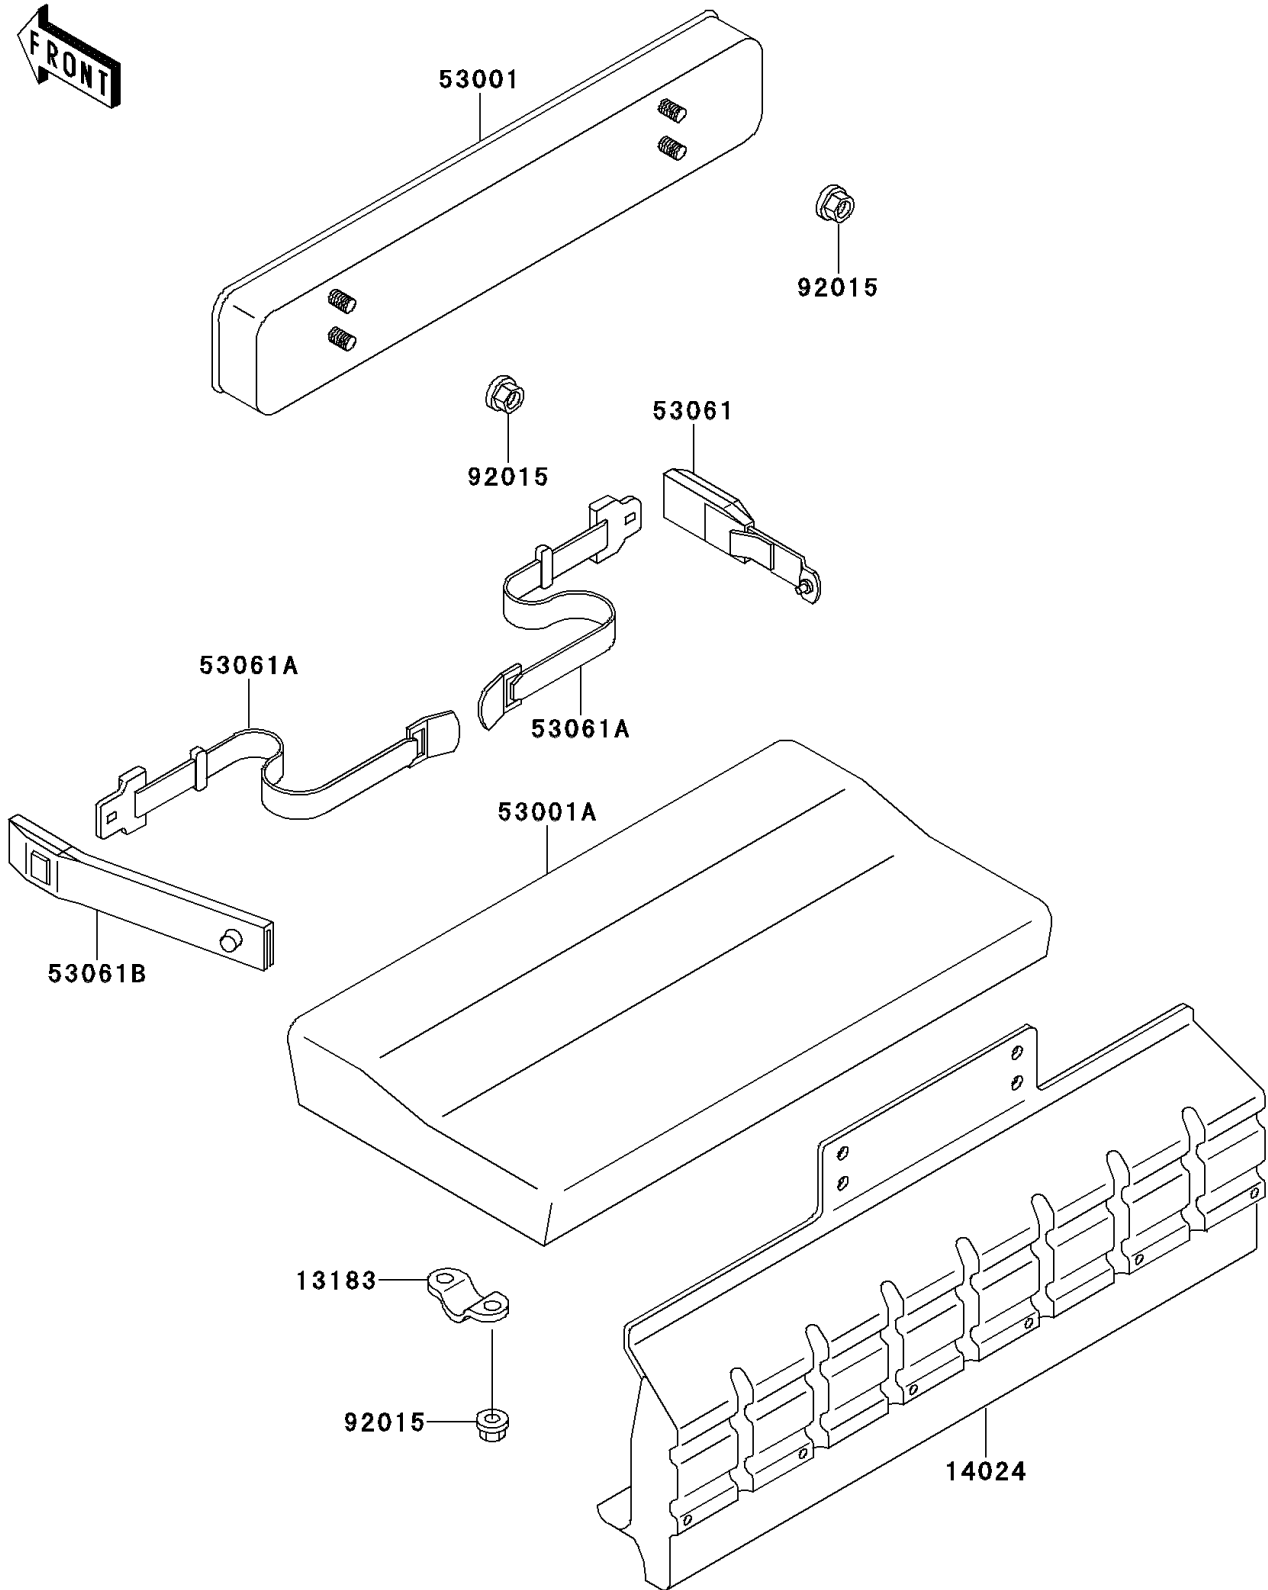

Mule 2520 Turf PARTS DIAGRAM

Seat

F2510

Mule 2520 Turf PARTS LIST

Seat

ITEM NAME	PART NUMBER	QUANTITY
PLATE,SEAT (Ref # 13183)	13183-1400	2
COVER,SEAT,BACK (Ref # 14024)	14024-1779	1
SEAT-ASSY,BACK,GRAY (Ref # 53001)	53001-1584-PA	1
SEAT-ASSY,CUSHION,GRAY (Ref # 53001A)	53001-1705-PA	1
BELT-SEAT,BUCKLE (Ref # 53061)	53061-1004	1
BELT-SEAT,LATCH PLATE (Ref # 53061A)	53061-1005	2
BELT-SEAT,BUCKLE (Ref # 53061B)	53061-1006	1
NUT,FLANGED,LOCK,8MM (Ref # 92015)	92015-1696	8