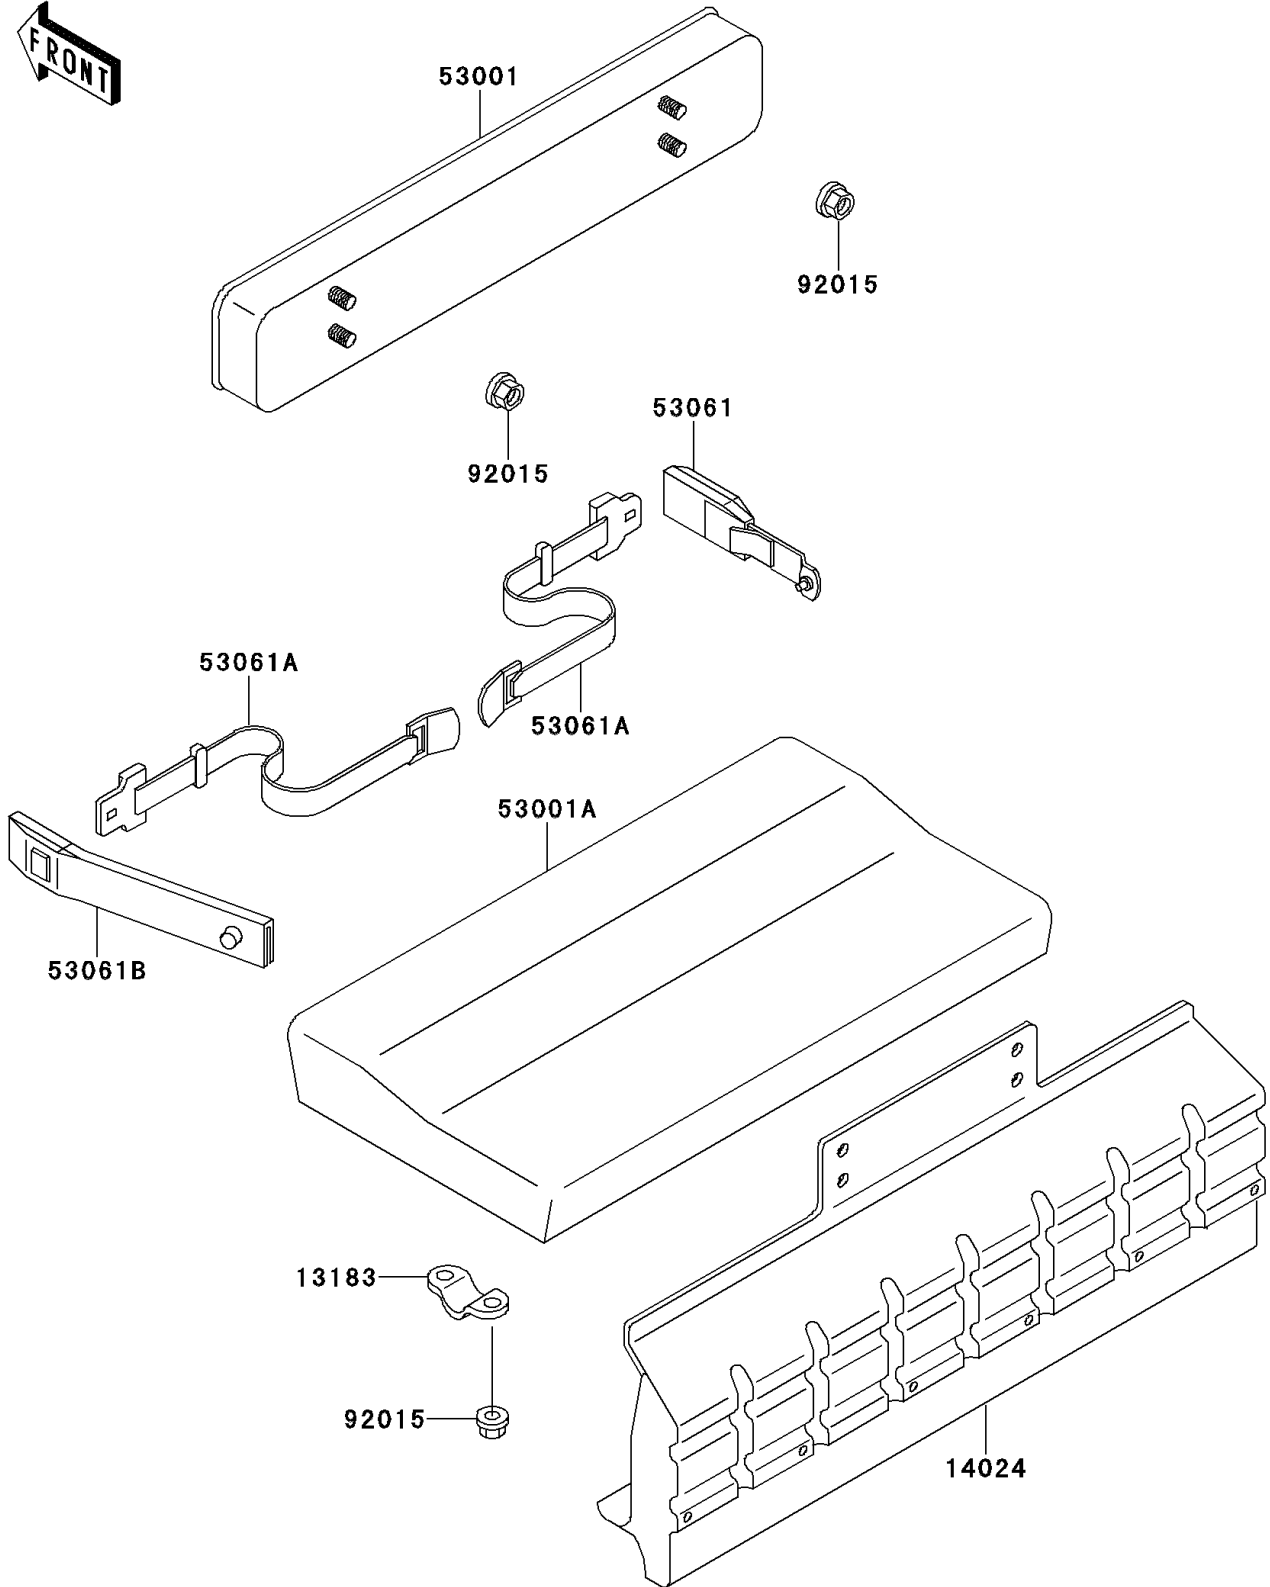

# Mule 2520 Turf PARTS DIAGRAM

Seat

F2510

# Mule 2520 Turf PARTS LIST

## Seat

ITEM NAME	PART NUMBER	QUANTITY
PLATE,SEAT (Ref # 13183)	13183-1400	2
COVER,SEAT,BACK (Ref # 14024)	14024-1779	1
SEAT-ASSY,BACK,GRAY (Ref # 53001)	53001-1584-PA	1
SEAT-ASSY,CUSHION,GRAY (Ref # 53001A)	53001-1705-PA	1
BELT-SEAT,BUCKLE (Ref # 53061)	53061-1004	1
BELT-SEAT,LATCH PLATE (Ref # 53061A)	53061-1005	2
BELT-SEAT,BUCKLE (Ref # 53061B)	53061-1006	1
NUT,FLANGED,LOCK,8MM (Ref # 92015)	92015-1696	8