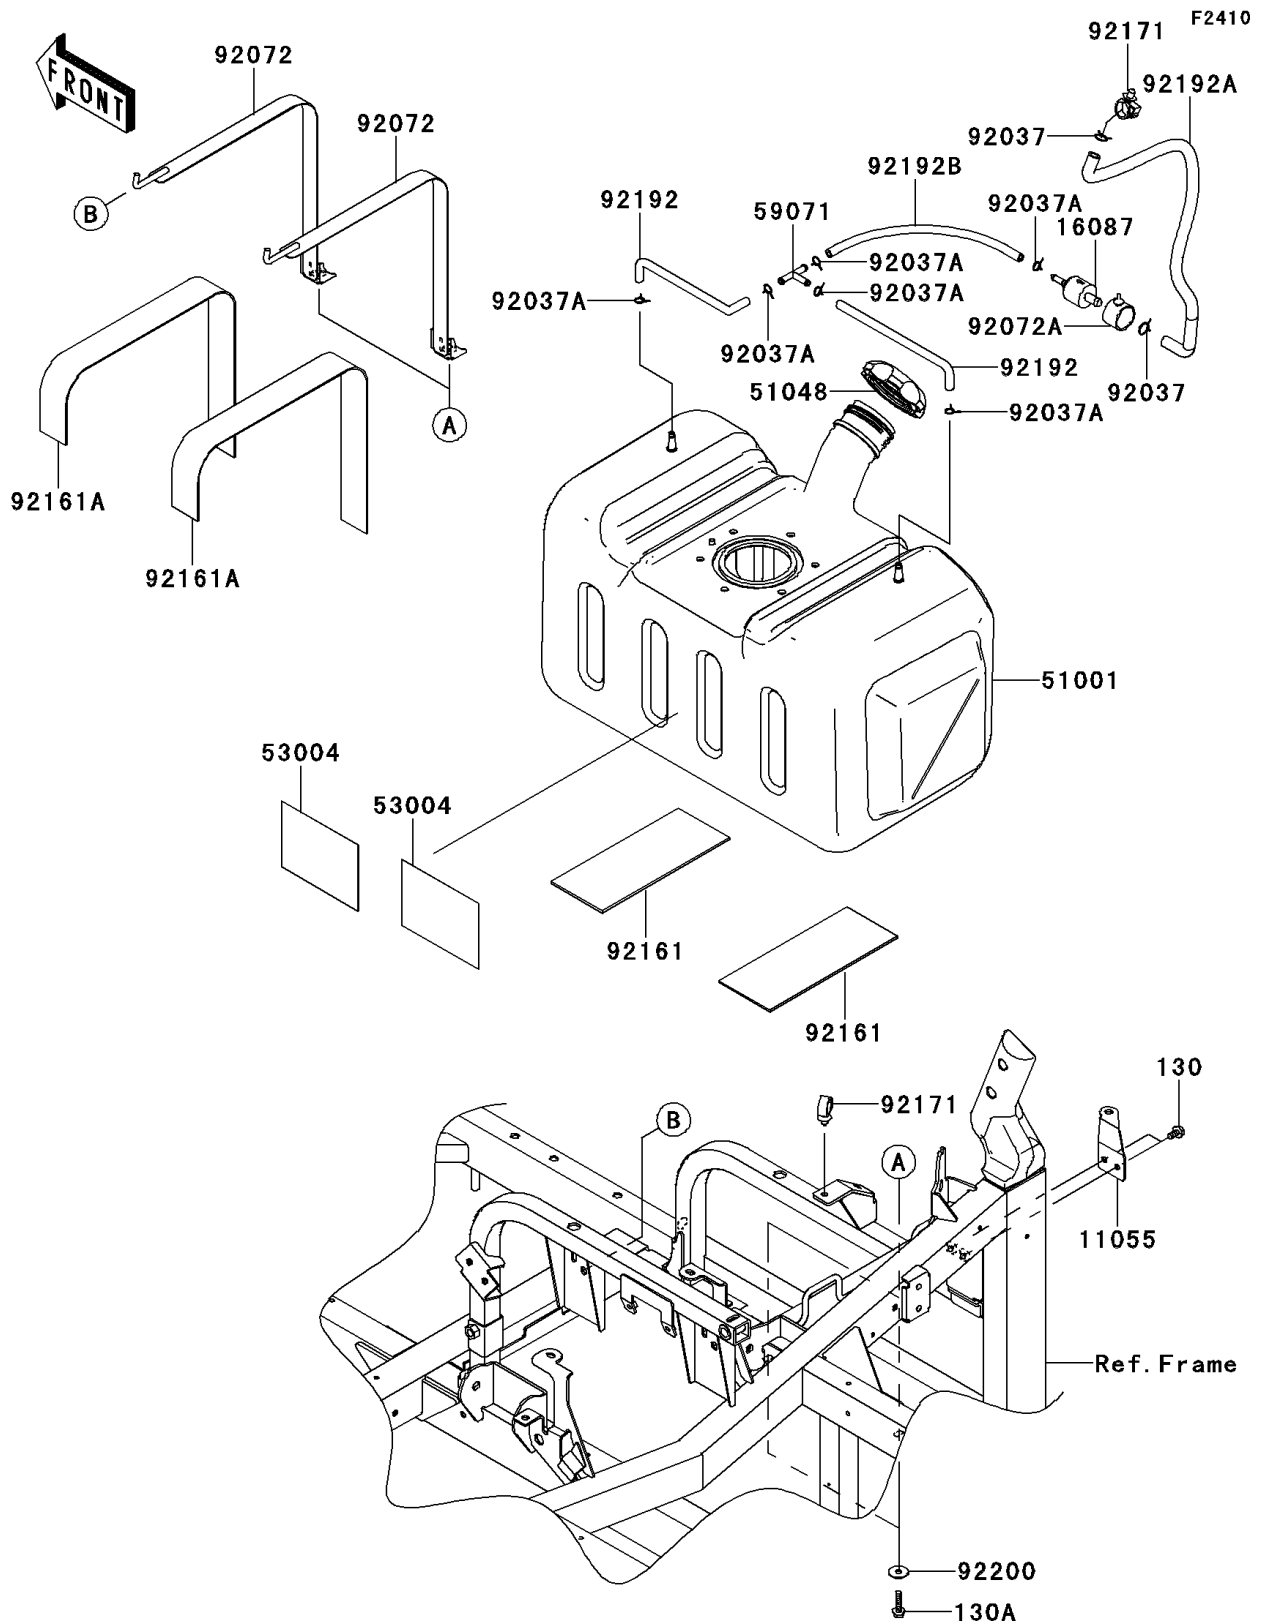

2010 Teryx® 750 FI 4x4 PARTS DIAGRAM

Fuel Tank

2010 Teryx® 750 FI 4x4 PARTS LIST

Fuel Tank

ITEM NAME	PART NUMBER	QUANTITY
BOLT-FLANGED,6X12 (Ref # 130)	130BA0612	2
BOLT-FLANGED,6X25 (Ref # 130A)	130BA0625	2
BRACKET,BREATHER TUBE (Ref # 11055)	11055-1554	1
VALVE-CHECK (Ref # 16087)	16087-0002	1
TANK-COMP-FUEL (Ref # 51001)	51001-0291	1
CAP-ASSY-TANK,FUEL (Ref # 51048)	51048-0028	1
MAT,FUEL TANK (Ref # 53004)	53004-0050	2
JOINT (Ref # 59071)	59071-3705	1
CLAMP,HOSE CLIP (Ref # 92037)	92037-1181	2
CLAMP,TUBE (Ref # 92037A)	92037-1461	6
BAND,FUEL TANK (Ref # 92072)	92072-0132	2
BAND (Ref # 92072A)	92072-1438	1
DAMPER (Ref # 92161)	92161-0743	2
DAMPER,FUEL TANK (Ref # 92161A)	92161-0794	2
CLAMP (Ref # 92171)	92171-0453	2
TUBE,BREATHER (Ref # 92192)	92192-0773	2
TUBE,BREATHER (Ref # 92192A)	92192-0775	1
TUBE,BREATHER (Ref # 92192B)	92192-0814	1
WASHER,6.5X22X1.6 (Ref # 92200)	92200-1087	2