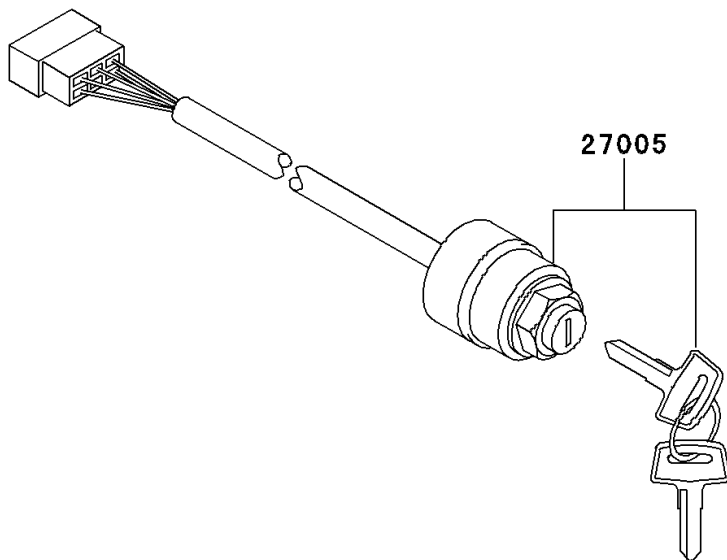

Mule 2520 Turf PARTS DIAGRAM

Headlight(s)/Ignition Switch

F2711

Mule 2520 Turf PARTS LIST

Headlight(s)/Ignition Switch

ITEM NAME	PART NUMBER	QUANTITY
LAMP-ASSY-HEAD (Ref # 23001)	23001-1120	2
SWITCH-ASSY-IGNITION (Ref # 27005)	27005-1146	1
KEY-LOCK,BLANK (Ref # 27008)	27008-1153	1
KEY-LOCK,BLANK (Ref # 27008A)	27008-1157	1
SWITCH,HEAD LAMP (Ref # 27010)	27010-1265	1