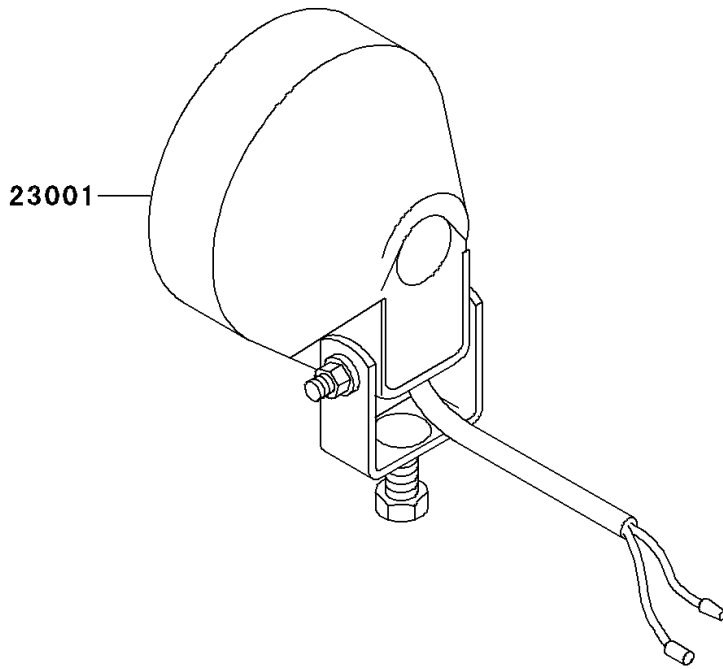

Mule 2520 Turf PARTS DIAGRAM

Headlight(s)/Ignition Switch

F2711

Mule 2520 Turf PARTS LIST

Headlight(s)/Ignition Switch

ITEM NAME	PART NUMBER	QUANTITY
LAMP-ASSY-HEAD (Ref # 23001)	23001-1120	2
SWITCH-ASSY-IGNITION (Ref # 27005)	27005-1146	1
KEY-LOCK,BLANK (Ref # 27008)	27008-1153	1
KEY-LOCK,BLANK (Ref # 27008A)	27008-1157	1
SWITCH,HEAD LAMP (Ref # 27010)	27010-1265	1