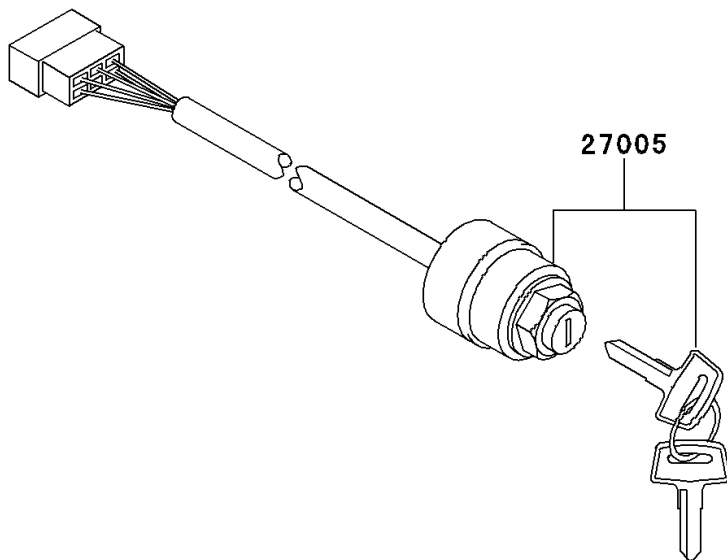

# Mule 2520 Turf PARTS DIAGRAM

Headlight(s)/Ignition Switch

F2711

# Mule 2520 Turf PARTS LIST

## Headlight(s)/Ignition Switch

ITEM NAME	PART NUMBER	QUANTITY
LAMP-ASSY-HEAD (Ref # 23001)	23001-1120	2
SWITCH-ASSY-IGNITION (Ref # 27005)	27005-1146	1
KEY-LOCK,BLANK (Ref # 27008)	27008-1153	1
KEY-LOCK,BLANK (Ref # 27008A)	27008-1157	1
SWITCH,HEAD LAMP (Ref # 27010)	27010-1265	1