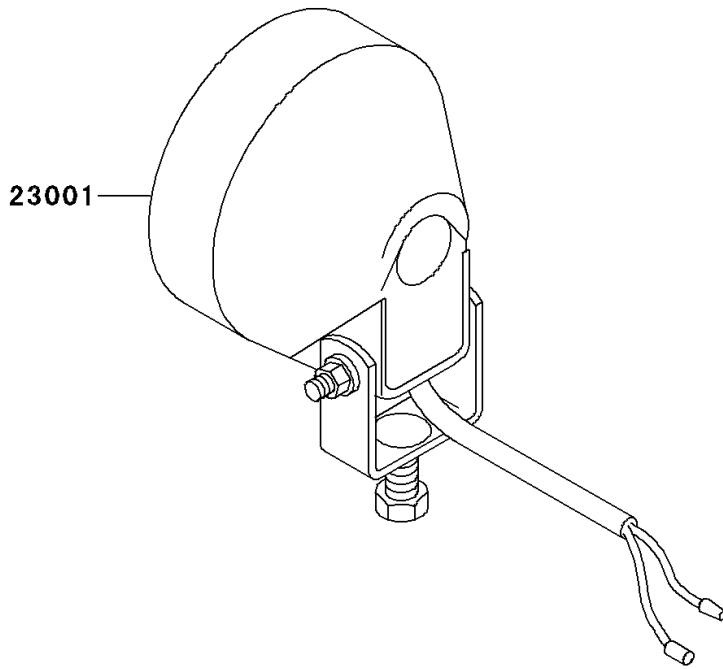

# Mule 2520 Turf PARTS DIAGRAM

Headlight(s)/Ignition Switch

F2711

# Mule 2520 Turf PARTS LIST

## Headlight(s)/Ignition Switch

ITEM NAME	PART NUMBER	QUANTITY
LAMP-ASSY-HEAD (Ref # 23001)	23001-1120	2
SWITCH-ASSY-IGNITION (Ref # 27005)	27005-1146	1
KEY-LOCK,BLANK (Ref # 27008)	27008-1153	1
KEY-LOCK,BLANK (Ref # 27008A)	27008-1157	1
SWITCH,HEAD LAMP (Ref # 27010)	27010-1265	1