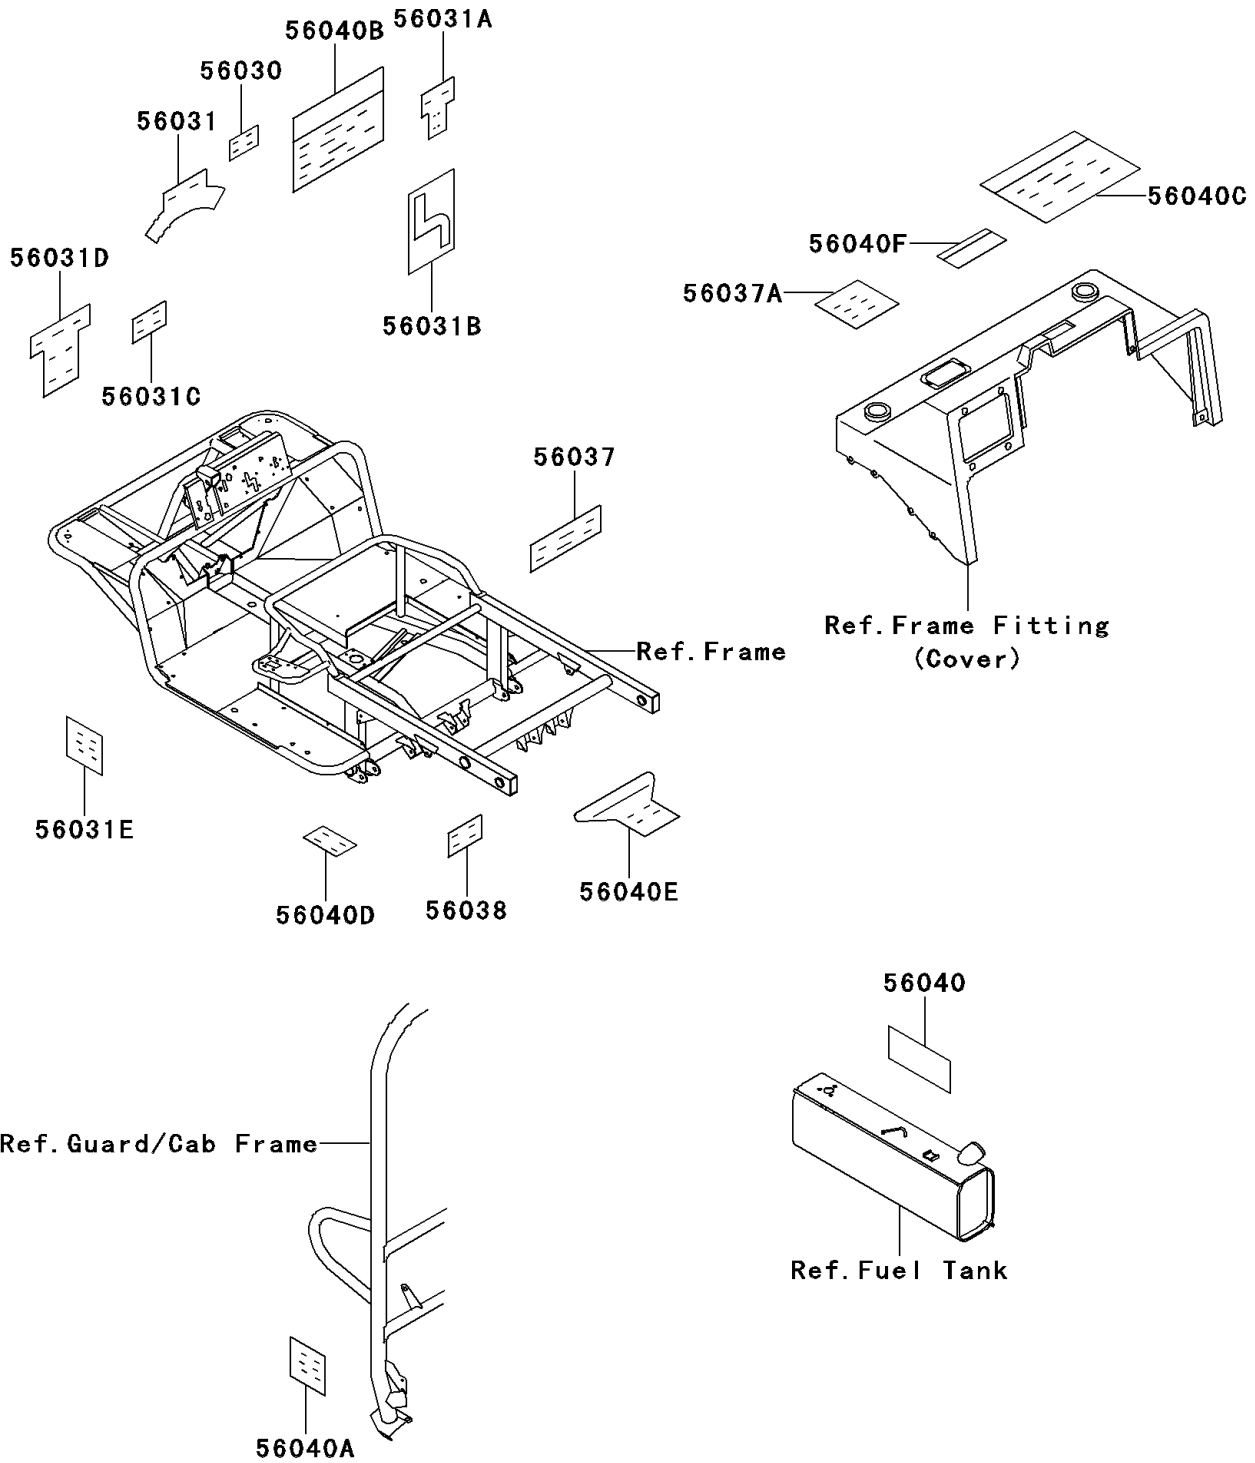

Mule 2520 Turf PARTS DIAGRAM

Labels

F2860

Mule 2520 Turf PARTS LIST

Labels

ITEM NAME	PART NUMBER	QUANTITY
LABEL-MANUAL,IGNITION SWITCH (Ref # 56031)	56031-1740	1
LABEL-MANUAL,LIGHTING SWITCH (Ref # 56031A)	56031-1741	1
LABEL-MANUAL,SHIFT CONTROL (Ref # 56031B)	56031-1742	1
LABEL-MANUAL,BRAKE FLUID LEVEL (Ref # 56031C)	56031-1818	1
LABEL-MANUAL,DIFFERENTIAL (Ref # 56031D)	56031-1819	1
LABEL-MANUAL,FUSE LACATION (Ref # 56031E)	56031-1821	1
LABEL-SPECIFICATION,CARGO BED (Ref # 56037)	56037-1576	1
LABEL-SPECIFICATION,TIRE INFO (Ref # 56037A)	56037-1579	1
LABEL-BRAND (Ref # 56038)	56038-2782	1
LABEL-WARNING,FUEL TANK (Ref # 56040)	56040-1241	1
LABEL-WARNING,BED RAISED (Ref # 56040A)	56040-1242	1
LABEL-WARNING,OFF-HIGHWAY (Ref # 56040B)	56040-1317	1
LABEL-WARNING,GENERAL (Ref # 56040C)	56040-1339	1
LABEL-WARNING,HOT SURFACES (Ref # 56040D)	56040-1340	1
LABEL-WARNING,TRAILER HITCH (Ref # 56040E)	56040-1341	1
LABEL-WARNING,SHIFT CAUTION (Ref # 56040F)	56040-1342	1