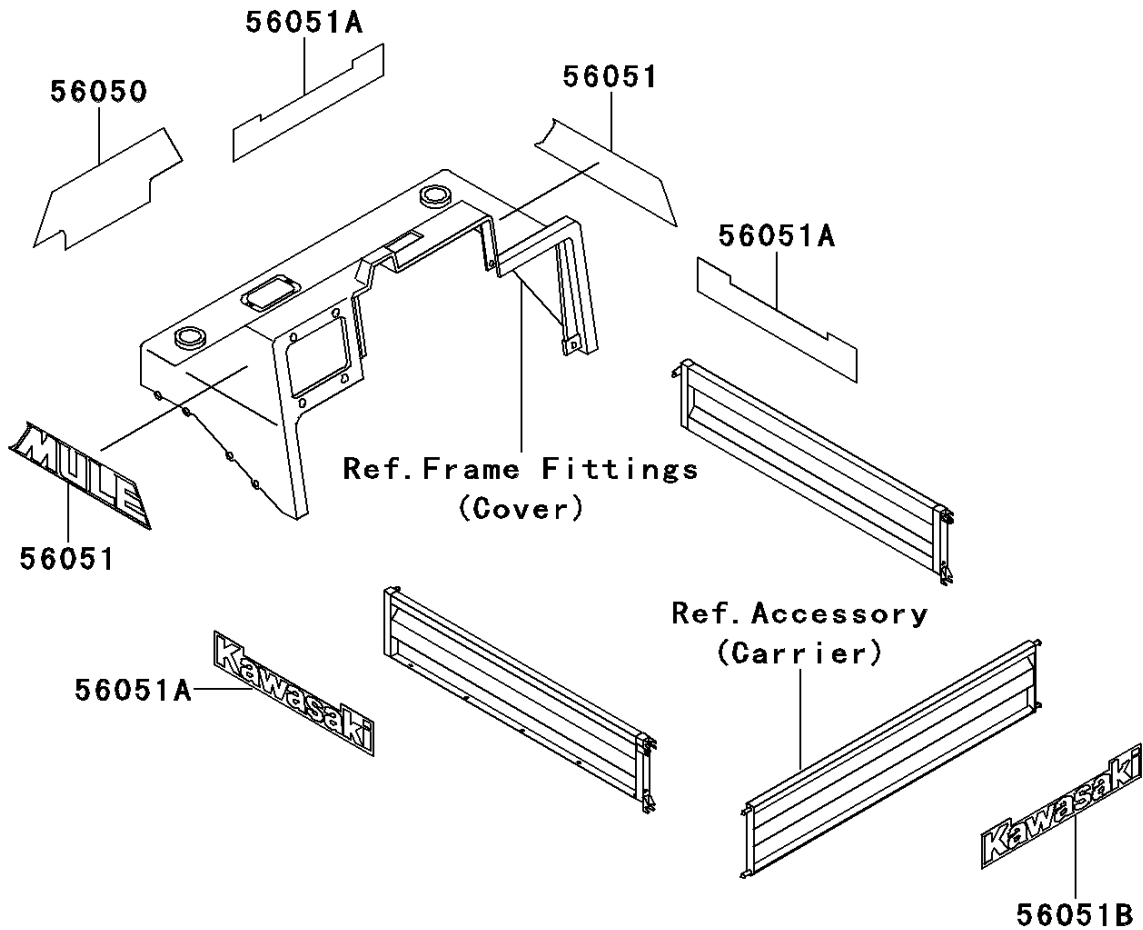

Mule 2520 Turf PARTS DIAGRAM

Decals(KAF620-B5)

F2861C

Mule 2520 Turf PARTS LIST

Decals(KAF620-B5)

ITEM NAME	PART NUMBER	QUANTITY
MARK,MULE 2520 (Ref # 56050)	56050-1918	1
MARK,MULE (Ref # 56051)	56051-1549	2
MARK,UPPER COVER,KAWASAKI (Ref # 56051A)	56051-1701	3
MARK,TAIL GATE,KAWASAKI (Ref # 56051B)	56051-1702	1