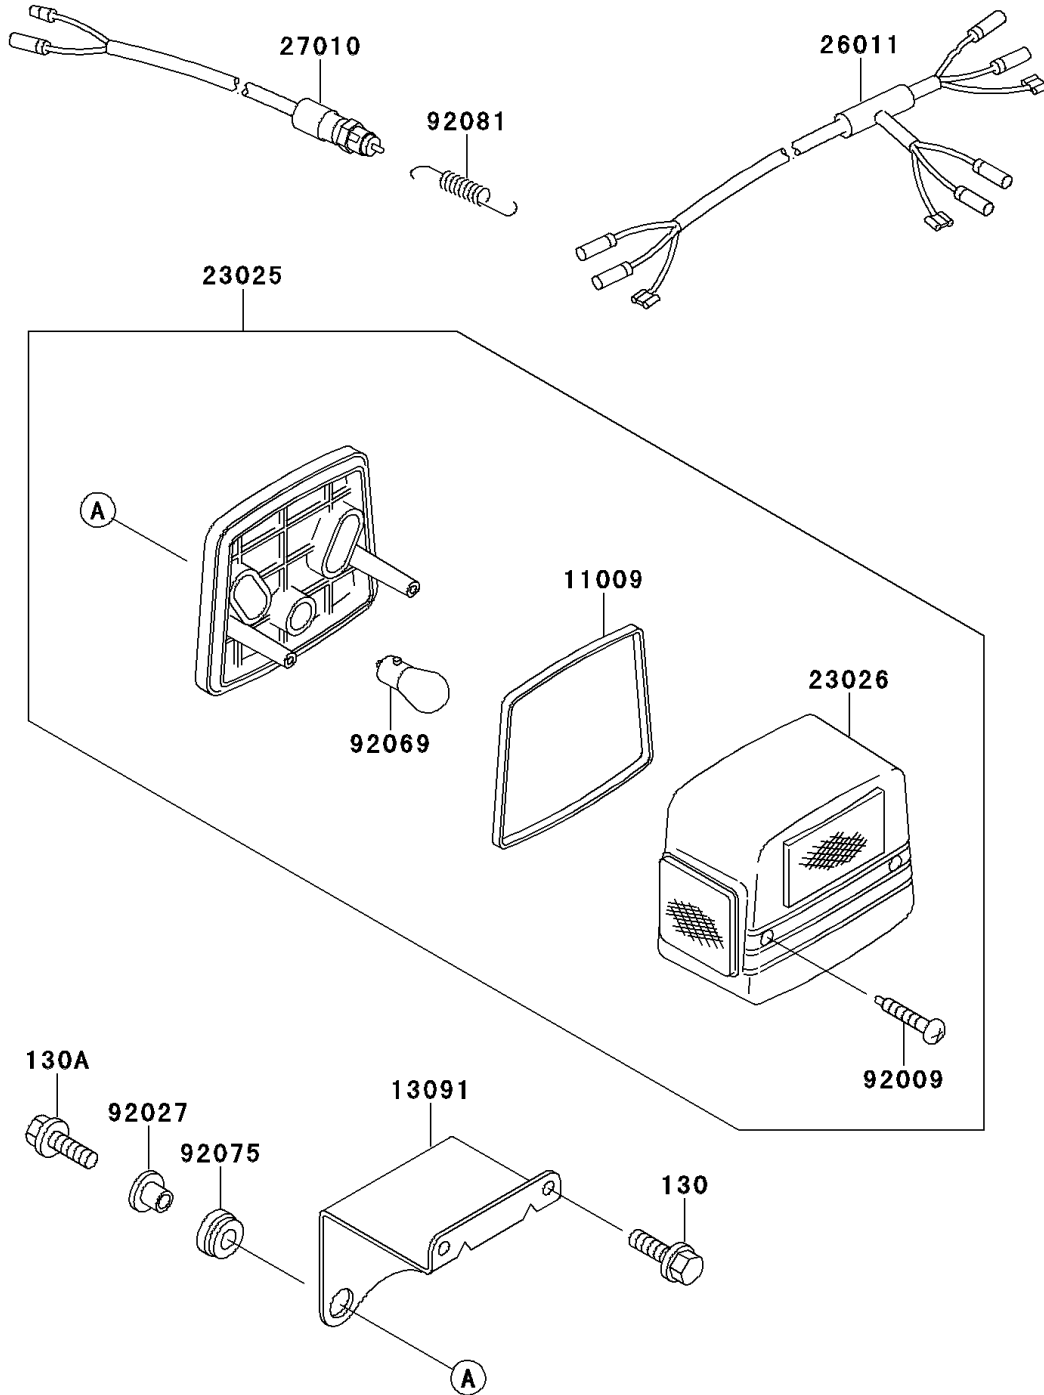

Mule 2520 Turf PARTS DIAGRAM

Accessory(Taillight)

F2910

Mule 2520 Turf PARTS LIST

Accessory(Taillight)

ITEM NAME	PART NUMBER	QUANTITY
BOLT-FLANGED,6X16,BLACK (Ref # 130)	130J0616	4
BOLT-FLANGED (Ref # 130A)	130J0620	4
GASKET,TAIL LAMP (Ref # 11009)	11009-1215	2
HOLDER,TAIL LAMP (Ref # 13091)	13091-1743	2
LAMP-TAIL (Ref # 23025)	23025-1042	2
LENS,TAIL LAMP (Ref # 23026)	23026-1019	2
WIRE-LEAD,TAIL LAMP (Ref # 26011)	26011-1441	1
SWITCH,BRAKE LAMP (Ref # 27010)	27010-1181	1
SCREW,TAPPING,4X25 (Ref # 92009)	92009-1069	4
COLLAR,L=11.1 (Ref # 92027)	92027-194	4
BULB,12V20/5W (Ref # 92069)	92069-1011	2
DAMPER (Ref # 92075)	92075-277	4
SPRING,HOOK RETURN (Ref # 92081)	92081-1466	1