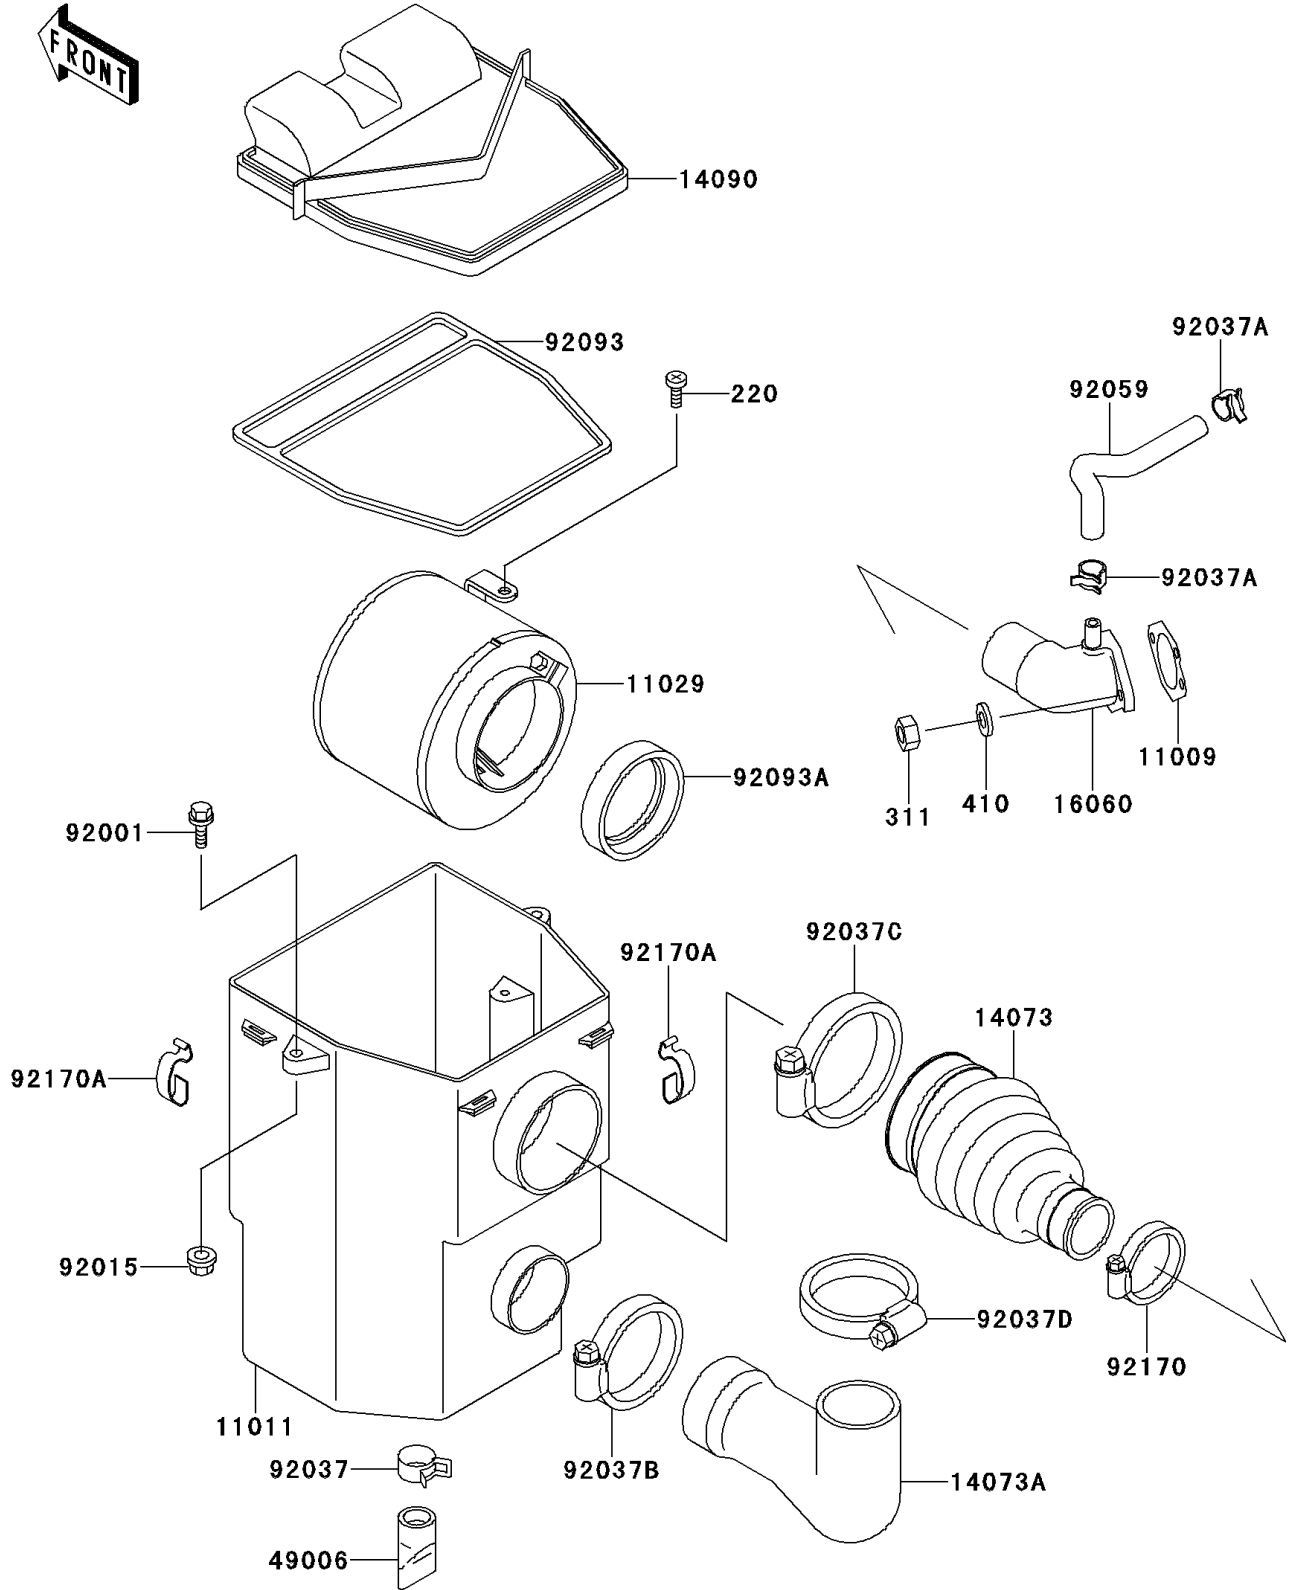

Mule 500 PARTS DIAGRAM

Air Cleaner

E1130

Mule 500 PARTS LIST

Air Cleaner

ITEM NAME	PART NUMBER	QUANTITY
SCREW-PAN-CROS,6X14 (Ref # 220)	220B0614	1
NUT-HEX,6MM (Ref # 311)	311B0600	2
WASHER-PLAIN-SMALL,6MM (Ref # 410)	410B0600	2
GASKET (Ref # 11009)	11009-2925	1
CASE-AIR FILTER (Ref # 11011)	11011-1367	1
ELEMENT-ASSY-AIR FILTER (Ref # 11029)	11029-1004	1
DUCT,AIR FILTER (Ref # 14073)	14073-1453	1
DUCT,AIR INTAKE (Ref # 14073A)	14073-1491	1
COVER,AIR FILTER (Ref # 14090)	14090-1106	1
PIPE-INTAKE (Ref # 16060)	16060-2151	1
BOOT (Ref # 49006)	49006-1199	1
BOLT,6X25,W/WASHER (Ref # 92001)	92001-1140	2
NUT,FLANGED,6MM (Ref # 92015)	92015-1193	1
CLAMP (Ref # 92037)	92037-1460	1
CLAMP (Ref # 92037A)	92037-2002	2
CLAMP (Ref # 92037B)	92037-3009	1
CLAMP (Ref # 92037C)	92037-3711	1
CLAMP (Ref # 92037D)	92037-506	1
TUBE (Ref # 92059)	92059-2280	1
SEAL,AIR FILTER (Ref # 92093)	92093-1241	1
SEAL,DUST (Ref # 92093A)	92093-1322	1
CLAMP (Ref # 92170)	92170-1036	1
CLAMP,AIR FILTER (Ref # 92170A)	92170-1211	4