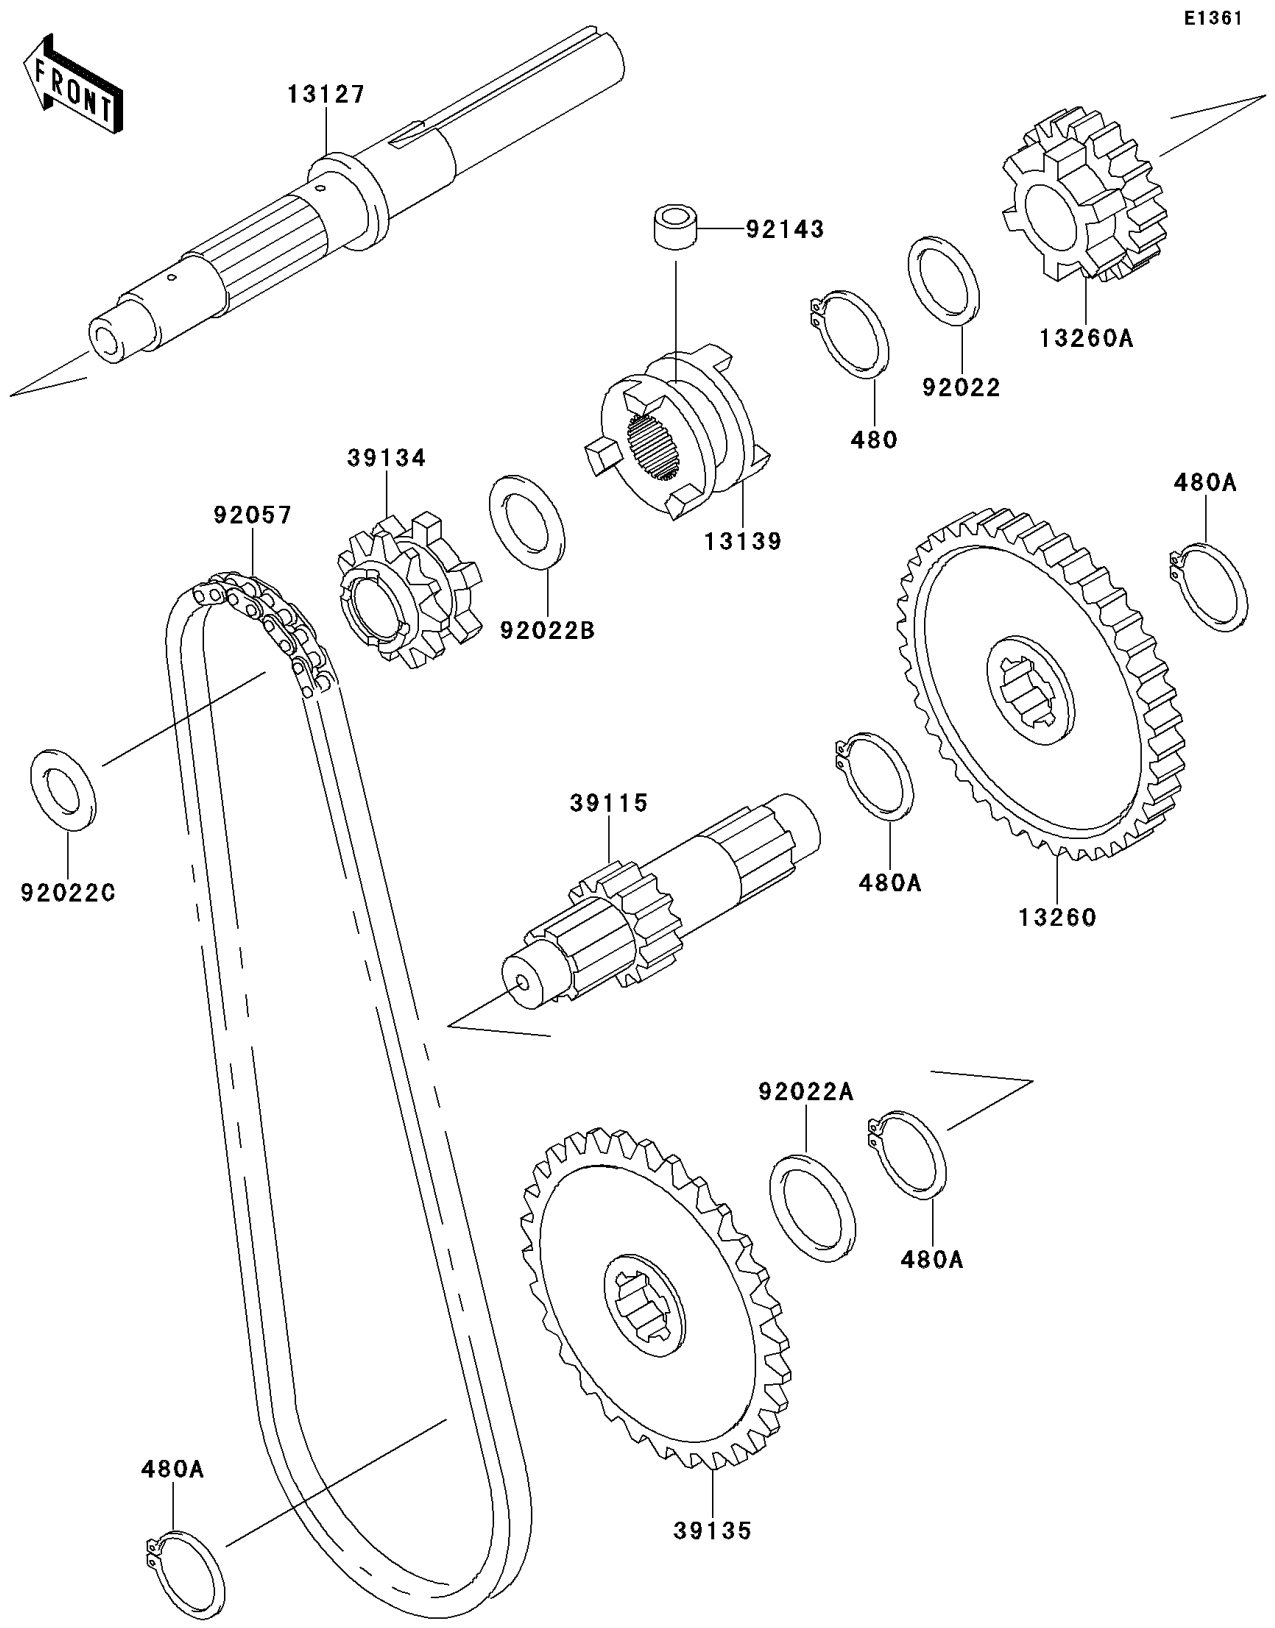

Mule 500 PARTS DIAGRAM

Transmission

Mule 500 PARTS LIST

Transmission

ITEM NAME	PART NUMBER	QUANTITY
CIRCLIP-TYPE-C,25MM (Ref # 480)	480J2500	1
CIRCLIP-TYPE-C,28MM (Ref # 480A)	480J2800	4
SHAFT-TRANSMISSION INPUT (Ref # 13127)	13127-1203	1
SHIFTER (Ref # 13139)	13139-1070	1
GEAR,OUTPUT FORWARD,55T (Ref # 13260)	13260-1152	1
GEAR,INPUT FORWARD,24T (Ref # 13260A)	13260-1336	1
SHAFT,OUTPUT REDUCTION,13T (Ref # 39115)	39115-1070	1
SPROCKET-DRIVE,19T (Ref # 39134)	39134-1054	1
GEAR,51T (Ref # 39135)	39135-1053	1
WASHER,25.3X33X1 (Ref # 92022)	92022-1109	1
WASHER,28.3X34X0.3 (Ref # 92022A)	92022-1626	1
WASHER,22.3X35X2.0 (Ref # 92022B)	92022-1723	1
WASHER,17.3X30X1.4 (Ref # 92022C)	92022-270	1
CHAIN,REVERSE (Ref # 92057)	92057-1349	1
COLLAR,8X14X10.5 (Ref # 92143)	92143-1497	1