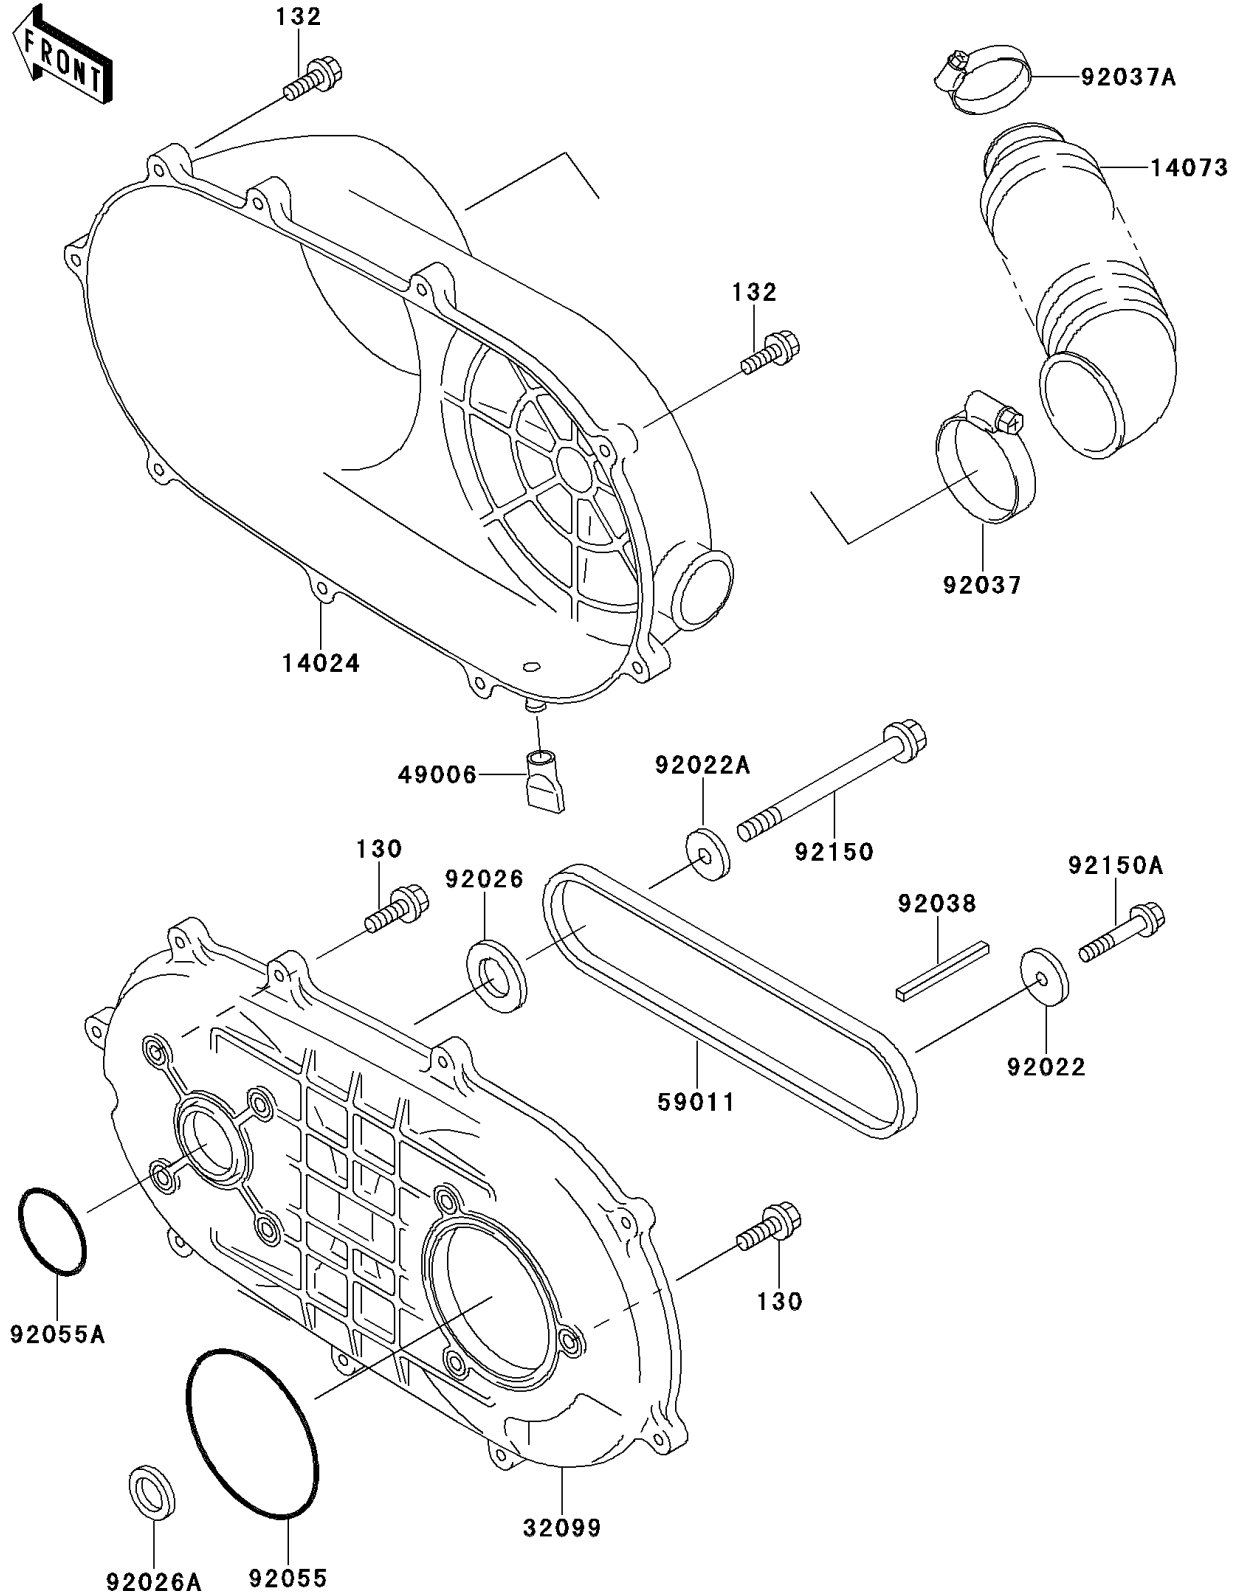

Mule 500 PARTS DIAGRAM

Converter Cover/Drive Belt

E1393

Mule 500 PARTS LIST

Converter Cover/Drive Belt

ITEM NAME	PART NUMBER	QUANTITY
BOLT-FLANGED (Ref # 130)	130D0820	7
BOLT-FLANGED-SMALL (Ref # 132)	132J0630	9
COVER,BELT CONVERTER (Ref # 14024)	14024-1981	1
DUCT,BELT CONVERTER (Ref # 14073)	14073-1492	1
CASE,BELT CONVERTER (Ref # 32099)	32099-1125	1
BOOT (Ref # 49006)	49006-1199	1
BELT (Ref # 59011)	59011-1055	1
WASHER,8.5X36X4 (Ref # 92022)	92022-1633	1
WASHER,10X32X4.5 (Ref # 92022A)	92022-1641	1
SPACER (Ref # 92026)	92026-1395	1
SPACER (Ref # 92026A)	92026-1396	1
CLAMP (Ref # 92037)	92037-3738	1
CLAMP (Ref # 92037A)	92037-506	1
KEY (Ref # 92038)	92038-1053	1
RING-O (Ref # 92055)	92055-1486	1
RING-O,50X4 (Ref # 92055A)	92055-1501	1
BOLT,10X102 (Ref # 92150)	92150-1441	1
BOLT,8X40 (Ref # 92150A)	92150-1687	1