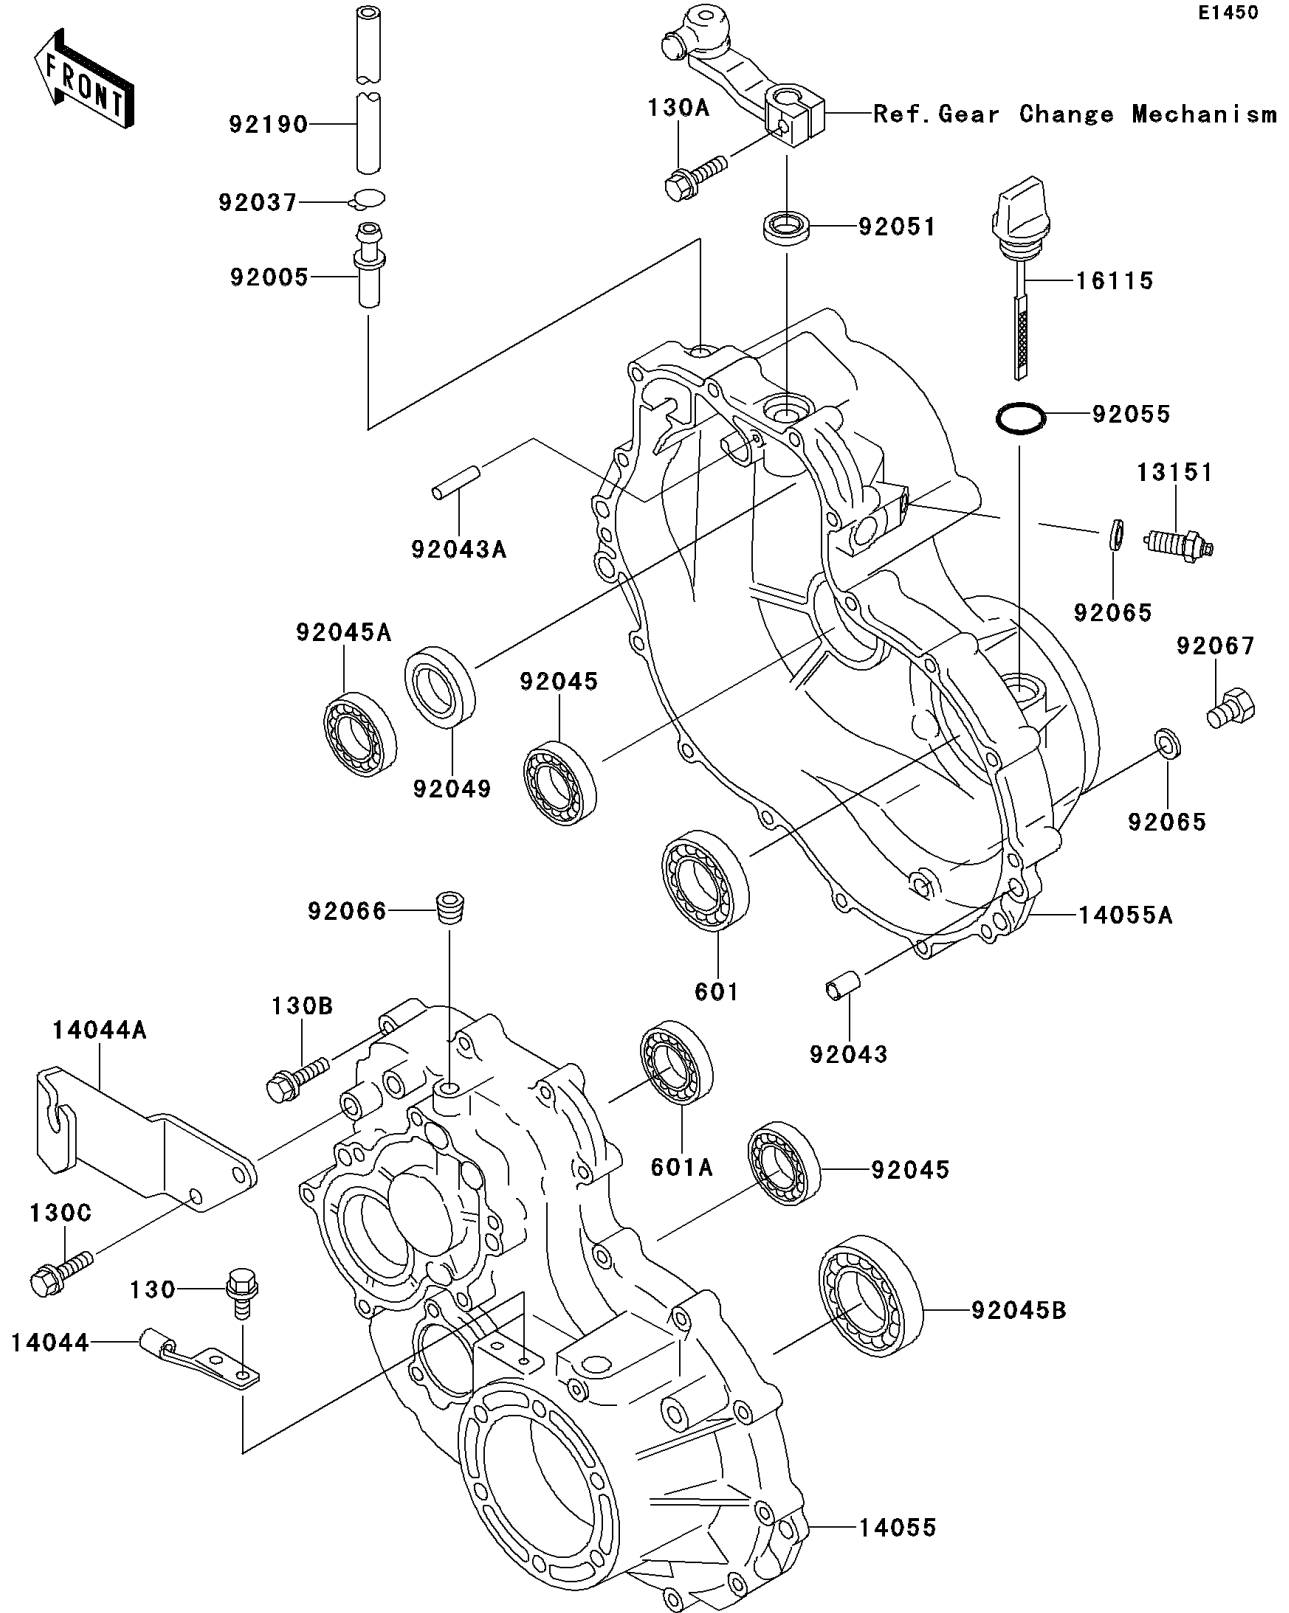

Mule 500 PARTS DIAGRAM

Gear Box

E1450

Mule 500 PARTS LIST

Gear Box

ITEM NAME	PART NUMBER	QUANTITY
BOLT-FLANGED (Ref # 130)	130D0610	2
BOLT-FLANGED (Ref # 130A)	130H0620	1
BOLT-FLANGED,6X35 (Ref # 130B)	130H0635	16
BOLT-FLANGED,8X20 (Ref # 130C)	130H0820	2
BEARING-BALL (Ref # 601)	601B6008	1
BEARING-BALL (Ref # 601A)	601B6303U	1
SWITCH-COMP,NEUTRAL (Ref # 13151)	13151-1069	1
HOLDER-CABLE (Ref # 14044)	14044-1061	1
HOLDER-CABLE,CHANGE (Ref # 14044A)	14044-1071	1
CASE-GEAR,LH (Ref # 14055)	14055-1096	1
CASE-GEAR,RH (Ref # 14055A)	14055-1097	1
CAP-OIL FILLER (Ref # 16115)	16115-1060	1
FITTING,BREATHER (Ref # 92005)	92005-1127	1
CLAMP,TUBE (Ref # 92037)	92037-1505	1
PIN,6.2X8X14 (Ref # 92043)	92043-1263	2
PIN (Ref # 92043A)	92043-1415	1
BEARING-BALL,#6204 (Ref # 92045)	92045-1032	2
BEARING-BALL (Ref # 92045A)	92045-1200	1
BEARING-BALL (Ref # 92045B)	92045-1213	1
SEAL-OIL (Ref # 92049)	92049-2014	1
SEAL-OIL,TB13225.5 (Ref # 92051)	92051-005	1
RING-O (Ref # 92055)	92055-2064	1
GASKET,10.5X16X1,DRAIN PLUG (Ref # 92065)	92065-058	2
PLUG,OIL LINE,1/8X7 (Ref # 92066)	92066-1227	1
PLUG,DRAIN,10X12 (Ref # 92067)	92067-001	1
TUBE (Ref # 92190)	92190-3807	1