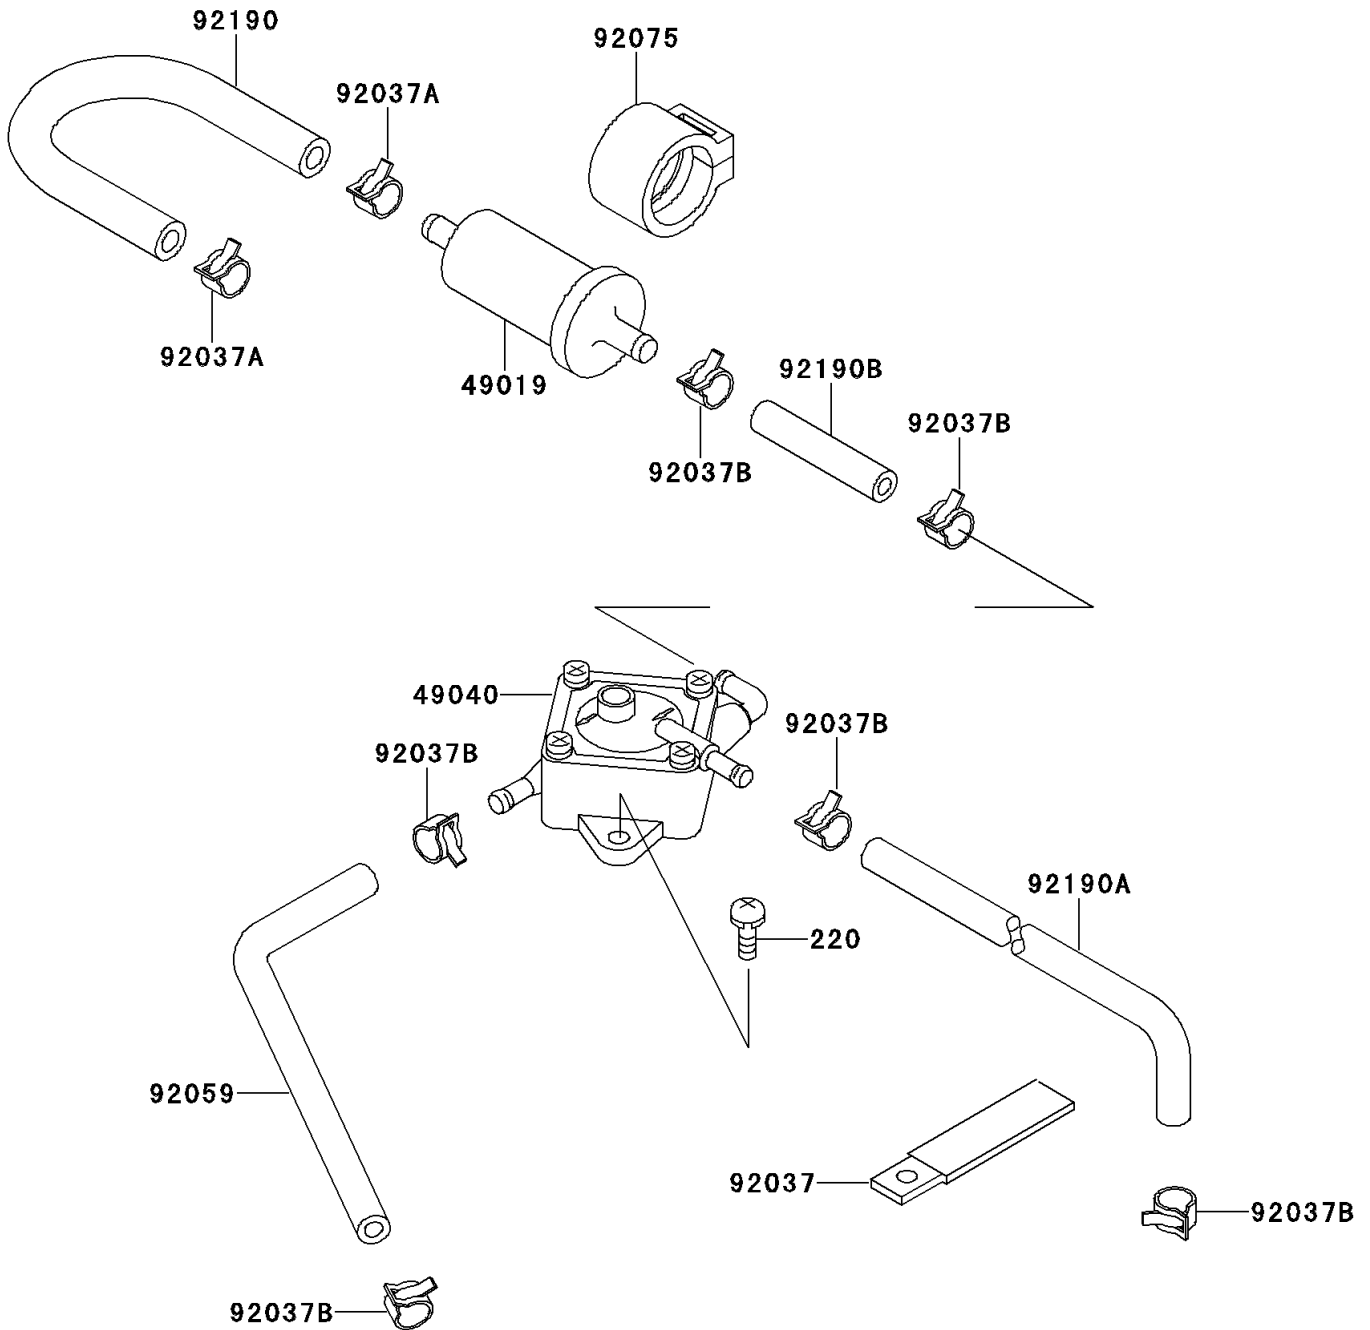

Mule 500 PARTS DIAGRAM

Fuel Pump

E1520

Mule 500 PARTS LIST

Fuel Pump

ITEM NAME	PART NUMBER	QUANTITY
SCREW-PAN-CROS,6X14 (Ref # 220)	220B0614	2
FILTER-FUEL (Ref # 49019)	49019-1055	1
PUMP-FUEL (Ref # 49040)	49040-2067	1
CLAMP (Ref # 92037)	92037-113	1
CLAMP (Ref # 92037A)	92037-1181	2
CLAMP,TUBE (Ref # 92037B)	92037-1505	6
TUBE,5.8X10.8X215 (Ref # 92059)	92059-1295	1
DAMPER,FUEL FILTER (Ref # 92075)	92075-1853	1
TUBE,7.5X3.5X200 (Ref # 92190)	92190-1104	1
TUBE (Ref # 92190A)	92190-1179	1
TUBE,5.8X10.8X55 (Ref # 92190B)	92190-1180	1