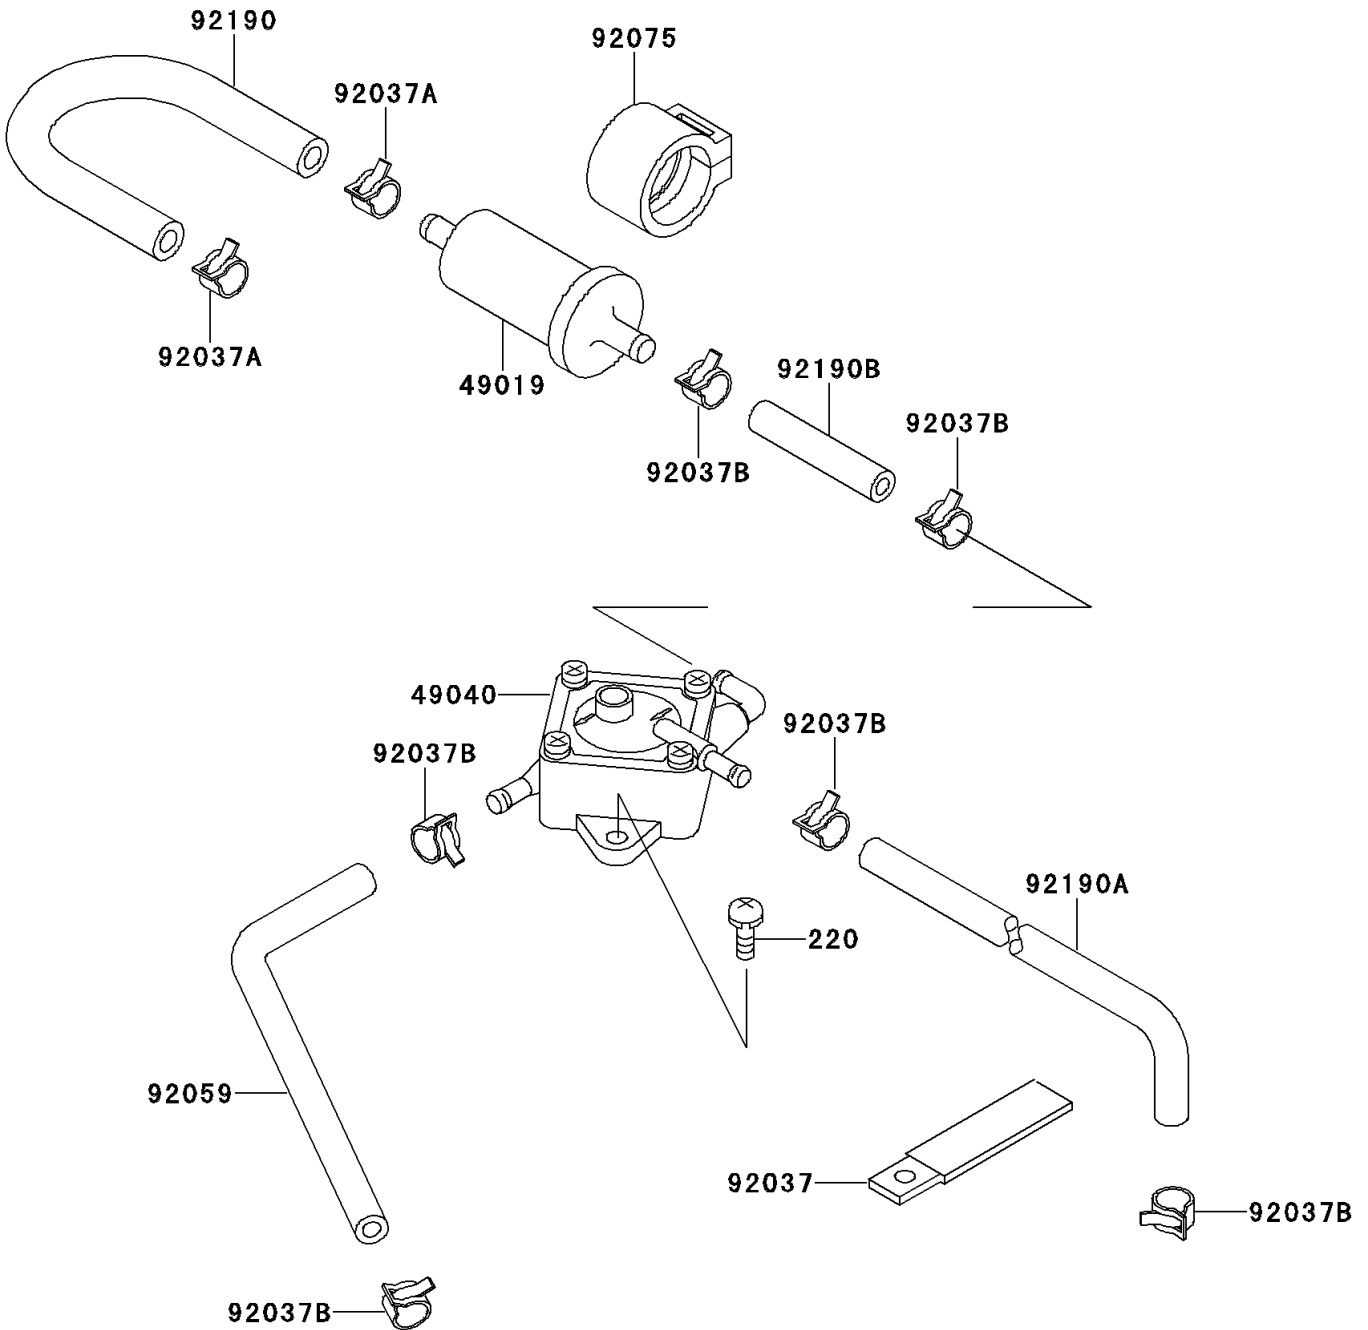

Mule 500 PARTS DIAGRAM

Fuel Pump

E1520

Mule 500 PARTS LIST

Fuel Pump

ITEM NAME	PART NUMBER	QUANTITY
SCREW-PAN-CROS,6X14 (Ref # 220)	220B0614	2
FILTER-FUEL (Ref # 49019)	49019-1055	1
PUMP-FUEL (Ref # 49040)	49040-2067	1
CLAMP (Ref # 92037)	92037-113	1
CLAMP (Ref # 92037A)	92037-1181	2
CLAMP,TUBE (Ref # 92037B)	92037-1505	6
TUBE,5.8X10.8X215 (Ref # 92059)	92059-1295	1
DAMPER,FUEL FILTER (Ref # 92075)	92075-1853	1
TUBE,7.5X3.5X200 (Ref # 92190)	92190-1104	1
TUBE (Ref # 92190A)	92190-1179	1
TUBE,5.8X10.8X55 (Ref # 92190B)	92190-1180	1