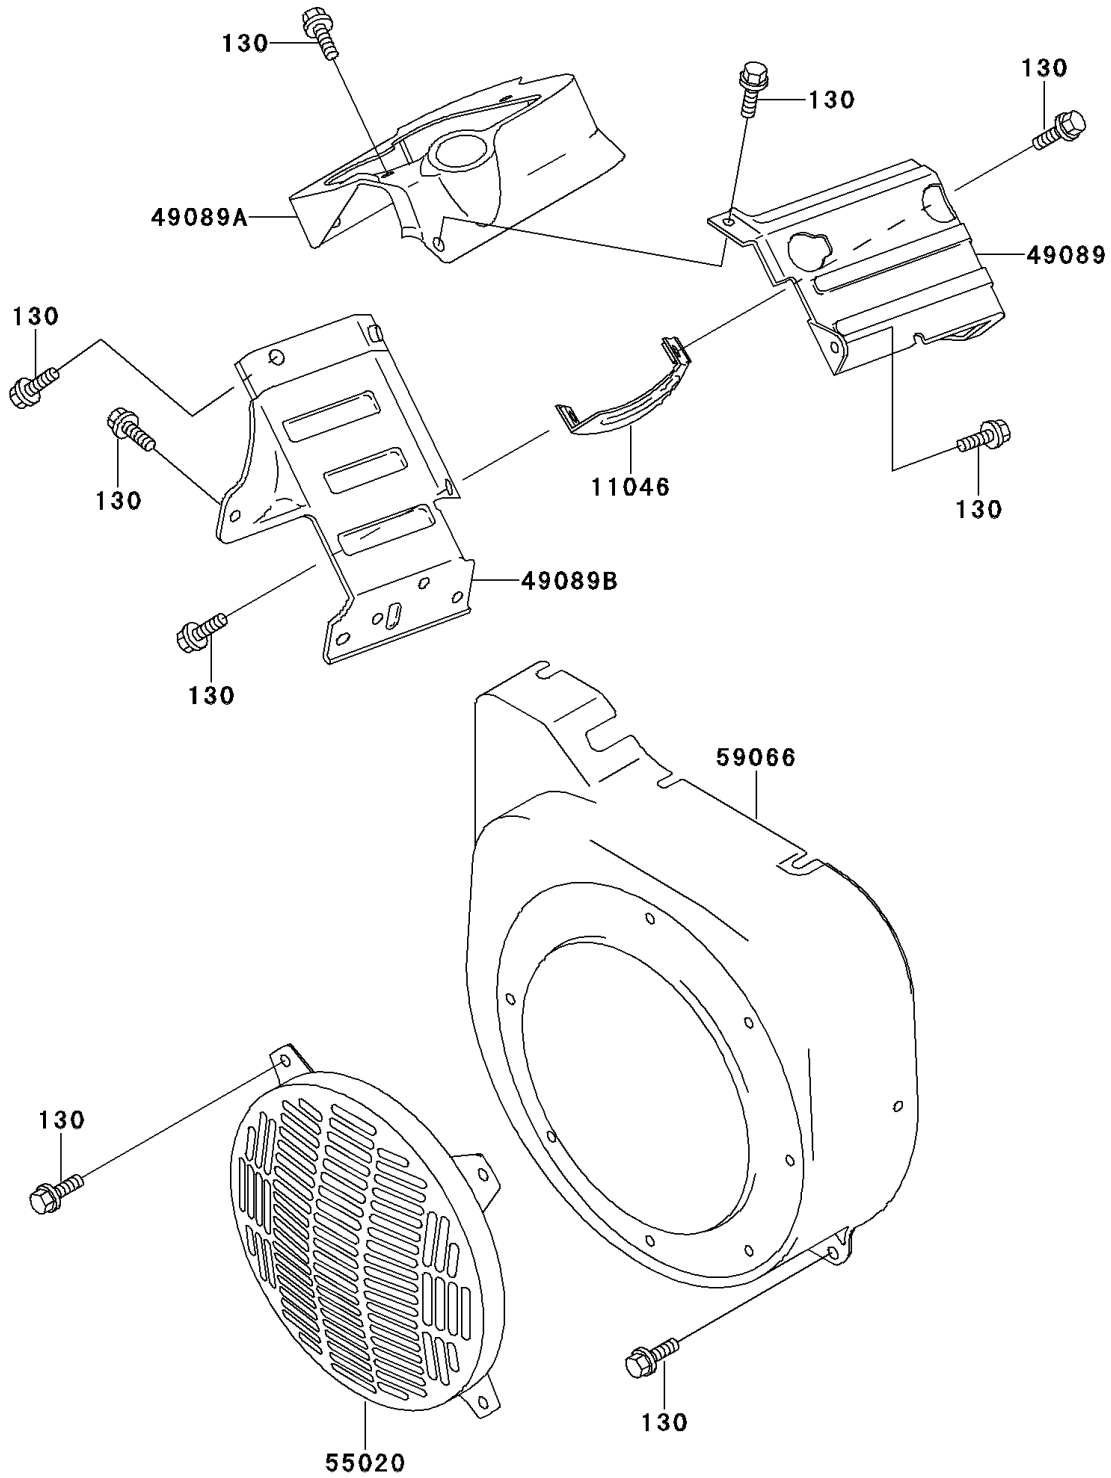

Mule 500 PARTS DIAGRAM

Engine Shrouds

E3036

Mule 500 PARTS LIST

Engine Shrouds

ITEM NAME	PART NUMBER	QUANTITY
BOLT-FLANGED,6X12 (Ref # 130)	130G0612	23
BRACKET,F.BLACK (Ref # 11046)	11046-2103-9H	1
SHROUD-ENGINE,F.BLACK (Ref # 49089)	49089-2292-9H	1
SHROUD-ENGINE,F.BLACK (Ref # 49089A)	49089-2293-9H	1
SHROUD-ENGINE,F.BLACK (Ref # 49089B)	49089-2294-9H	1
GUARD,F.BLACK (Ref # 55020)	55020-2089-9H	1
HOUSING-FAN,F.BLACK (Ref # 59066)	59066-2562-9H	1