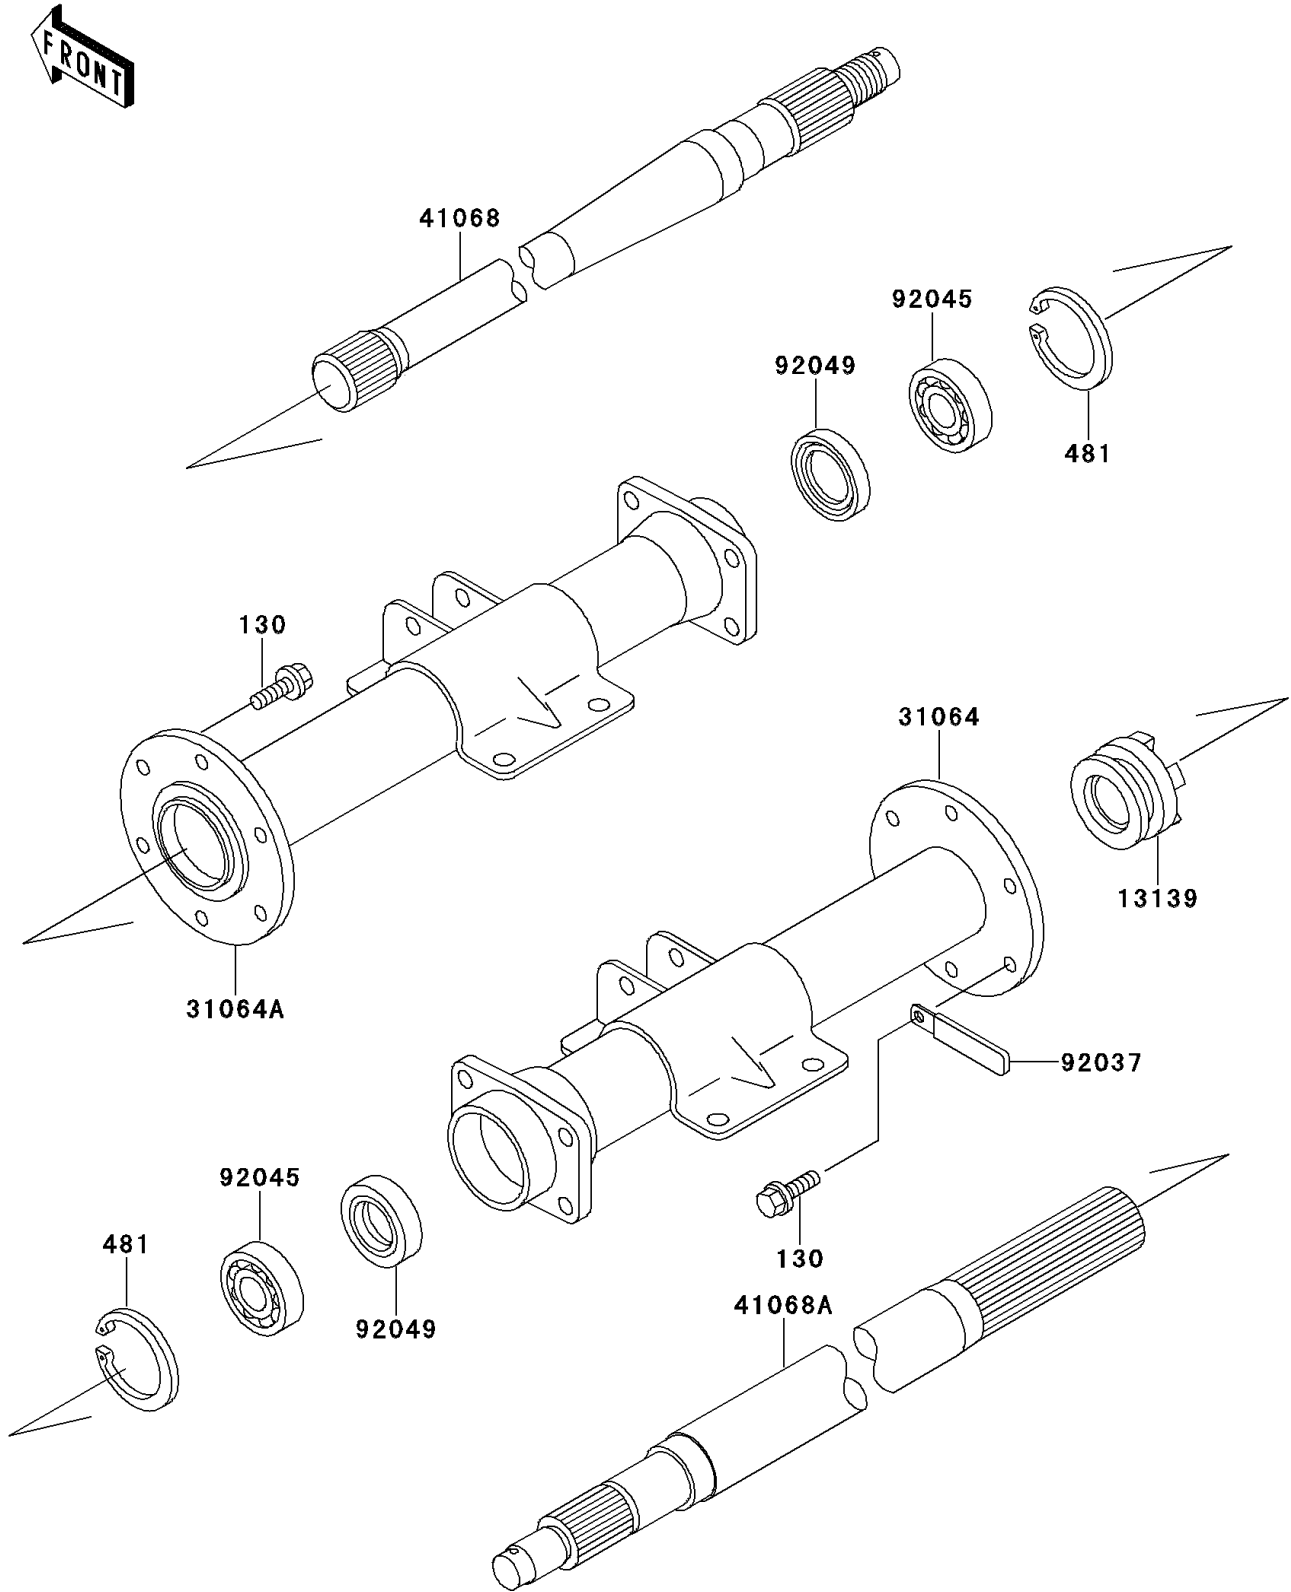

Mule 500 PARTS DIAGRAM

Rear Axle

E3133

Mule 500 PARTS LIST

Rear Axle

ITEM NAME	PART NUMBER	QUANTITY
BOLT-FLANGED,8X25 (Ref # 130)	130H0825	12
CIRCLIP (Ref # 481)	481J5200	2
SHIFTER (Ref # 13139)	13139-1071	1
PIPE-COMP,LH (Ref # 31064)	31064-1118	1
PIPE-COMP,RH (Ref # 31064A)	31064-1119	1
AXLE,RH (Ref # 41068)	41068-1245	1
AXLE,LH (Ref # 41068A)	41068-1324	1
CLAMP (Ref # 92037)	92037-113	1
BEARING-BALL,6205DDU (Ref # 92045)	92045-1229	2
SEAL-OIL,SO30428 (Ref # 92049)	92049-1236	2