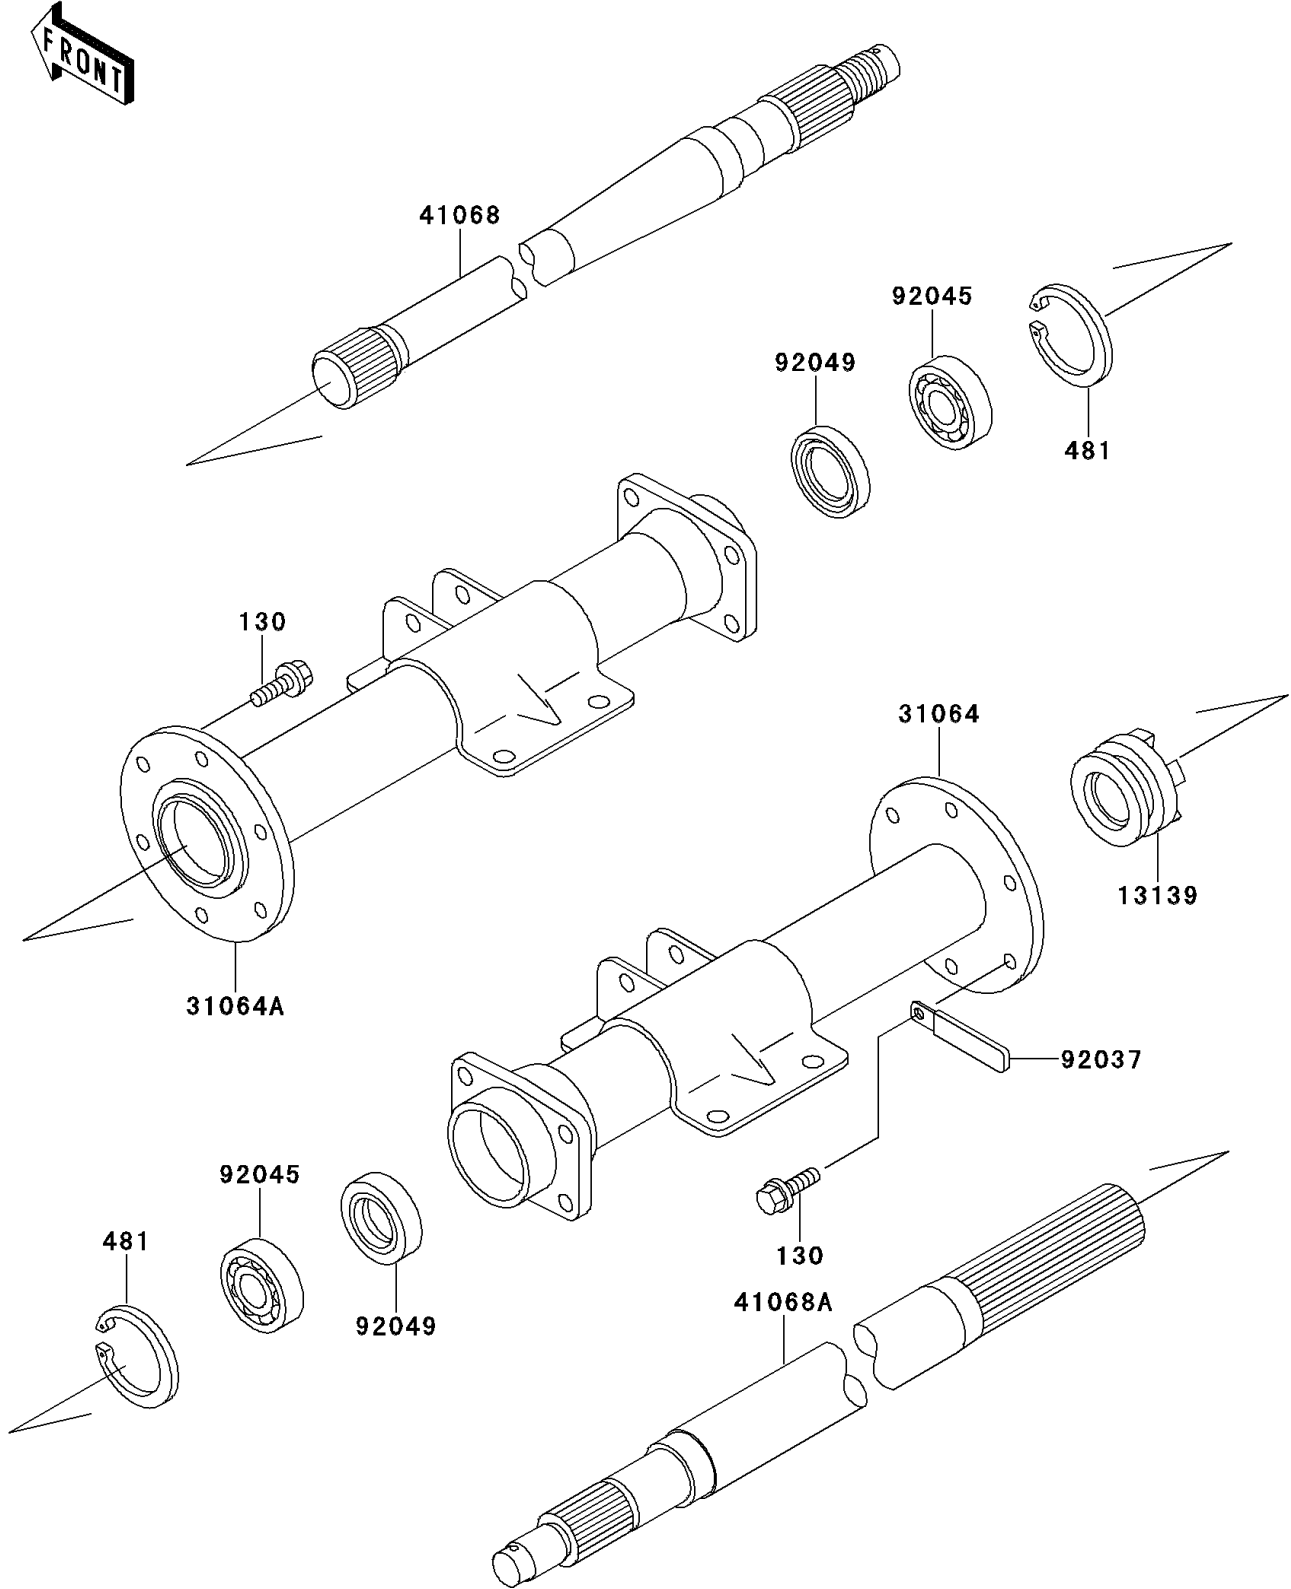

Mule 500 PARTS DIAGRAM

Rear Axle

E3133

Mule 500 PARTS LIST

Rear Axle

ITEM NAME	PART NUMBER	QUANTITY
BOLT-FLANGED,8X25 (Ref # 130)	130H0825	12
CIRCLIP (Ref # 481)	481J5200	2
SHIFTER (Ref # 13139)	13139-1071	1
PIPE-COMP,LH (Ref # 31064)	31064-1118	1
PIPE-COMP,RH (Ref # 31064A)	31064-1119	1
AXLE,RH (Ref # 41068)	41068-1245	1
AXLE,LH (Ref # 41068A)	41068-1324	1
CLAMP (Ref # 92037)	92037-113	1
BEARING-BALL,6205DDU (Ref # 92045)	92045-1229	2
SEAL-OIL,SO30428 (Ref # 92049)	92049-1236	2