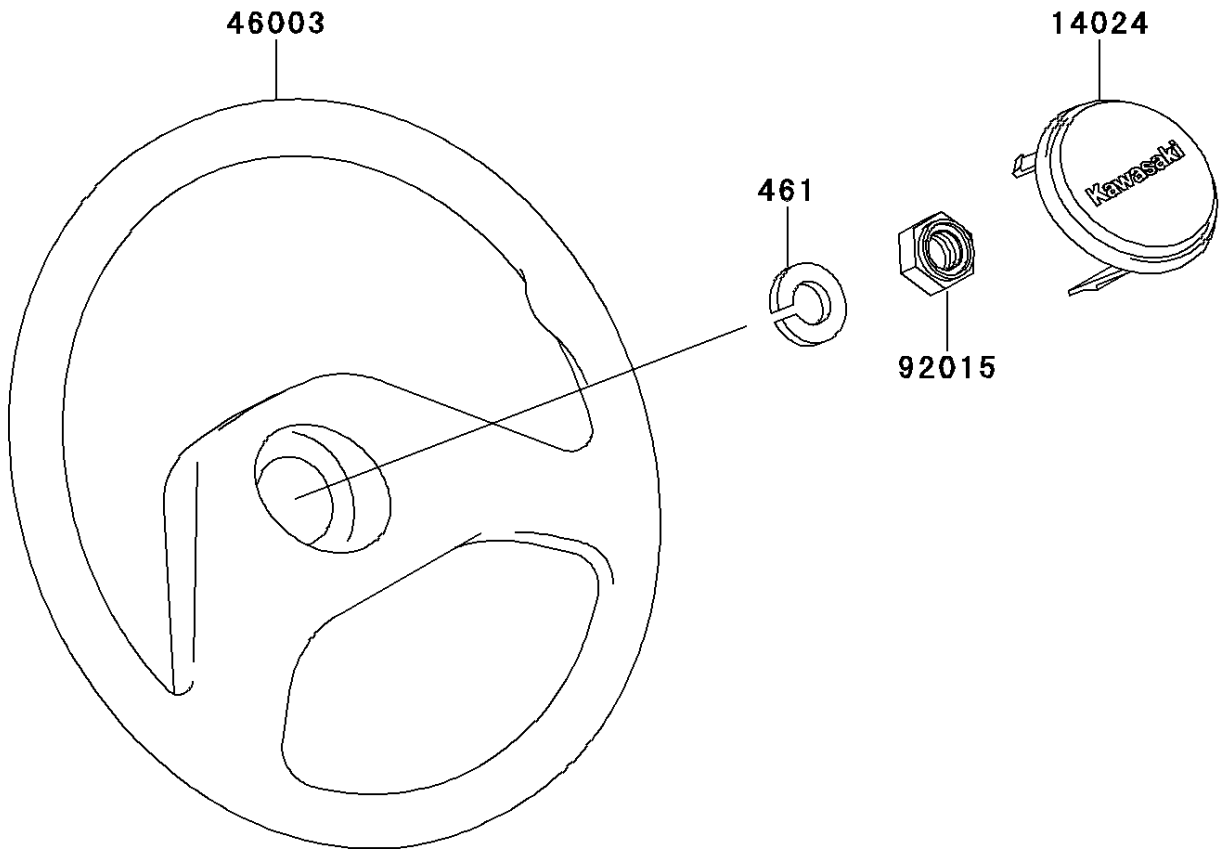

# Mule 500 PARTS DIAGRAM

Steering Wheel

F2311

# Mule 500 PARTS LIST

## Steering Wheel

ITEM NAME	PART NUMBER	QUANTITY
WASHER-SPRING,12MM (Ref # 461)	461F1200	1
COVER,STEERING WHEEL (Ref # 14024)	14024-1574	1
HANDLE,STEERING (Ref # 46003)	46003-1265	1
NUT,LOCK,12MM (Ref # 92015)	92015-1774	1