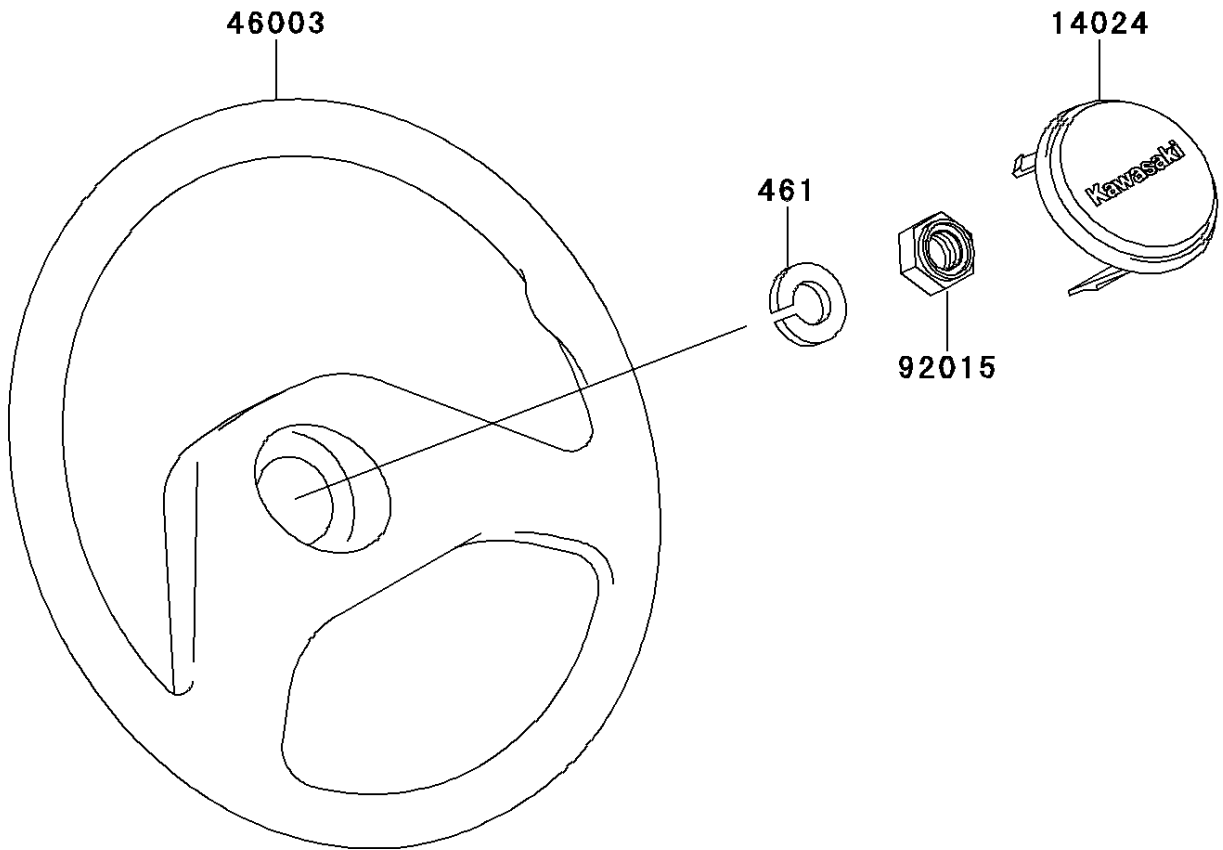

Mule 500 PARTS DIAGRAM

Steering Wheel

F2311

Mule 500 PARTS LIST

Steering Wheel

ITEM NAME	PART NUMBER	QUANTITY
WASHER-SPRING,12MM (Ref # 461)	461F1200	1
COVER,STEERING WHEEL (Ref # 14024)	14024-1574	1
HANDLE,STEERING (Ref # 46003)	46003-1265	1
NUT,LOCK,12MM (Ref # 92015)	92015-1774	1