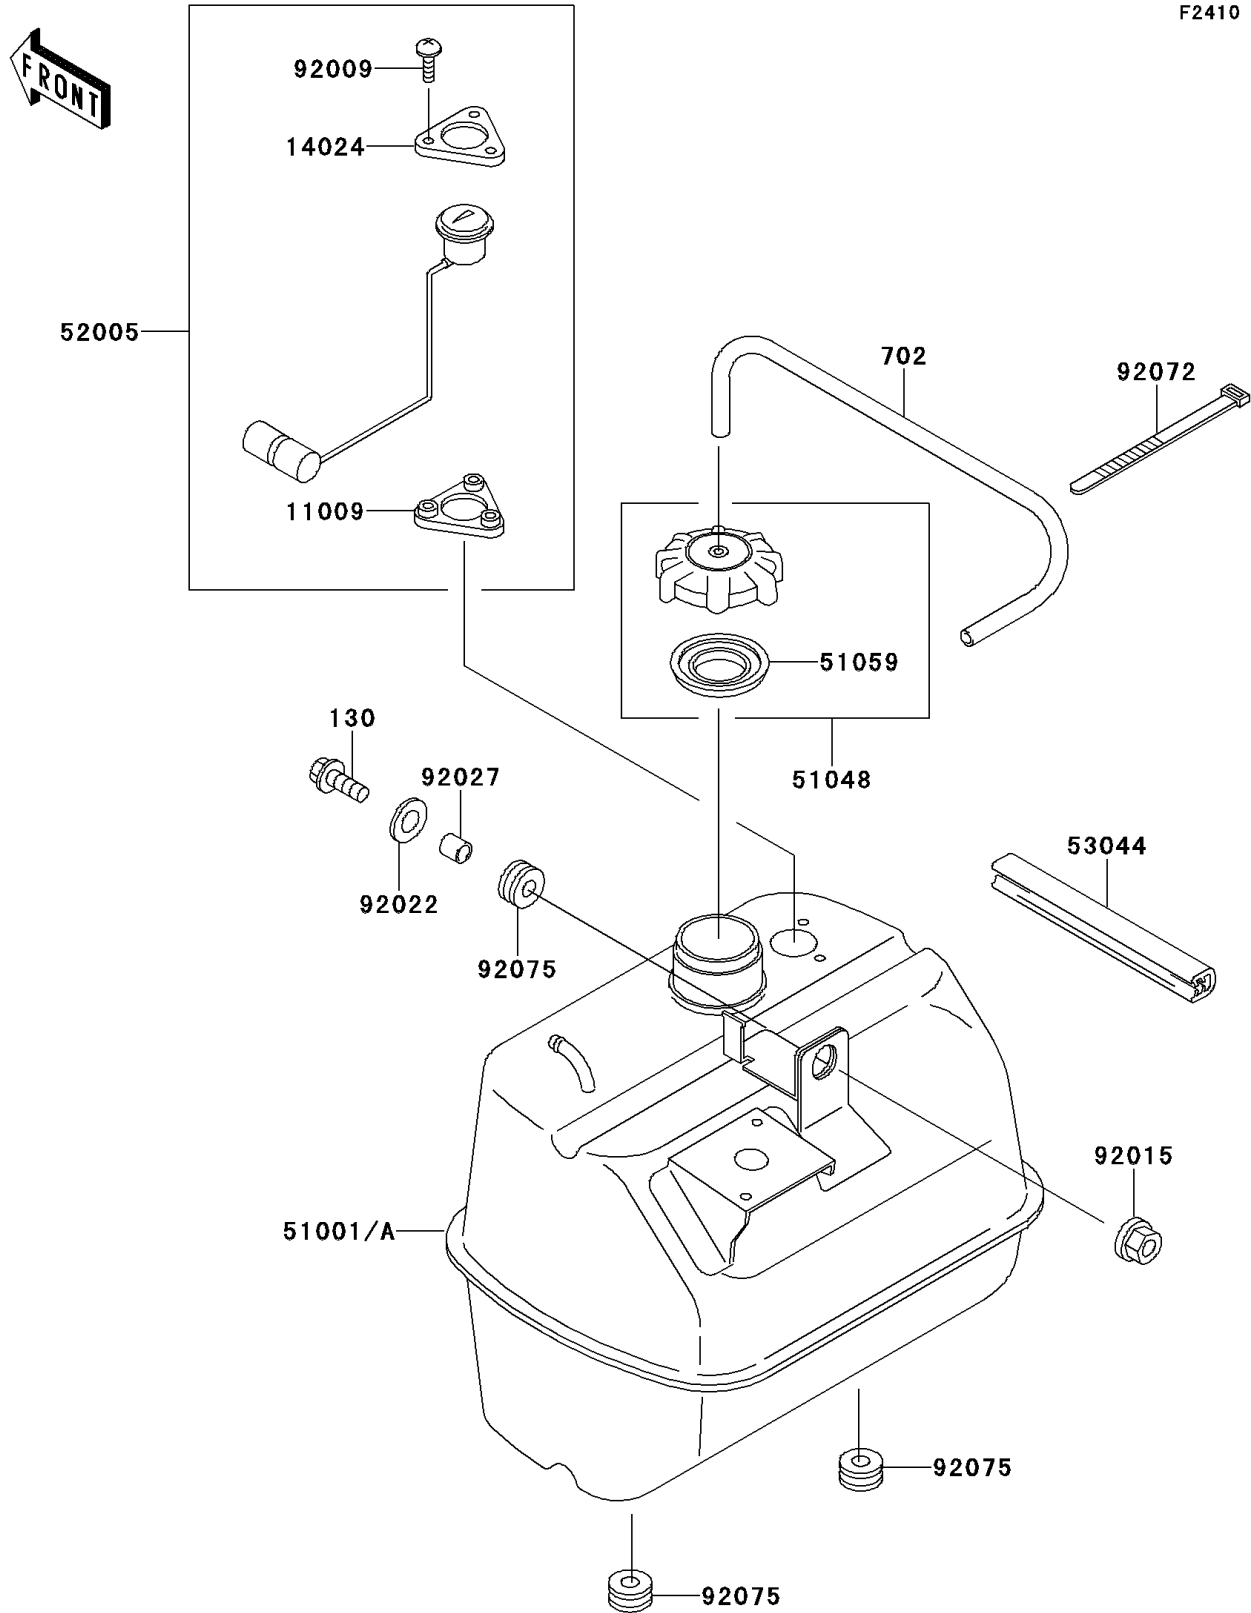

Mule 500 PARTS DIAGRAM

Fuel Tank

F2410

Mule 500 PARTS LIST

Fuel Tank

ITEM NAME	PART NUMBER	QUANTITY
BOLT-FLANGED,8X30 (Ref # 130)	130D0830	1
TUBE-RUBBER,5X300 (Ref # 702)	702A05300	1
GASKET,FUEL GAUGE (Ref # 11009)	11009-1755	1
COVER,FUEL GAUGE (Ref # 14024)	14024-1697	1
TANK-COMP-FUEL (Ref # 51001)	51001-1343	1
CAP-ASSY-TANK,FUEL (Ref # 51048)	51048-1004	1
GASKET,FUEL TANK CAP (Ref # 51059)	51059-006	1
GAUGE,FUEL (Ref # 52005)	52005-1098	1
TRIM (Ref # 53044)	53044-1137	1
SCREW,6X14 (Ref # 92009)	92009-1541	3
NUT,FLANGED,8MM (Ref # 92015)	92015-1397	1
WASHER,9X28X2.3 (Ref # 92022)	92022-1632	1
COLLAR,8.8X12X15.5 (Ref # 92027)	92027-1081	1
BAND,L=149 (Ref # 92072)	92072-031	1
DAMPER (Ref # 92075)	92075-1736	3