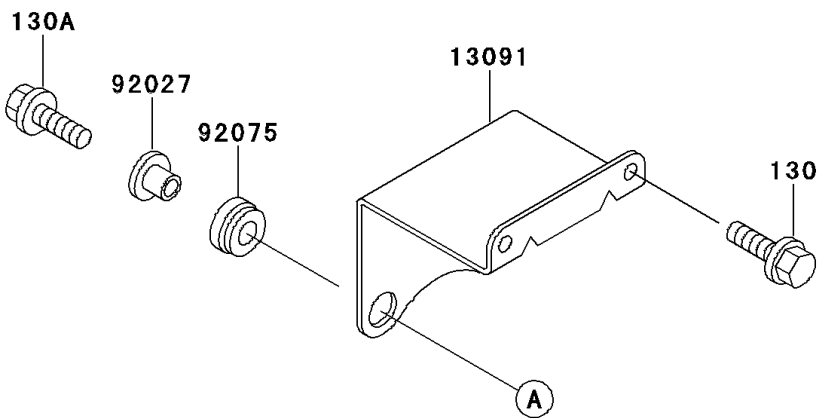

Mule 500 PARTS DIAGRAM

Taillight(s)

F2720

Mule 500 PARTS LIST

Taillight(s)

ITEM NAME	PART NUMBER	QUANTITY
BOLT-FLANGED,6X16,BLACK (Ref # 130)	130J0616	2
BOLT-FLANGED (Ref # 130A)	130J0620	2
GASKET,TAIL LAMP (Ref # 11009)	11009-1215	1
HOLDER,TAIL LAMP (Ref # 13091)	13091-1743	1
LAMP-TAIL (Ref # 23025)	23025-1042	1
LENS,TAIL LAMP (Ref # 23026)	23026-1019	1
SCREW,TAPPING,4X25 (Ref # 92009)	92009-1069	2
COLLAR,L=11.1 (Ref # 92027)	92027-194	2
BULB,12V20/5W (Ref # 92069)	92069-1011	1
DAMPER (Ref # 92075)	92075-277	2