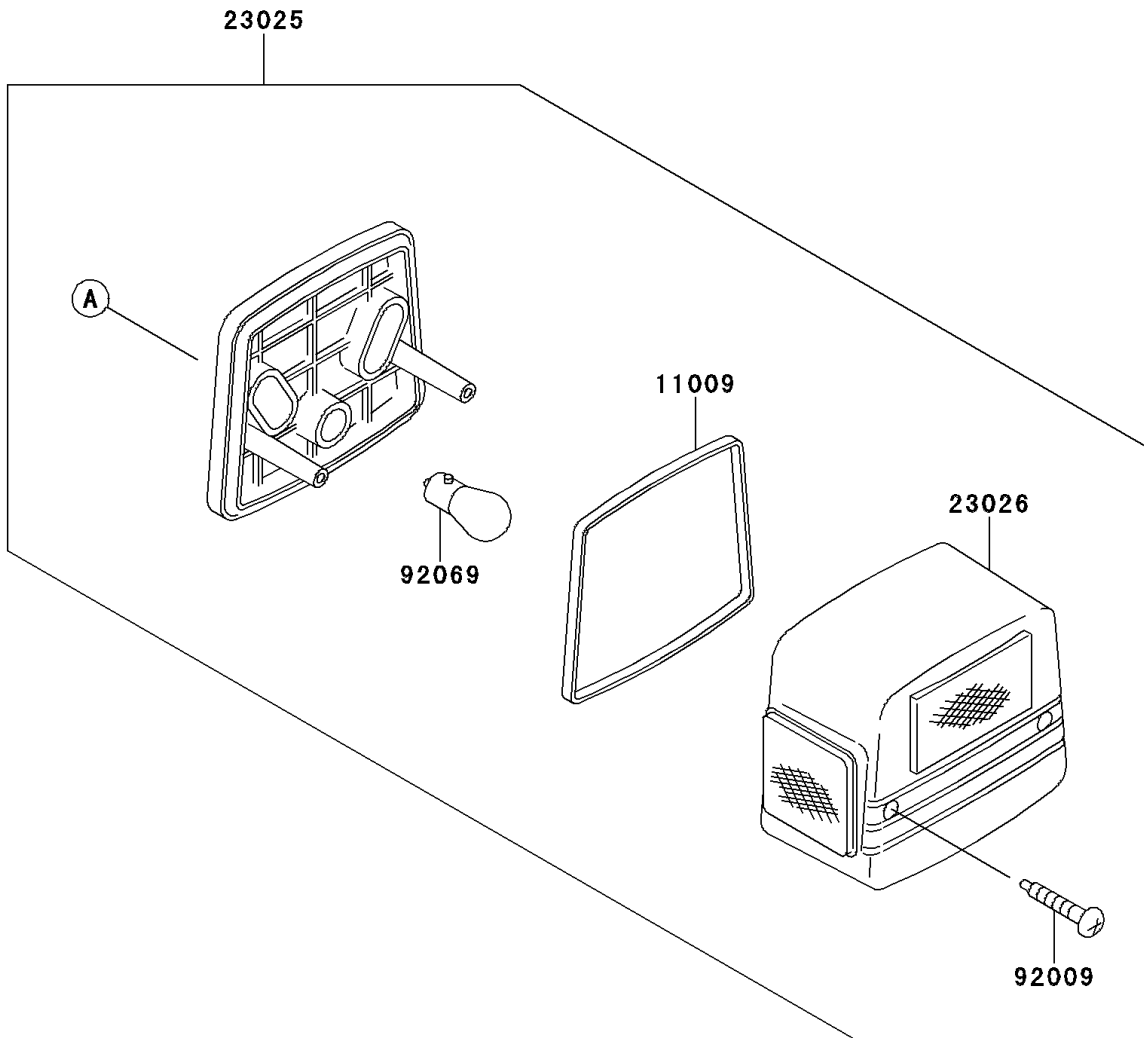

Mule 500 PARTS DIAGRAM

Taillight(s)

F2720

Mule 500 PARTS LIST

Taillight(s)

ITEM NAME	PART NUMBER	QUANTITY
BOLT-FLANGED,6X16,BLACK (Ref # 130)	130J0616	2
BOLT-FLANGED (Ref # 130A)	130J0620	2
GASKET,TAIL LAMP (Ref # 11009)	11009-1215	1
HOLDER,TAIL LAMP (Ref # 13091)	13091-1743	1
LAMP-TAIL (Ref # 23025)	23025-1042	1
LENS,TAIL LAMP (Ref # 23026)	23026-1019	1
SCREW,TAPPING,4X25 (Ref # 92009)	92009-1069	2
COLLAR,L=11.1 (Ref # 92027)	92027-194	2
BULB,12V20/5W (Ref # 92069)	92069-1011	1
DAMPER (Ref # 92075)	92075-277	2