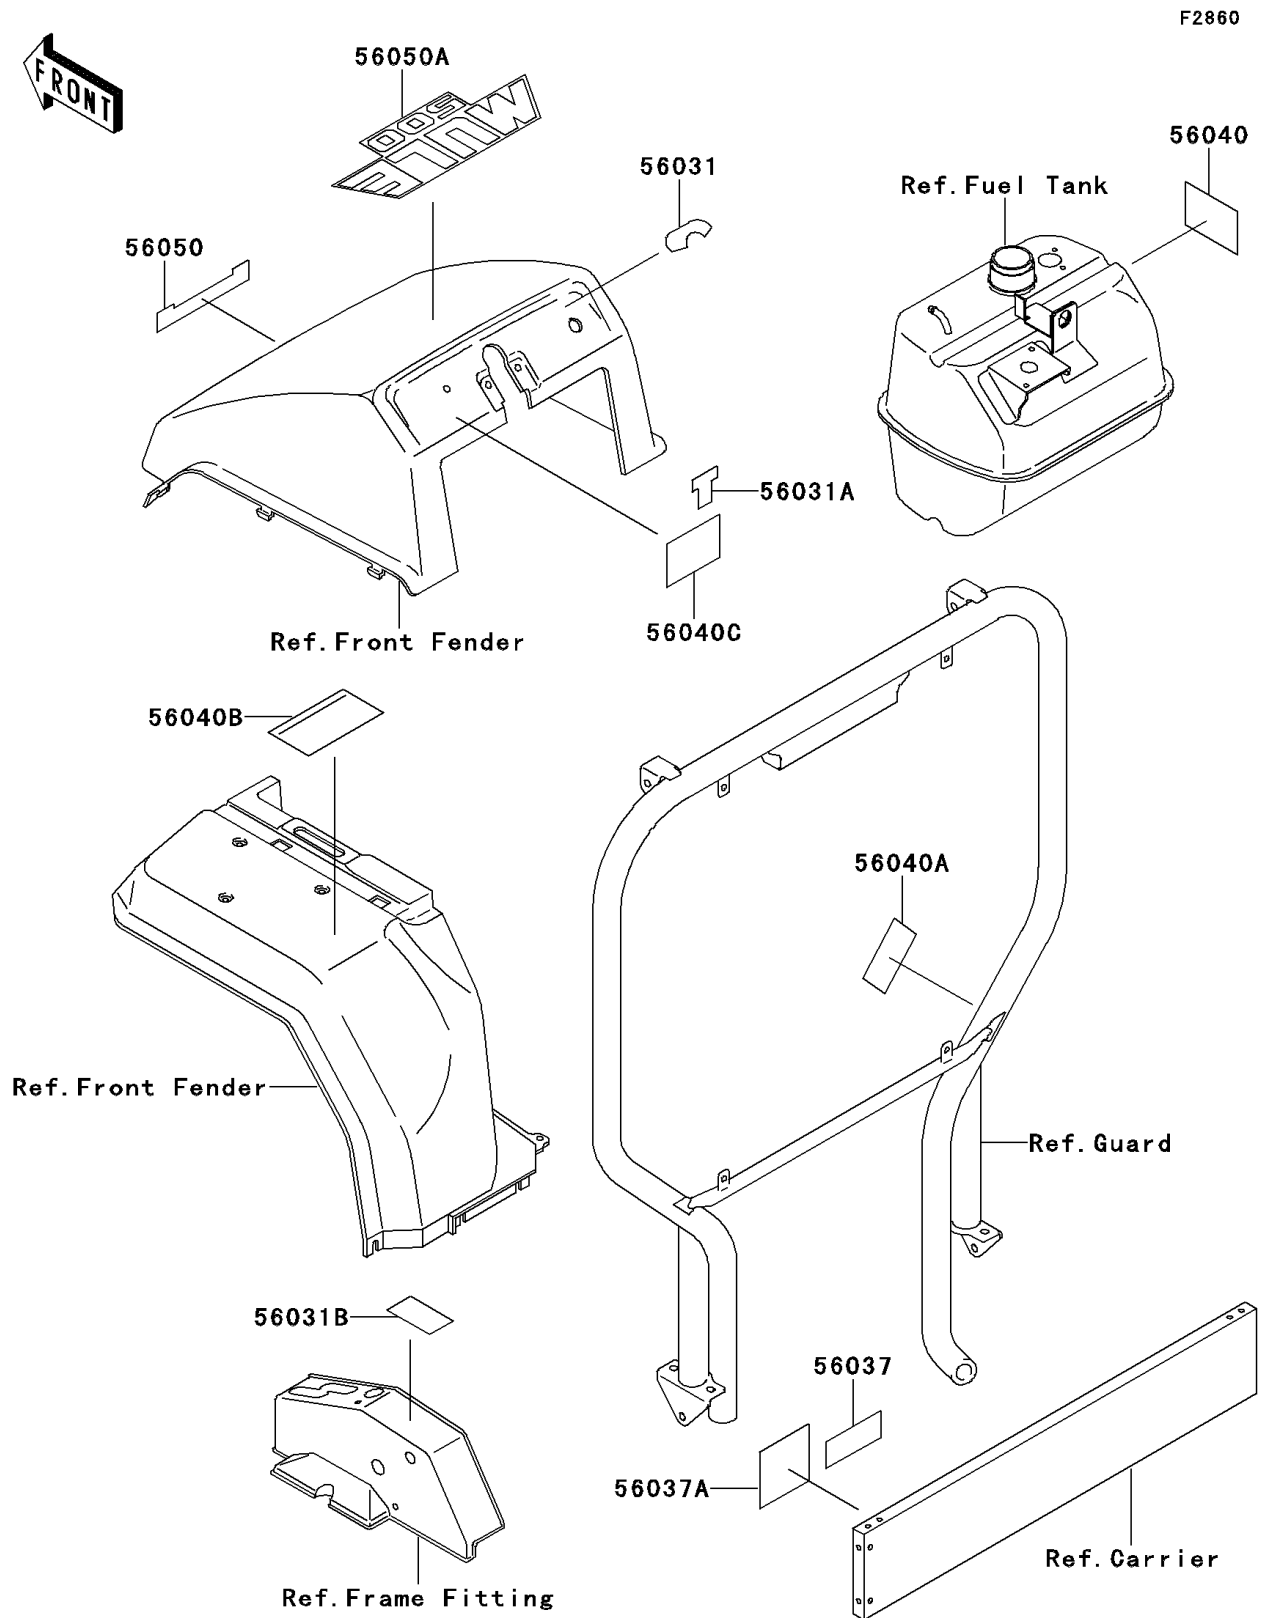

Mule 500 PARTS DIAGRAM

Labels

Mule 500 PARTS LIST

Labels

ITEM NAME	PART NUMBER	QUANTITY
LABEL-MANUAL,IGNITION SWITCH (Ref # 56031)	56031-1740	1
LABEL-MANUAL,LIGHTING SWITCH (Ref # 56031A)	56031-1741	1
LABEL-MANUAL,SHIFT CONTROL (Ref # 56031B)	56031-1742	1
LABEL-SPECIFICATION,CARGO CAPA (Ref # 56037)	56037-1526	1
LABEL-SPECIFICATION,TIRE INFO (Ref # 56037A)	56037-1608	1
LABEL-WARNING,FUEL TANK (Ref # 56040)	56040-1241	1
LABEL-WARNING,BED RAISED (Ref # 56040A)	56040-1242	1
LABEL-WARNING,GENERAL (Ref # 56040B)	56040-1316	1
LABEL-WARNING,OFF-HIGHWAY (Ref # 56040C)	56040-1317	1
MARK,KAWASAKI (Ref # 56050)	56050-1609	1
MARK,MULE 500 (Ref # 56050A)	56050-1610	1