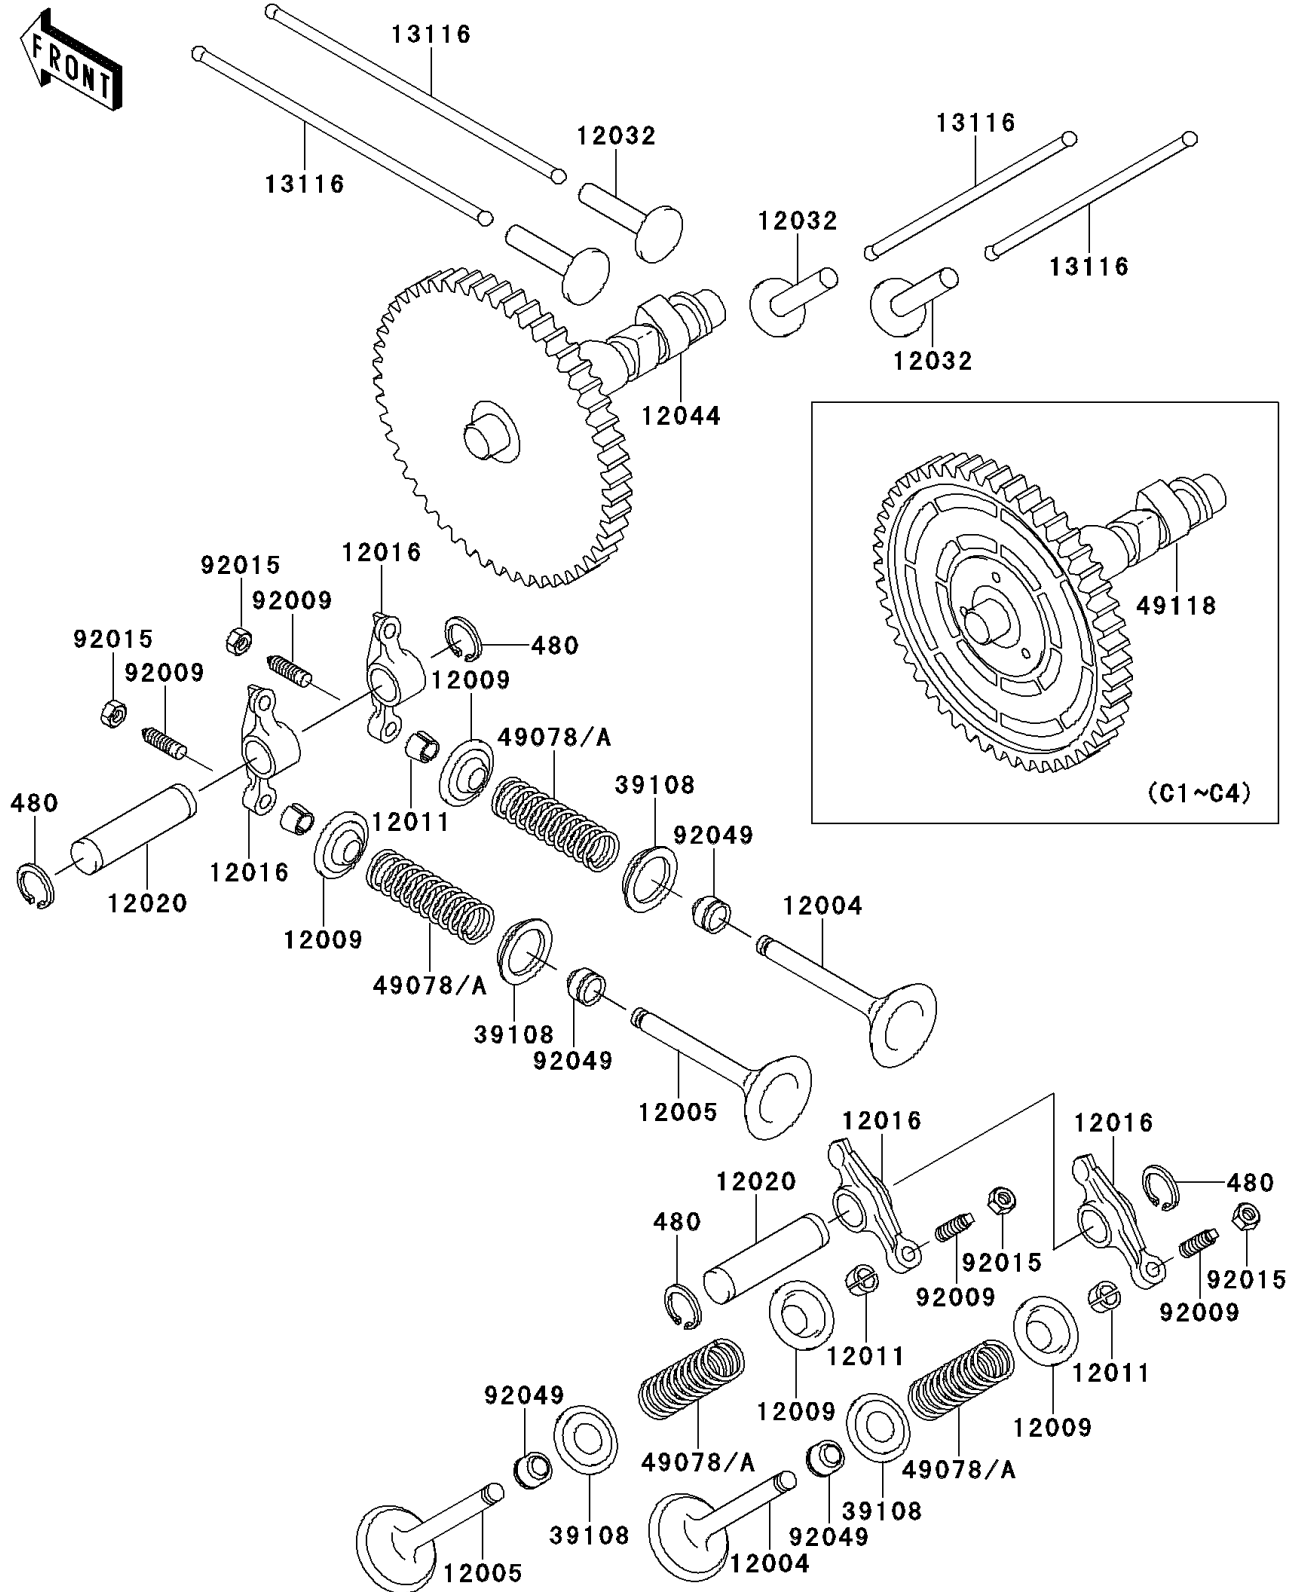

Mule 2500 PARTS DIAGRAM

Valve(s)/Camshaft(s)

E1211

Mule 2500 PARTS LIST

Valve(s)/Camshaft(s)

ITEM NAME	PART NUMBER	QUANTITY
CIRCLIP-TYPE-C,12MM (Ref # 480)	480J1200	4
VALVE-INTAKE (Ref # 12004)	12004-2104	2
VALVE-EXHAUST (Ref # 12005)	12005-2093	2
RETAINER-VALVE SPRING (Ref # 12009)	12009-2067	4
COLLET (Ref # 12011)	12011-2056	8
ARM-ROCKER (Ref # 12016)	12016-2056	4
SHAFT-ROCKER (Ref # 12020)	12020-2059	2
TAPPET (Ref # 12032)	12032-2064	4
ROD-PUSH (Ref # 13116)	13116-2057	4
RETAINER-SPRING (Ref # 39108)	39108-2057	4
SPRING-ENGINE VALVE (Ref # 49078)	49078-2071	4
CAMSHAFT-COMP (Ref # 49118)	49118-2082	1
SCREW,VALVE ADJUST (Ref # 92009)	92009-1109	4
NUT,VALVE ADJUST LOCK (Ref # 92015)	92015-1137	4
SEAL-OIL (Ref # 92049)	92049-2109	4