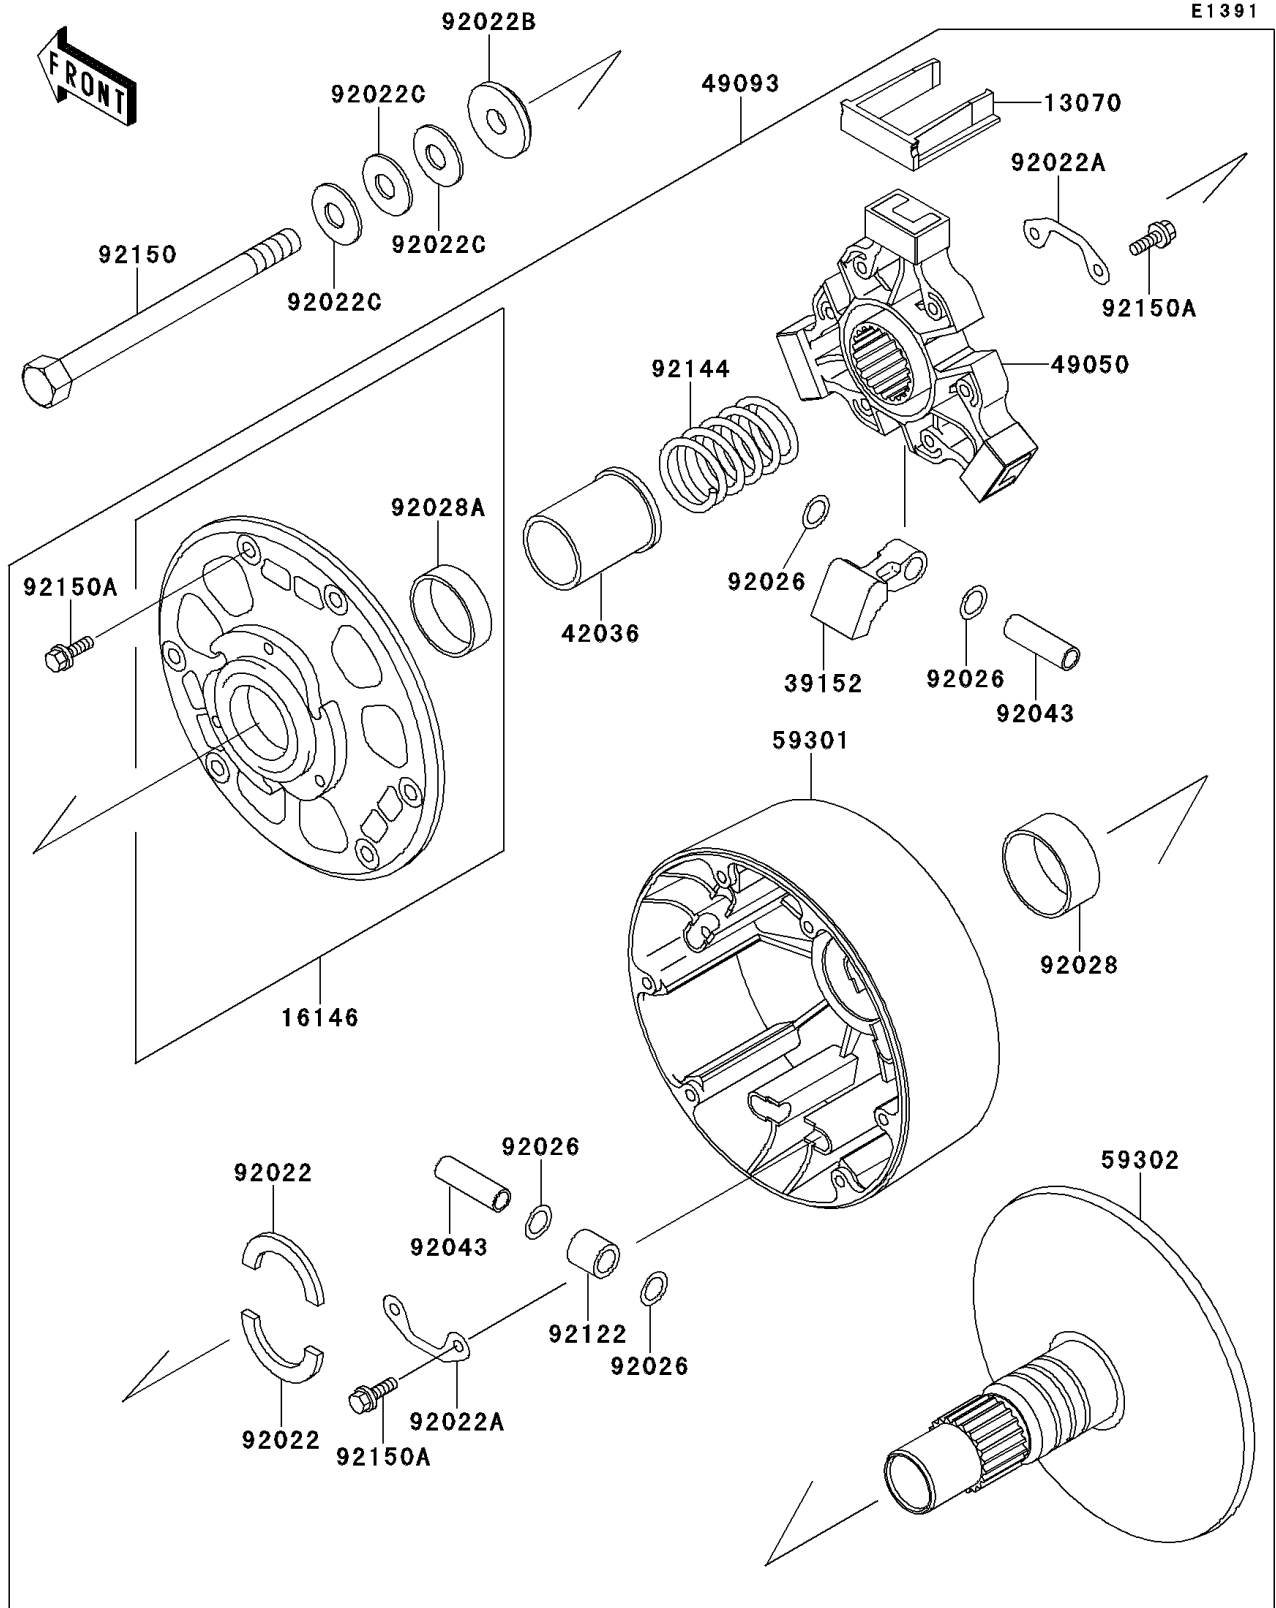

# Mule 2500 PARTS DIAGRAM

Drive Converter

E1391

# Mule 2500 PARTS LIST

## Drive Converter

ITEM NAME	PART NUMBER	QUANTITY
GUIDE (Ref # 13070)	13070-1185	3
COVER-ASSY (Ref # 16146)	16146-1088	1
WEIGHT-RAMP (Ref # 39152)	39152-1051	3
SLEEVE (Ref # 42036)	42036-1221	1
SPIDER (Ref # 49050)	49050-1053	1
CONVERTER-ASSY-DRIVE (Ref # 49093)	49093-1052	1
SHEAVE-MOVABLE (Ref # 59301)	59301-1058	1
SHEAVE-COMP (Ref # 59302)	59302-1055	1
WASHER,SPLIT (Ref # 92022)	92022-1897	2
WASHER (Ref # 92022A)	92022-1899	6
WASHER,SLEEVE (Ref # 92022B)	92022-1900	1
WASHER,SPECIAL CONICAL (Ref # 92022C)	92022-1901	3
SPACER,10X16X0.8 (Ref # 92026)	92026-1304	12
BUSHING,43X47X20 (Ref # 92028)	92028-1508	1
BUSHING,40X44X12 (Ref # 92028A)	92028-1511	1
PIN,6.5X10X38 (Ref # 92043)	92043-1370	6
ROLLER (Ref # 92122)	92122-1152	3
SPRING,DRIVE (Ref # 92144)	92144-1196	1
BOLT,12X163.5 (Ref # 92150)	92150-1008	1
BOLT,6X20 (Ref # 92150A)	92150-1014	18