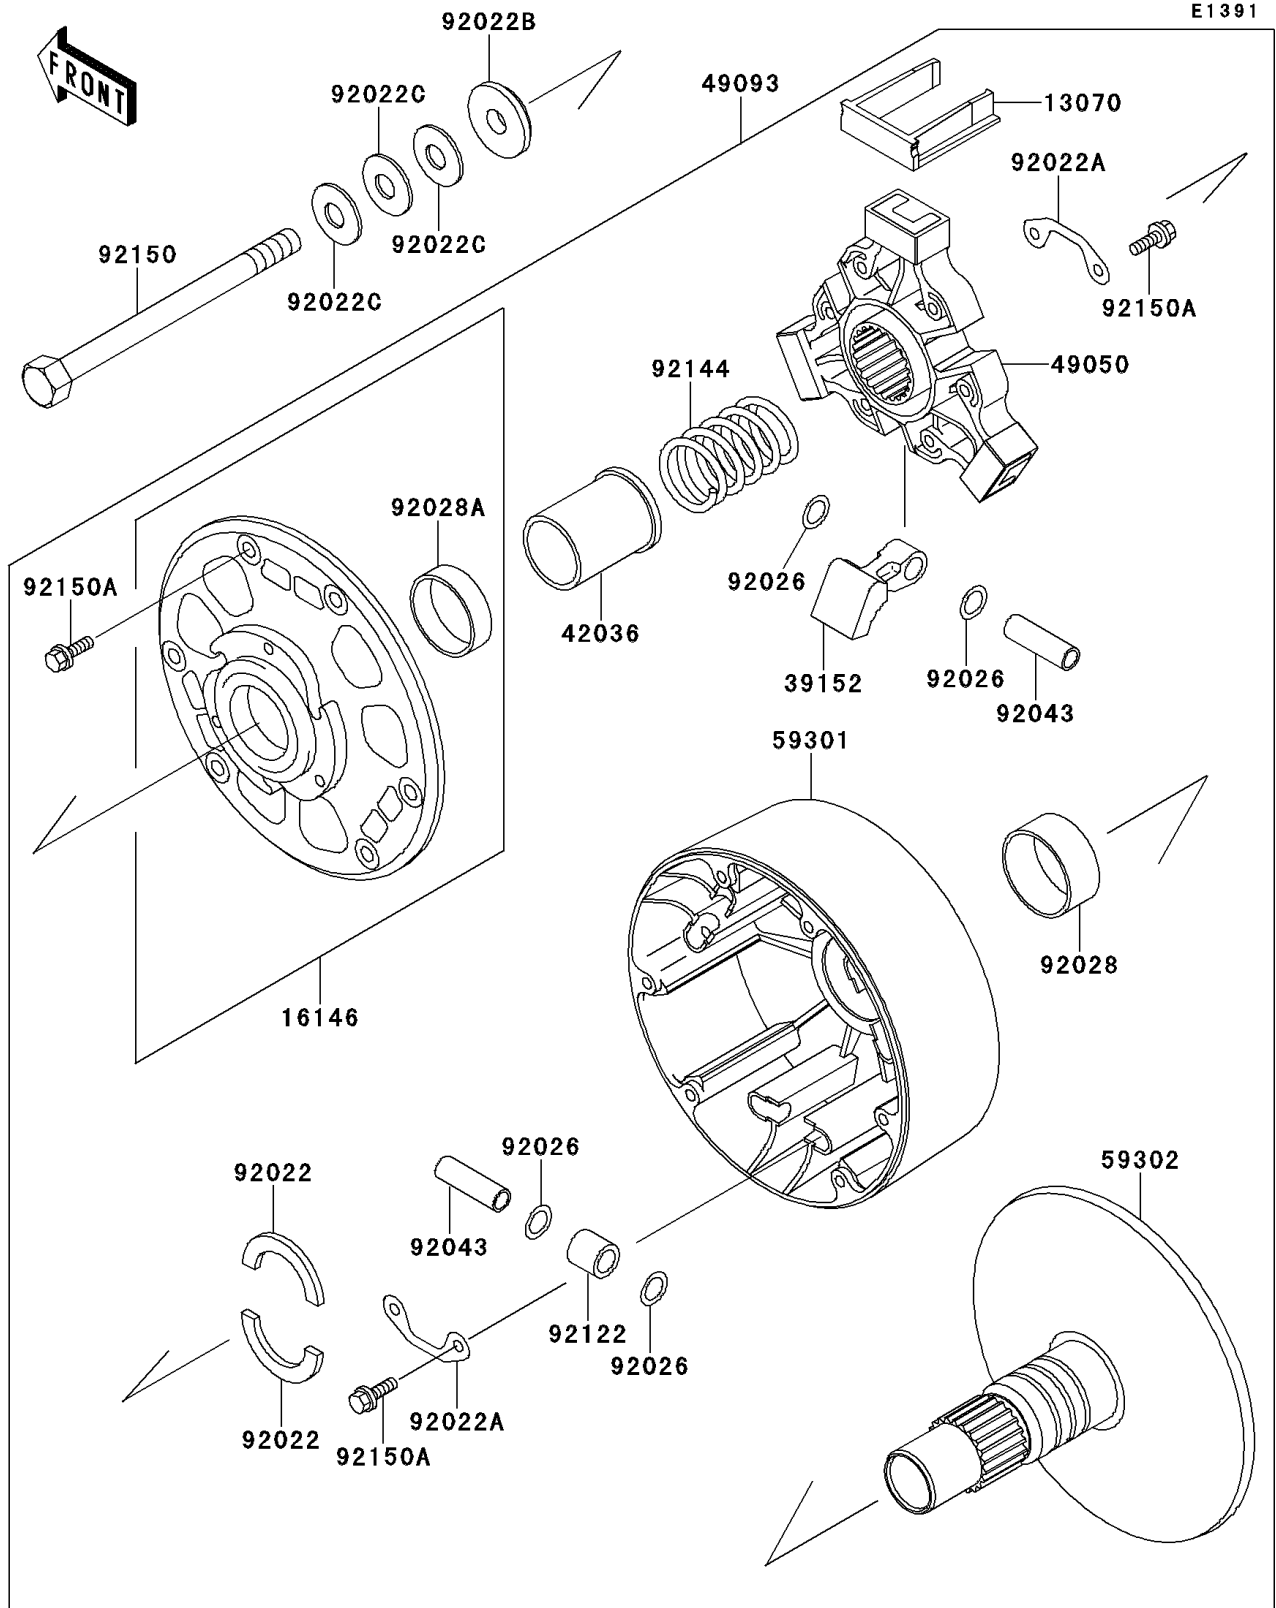

Mule 2500 PARTS DIAGRAM

Drive Converter

Mule 2500 PARTS LIST

Drive Converter

ITEM NAME	PART NUMBER	QUANTITY
GUIDE (Ref # 13070)	13070-1185	3
COVER-ASSY (Ref # 16146)	16146-1088	1
WEIGHT-RAMP (Ref # 39152)	39152-1051	3
SLEEVE (Ref # 42036)	42036-1221	1
SPIDER (Ref # 49050)	49050-1053	1
CONVERTER-ASSY-DRIVE (Ref # 49093)	49093-1052	1
SHEAVE-MOVABLE (Ref # 59301)	59301-1058	1
SHEAVE-COMP (Ref # 59302)	59302-1055	1
WASHER,SPLIT (Ref # 92022)	92022-1897	2
WASHER (Ref # 92022A)	92022-1899	6
WASHER,SLEEVE (Ref # 92022B)	92022-1900	1
WASHER,SPECIAL CONICAL (Ref # 92022C)	92022-1901	3
SPACER,10X16X0.8 (Ref # 92026)	92026-1304	12
BUSHING,43X47X20 (Ref # 92028)	92028-1508	1
BUSHING,40X44X12 (Ref # 92028A)	92028-1511	1
PIN,6.5X10X38 (Ref # 92043)	92043-1370	6
ROLLER (Ref # 92122)	92122-1152	3
SPRING,DRIVE (Ref # 92144)	92144-1196	1
BOLT,12X163.5 (Ref # 92150)	92150-1008	1
BOLT,6X20 (Ref # 92150A)	92150-1014	18