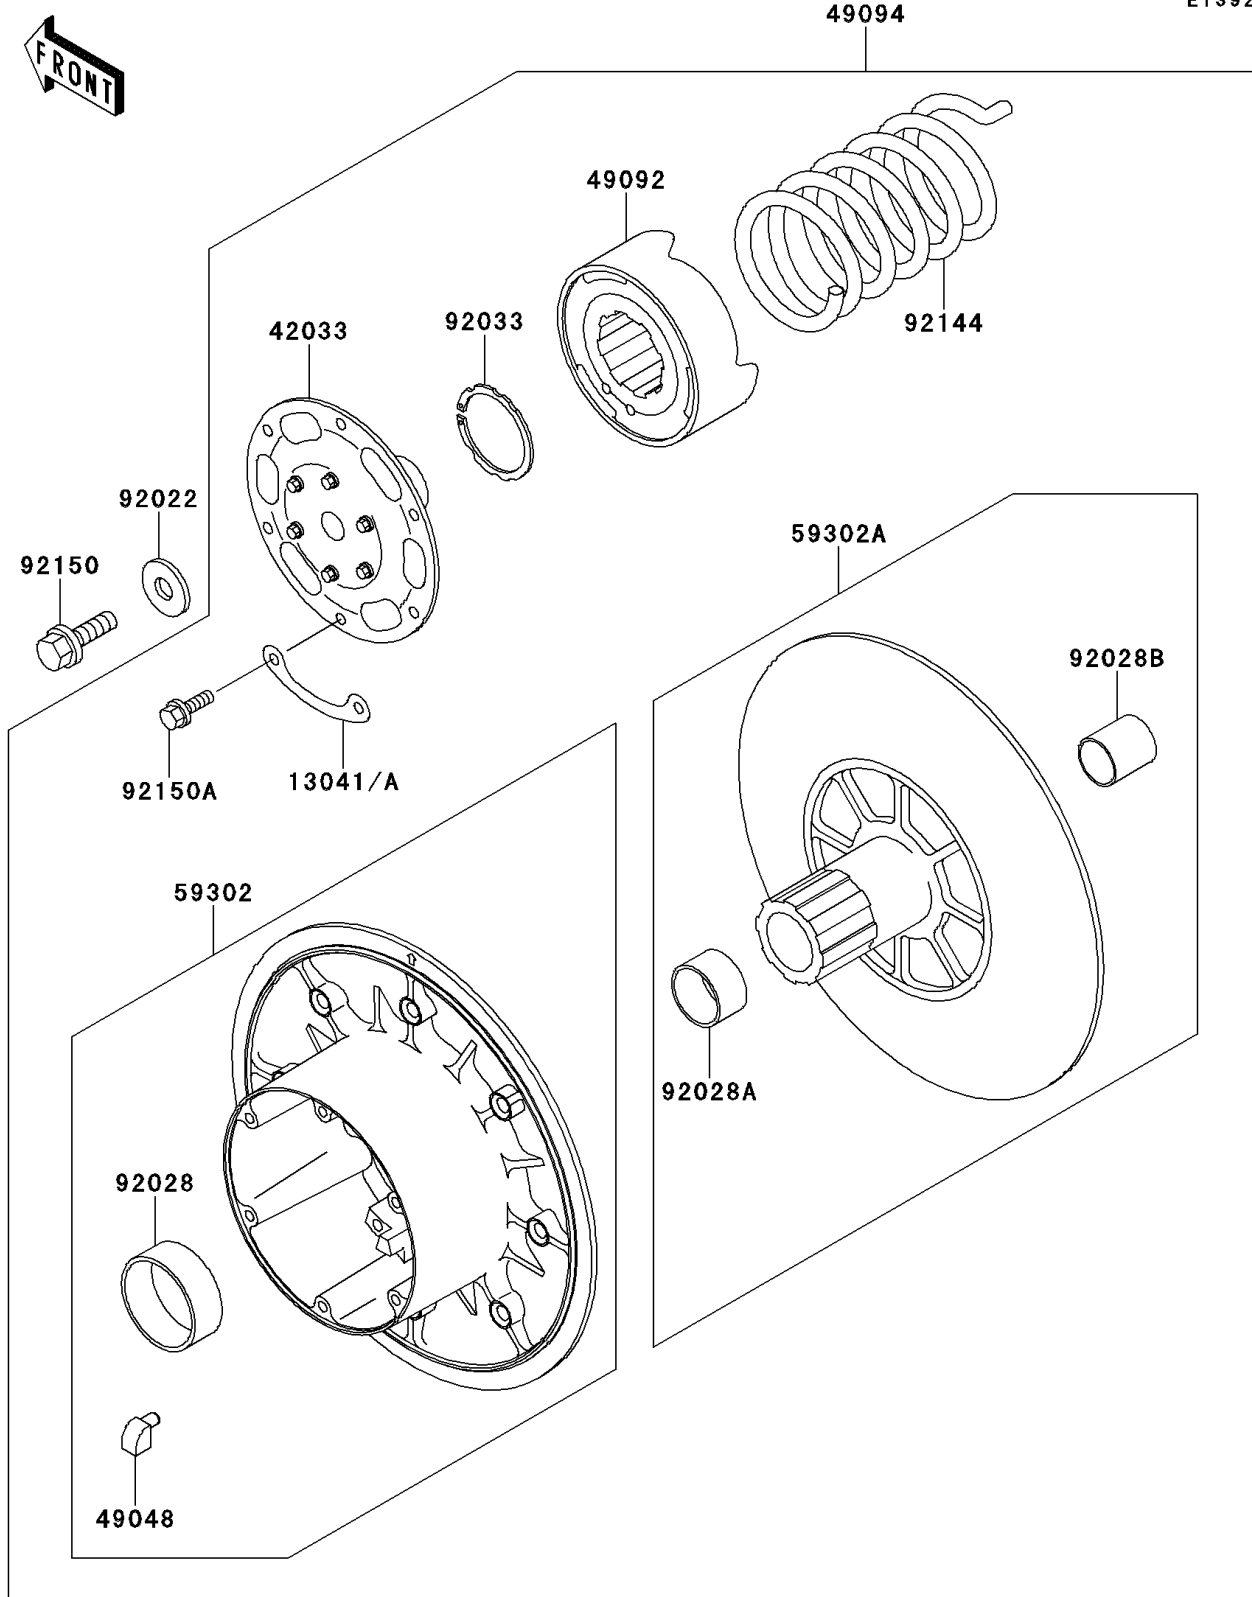

Mule 2500 PARTS DIAGRAM

Driven Converter

E1392

Mule 2500 PARTS LIST

Driven Converter

ITEM NAME	PART NUMBER	QUANTITY
BALANCER,T=0.8 (Ref # 13041)	13041-1084	AR
BALANCER,T=1.0 (Ref # 13041A)	13041-1085	AR
COUPLING-ASSY (Ref # 42033)	42033-1124	1
SHOE (Ref # 49048)	49048-1054	3
RAMP (Ref # 49092)	49092-1051	1
CONVERTER-ASSY-DRIVEN (Ref # 49094)	49094-1051	1
SHEAVE-COMP,FIXED (Ref # 59302)	59302-1053	1
SHEAVE-COMP,MOVABLE (Ref # 59302A)	59302-1054	1
WASHER,12.5X32X3.2 (Ref # 92022)	92022-1982	1
BUSHING,50X55X20 (Ref # 92028)	92028-1512	1
BUSHING,32X36X20 (Ref # 92028A)	92028-1513	1
BUSHING,25X28X30 (Ref # 92028B)	92028-1514	1
RING-SNAP (Ref # 92033)	92033-1241	1
SPRING,DRIVEN CONVERTER (Ref # 92144)	92144-1197	1
BOLT,12X35 (Ref # 92150)	92150-1009	1
BOLT,6X20 (Ref # 92150A)	92150-1014	6