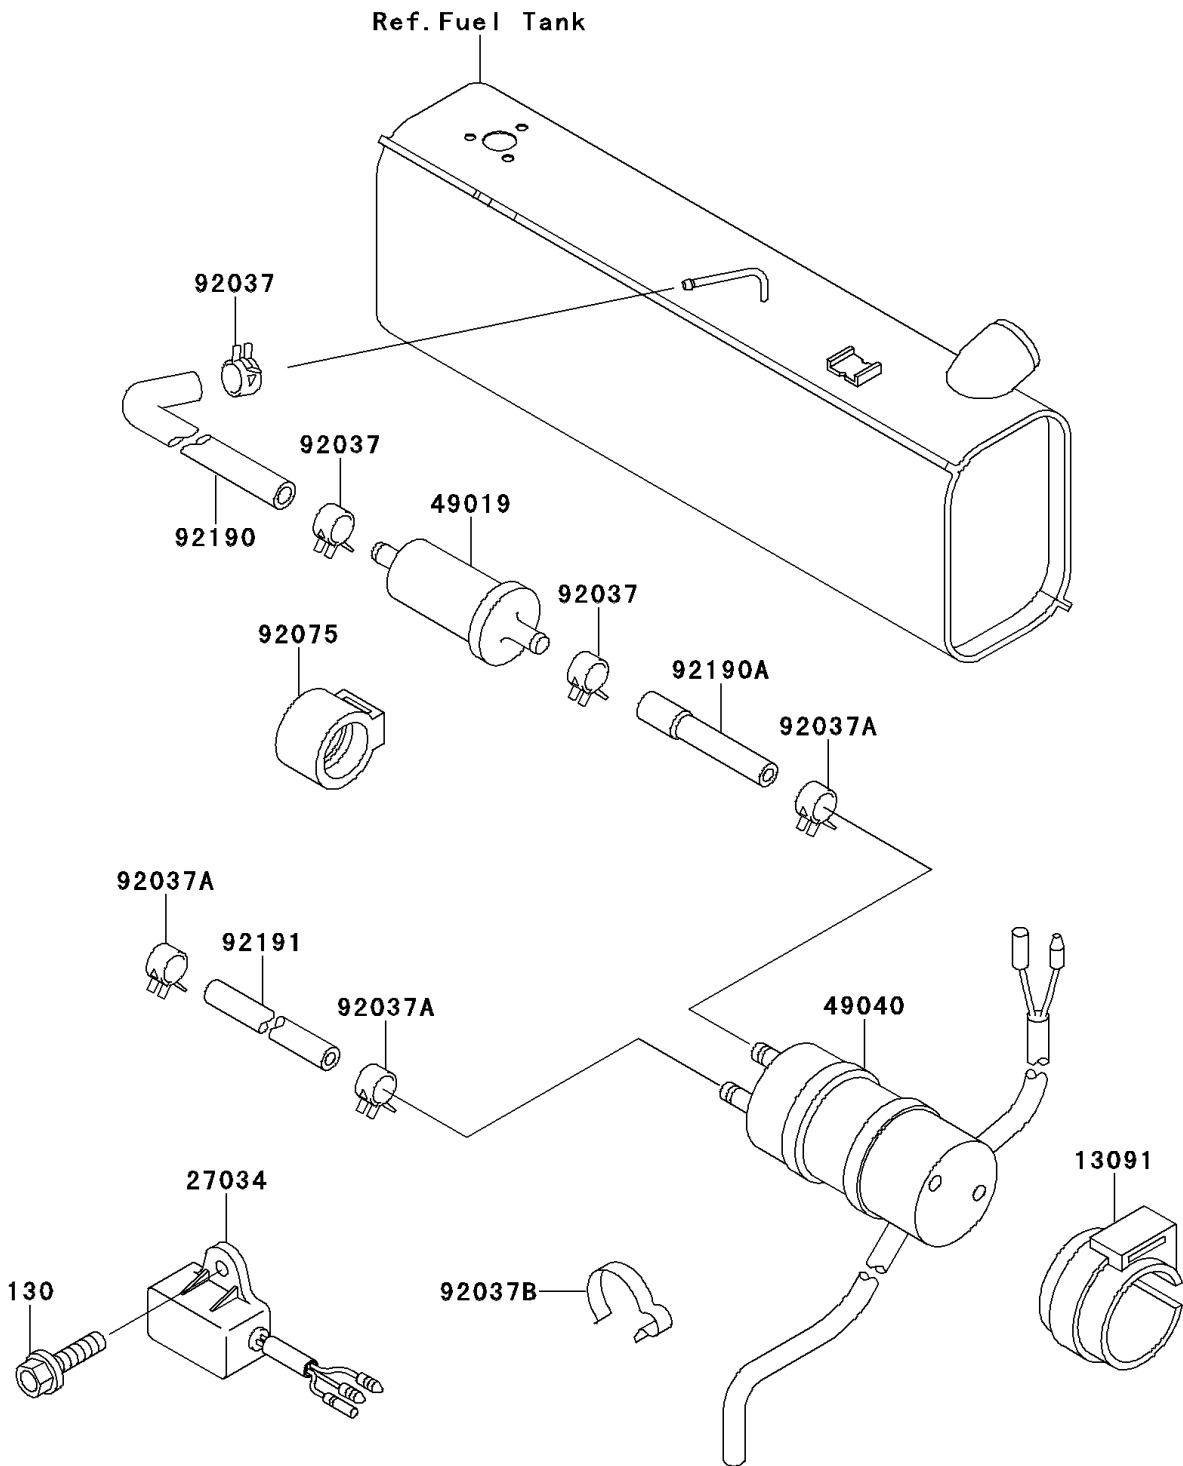

# Mule 2500 PARTS DIAGRAM

Fuel Pump

E1520

## Mule 2500 PARTS LIST

### Fuel Pump

ITEM NAME	PART NUMBER	QUANTITY
BOLT-FLANGED,6X14,BLACK (Ref # 130)	130J0614	1
HOLDER (Ref # 13091)	13091-1512	1
RELAY,FUEL CUT (Ref # 27034)	27034-1053	1
FILTER-FUEL (Ref # 49019)	49019-1055	1
PUMP-FUEL (Ref # 49040)	49040-1055	1
CLAMP (Ref # 92037)	92037-1181	3
CLAMP,TUBE (Ref # 92037A)	92037-1505	3
CLAMP,HOSE (Ref # 92037B)	92037-1552	1
DAMPER,FUEL FILTER (Ref # 92075)	92075-1853	1
TUBE,8X13X370 (Ref # 92190)	92190-1325	1
TUBE,FILTER-PUMP (Ref # 92190A)	92190-1437	1
TUBE,PUMP-CARBURETOR (Ref # 92191)	92191-1042	1