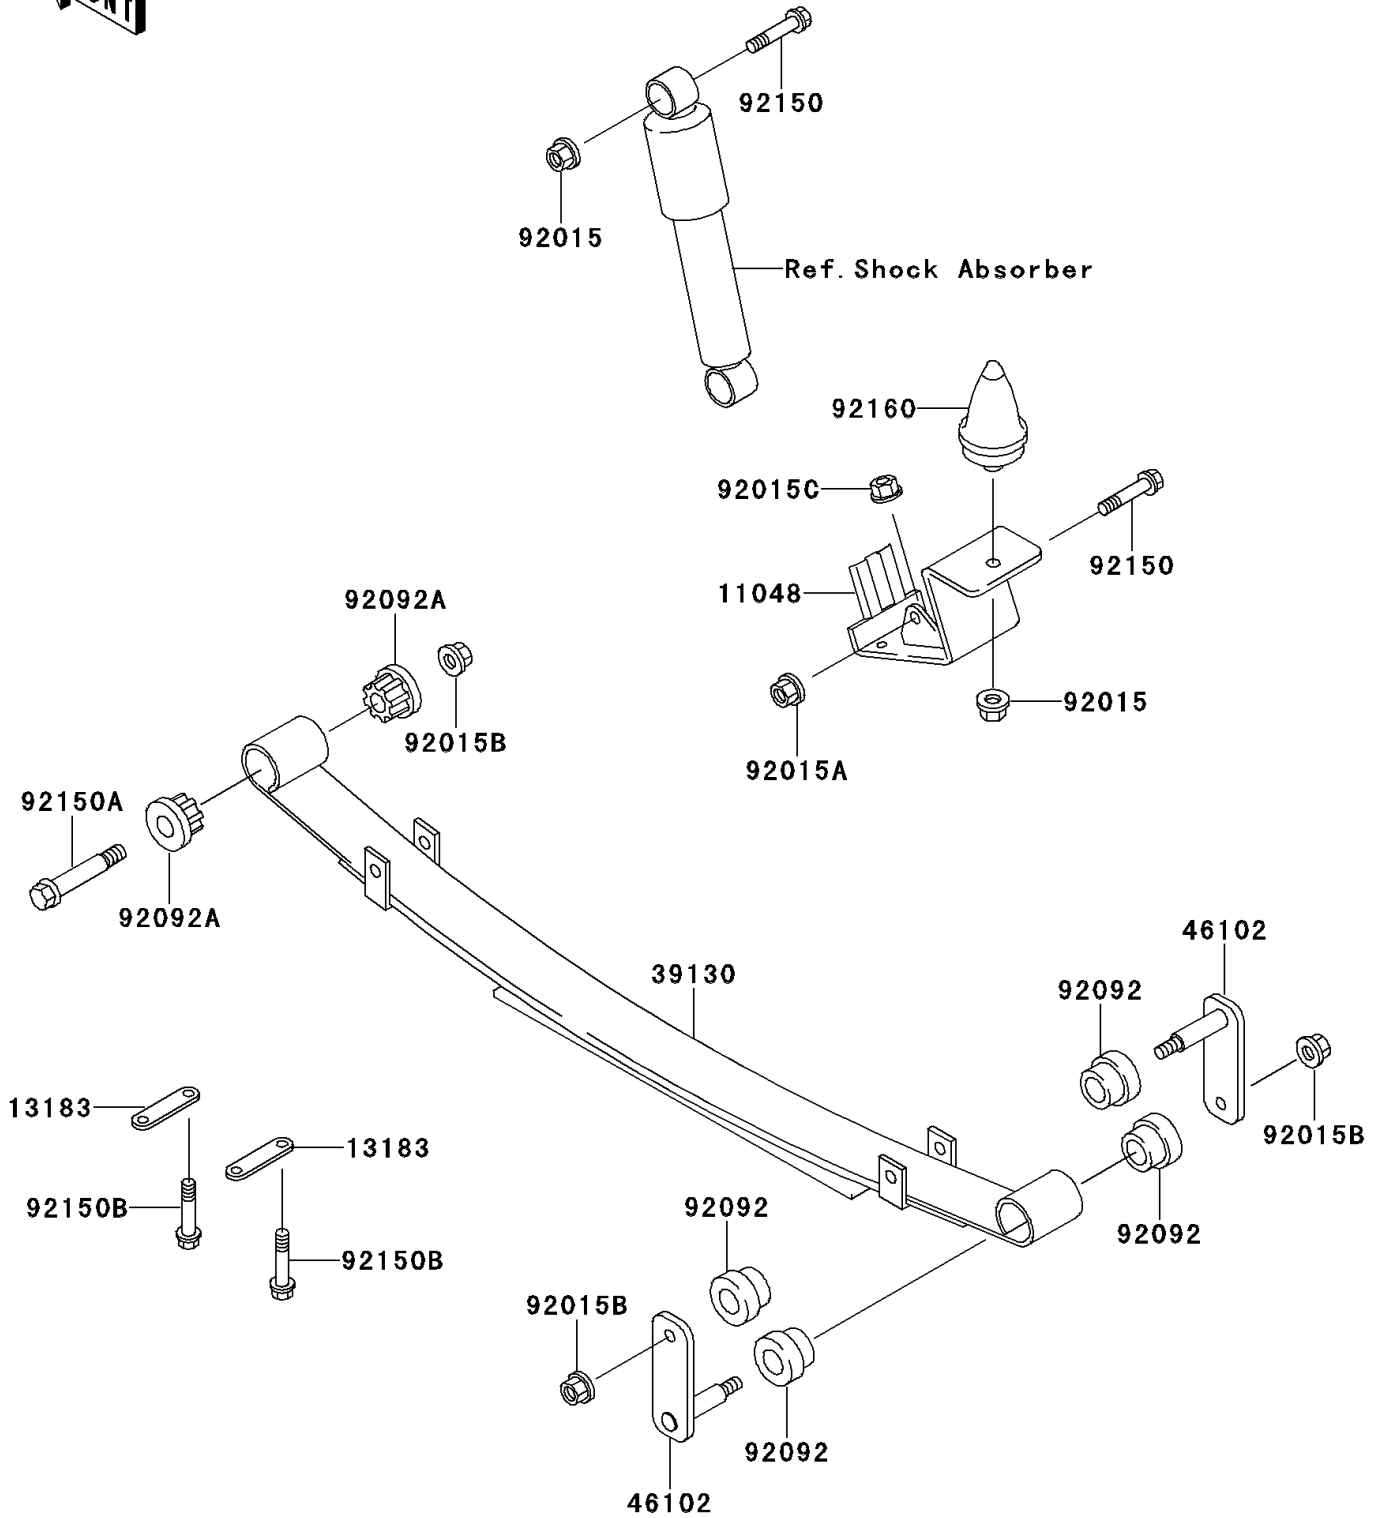

# Mule 2500 PARTS DIAGRAM

Rear Suspension

F2153

## Mule 2500 PARTS LIST

### Rear Suspension

ITEM NAME	PART NUMBER	QUANTITY
BRACKET,LEAF SPRING (Ref # 11048)	11048-1082	2
PLATE,LEAF SPRING (Ref # 13183)	13183-1447	4
SPRING-LEAF (Ref # 39130)	39130-1066	2
ROD,LEAF SPRING,RR (Ref # 46102)	46102-1338	4
NUT,FLANGED,10MM (Ref # 92015)	92015-1335	4
NUT,LOCK,10MM (Ref # 92015A)	92015-1597	2
NUT (Ref # 92015B)	92015-1706	6
NUT,LOCK,10MM (Ref # 92015C)	92015-1808	8
BUSHING-RUBBER (Ref # 92092)	92092-1069	8
BUSHING-RUBBER (Ref # 92092A)	92092-1070	4
BOLT,FLANGED,10X52 (Ref # 92150)	92150-1023	4
BOLT,12MM (Ref # 92150A)	92150-1284	2
BOLT,10X52 (Ref # 92150B)	92150-1287	8
DAMPER,BUMP STOPPER (Ref # 92160)	92160-1136	2