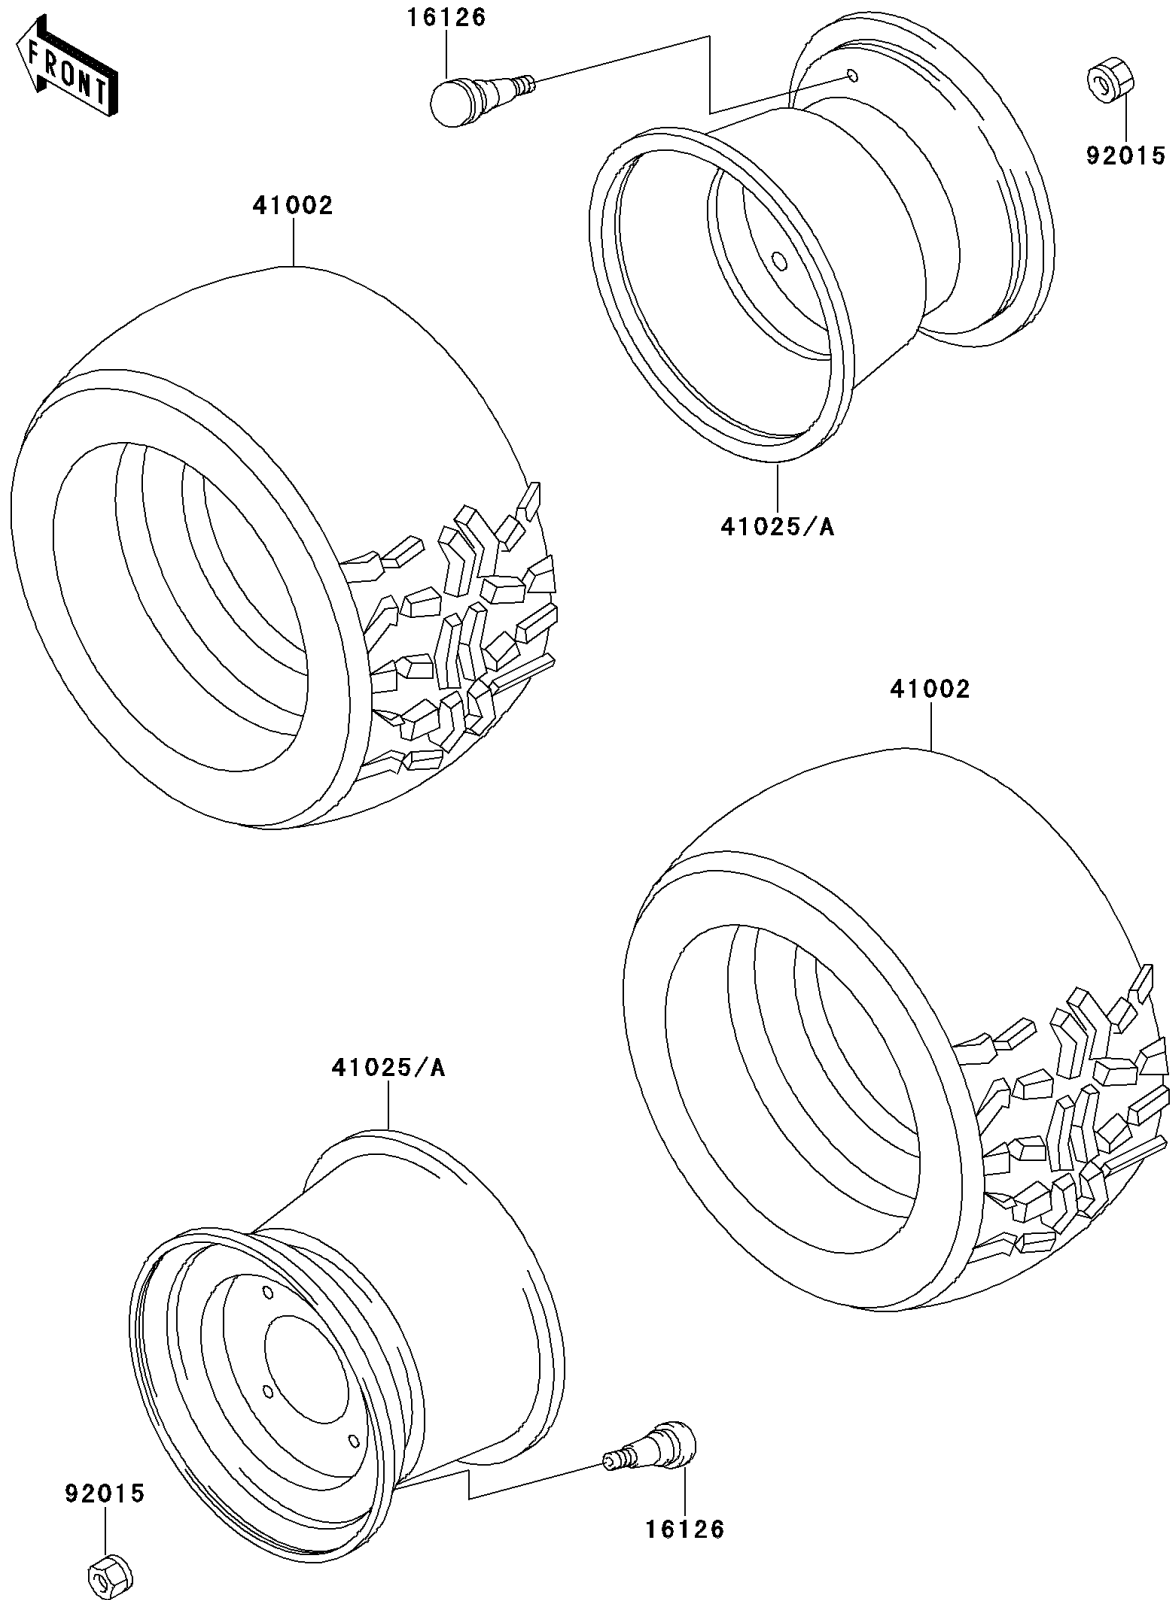

Mule 2500 PARTS DIAGRAM

Wheels/Tires

F2210

Mule 2500 PARTS LIST

Wheels/Tires

ITEM NAME	PART NUMBER	QUANTITY
VALVE (Ref # 16126)	16126-4001	4
TIRE,22X11.00-10 4PR,KT869A(D) (Ref # 41002)	41002-1752	4
RIM,10X8.5,J.WHITE (Ref # 41025A)	41025-1236-8C	4
NUT (Ref # 92015)	92015-1706	16