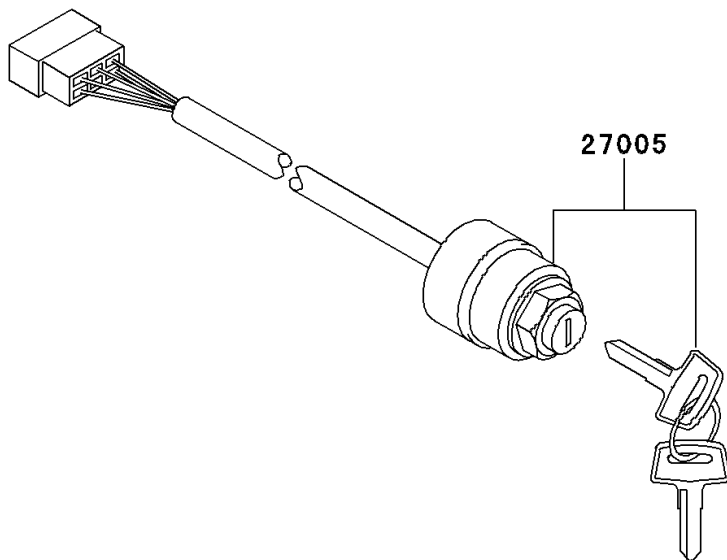

# Mule 2500 PARTS DIAGRAM

Headlight(s)/Ignition Switch

F2711

# Mule 2500 PARTS LIST

## Headlight(s)/Ignition Switch

ITEM NAME	PART NUMBER	QUANTITY
LAMP-ASSY-HEAD (Ref # 23001)	23001-1120	2
SWITCH-ASSY-IGNITION (Ref # 27005)	27005-1146	1
KEY-LOCK,BLANK (Ref # 27008)	27008-1153	1
KEY-LOCK,BLANK (Ref # 27008A)	27008-1157	1
SWITCH,HEAD LAMP (Ref # 27010)	27010-1265	1