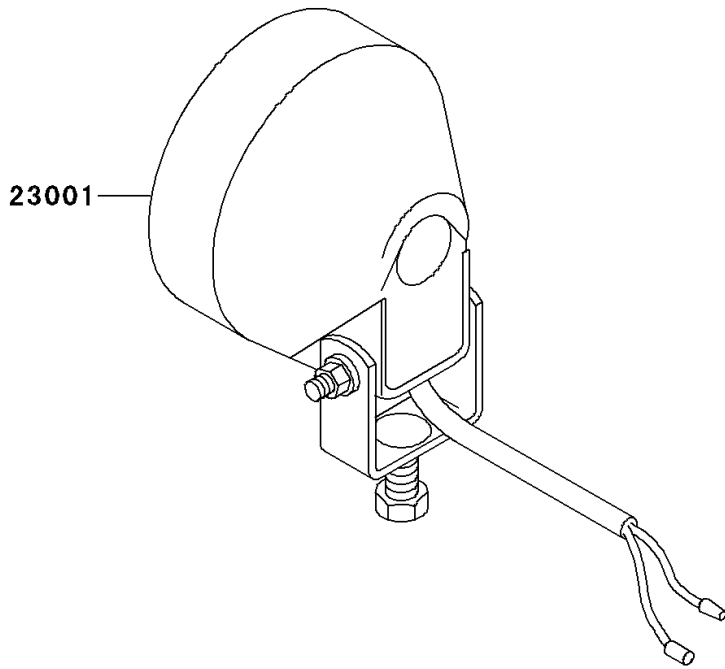

# Mule 2500 PARTS DIAGRAM

Headlight(s)/Ignition Switch

F2711

# Mule 2500 PARTS LIST

## Headlight(s)/Ignition Switch

ITEM NAME	PART NUMBER	QUANTITY
LAMP-ASSY-HEAD (Ref # 23001)	23001-1120	2
SWITCH-ASSY-IGNITION (Ref # 27005)	27005-1146	1
KEY-LOCK,BLANK (Ref # 27008)	27008-1153	1
KEY-LOCK,BLANK (Ref # 27008A)	27008-1157	1
SWITCH,HEAD LAMP (Ref # 27010)	27010-1265	1