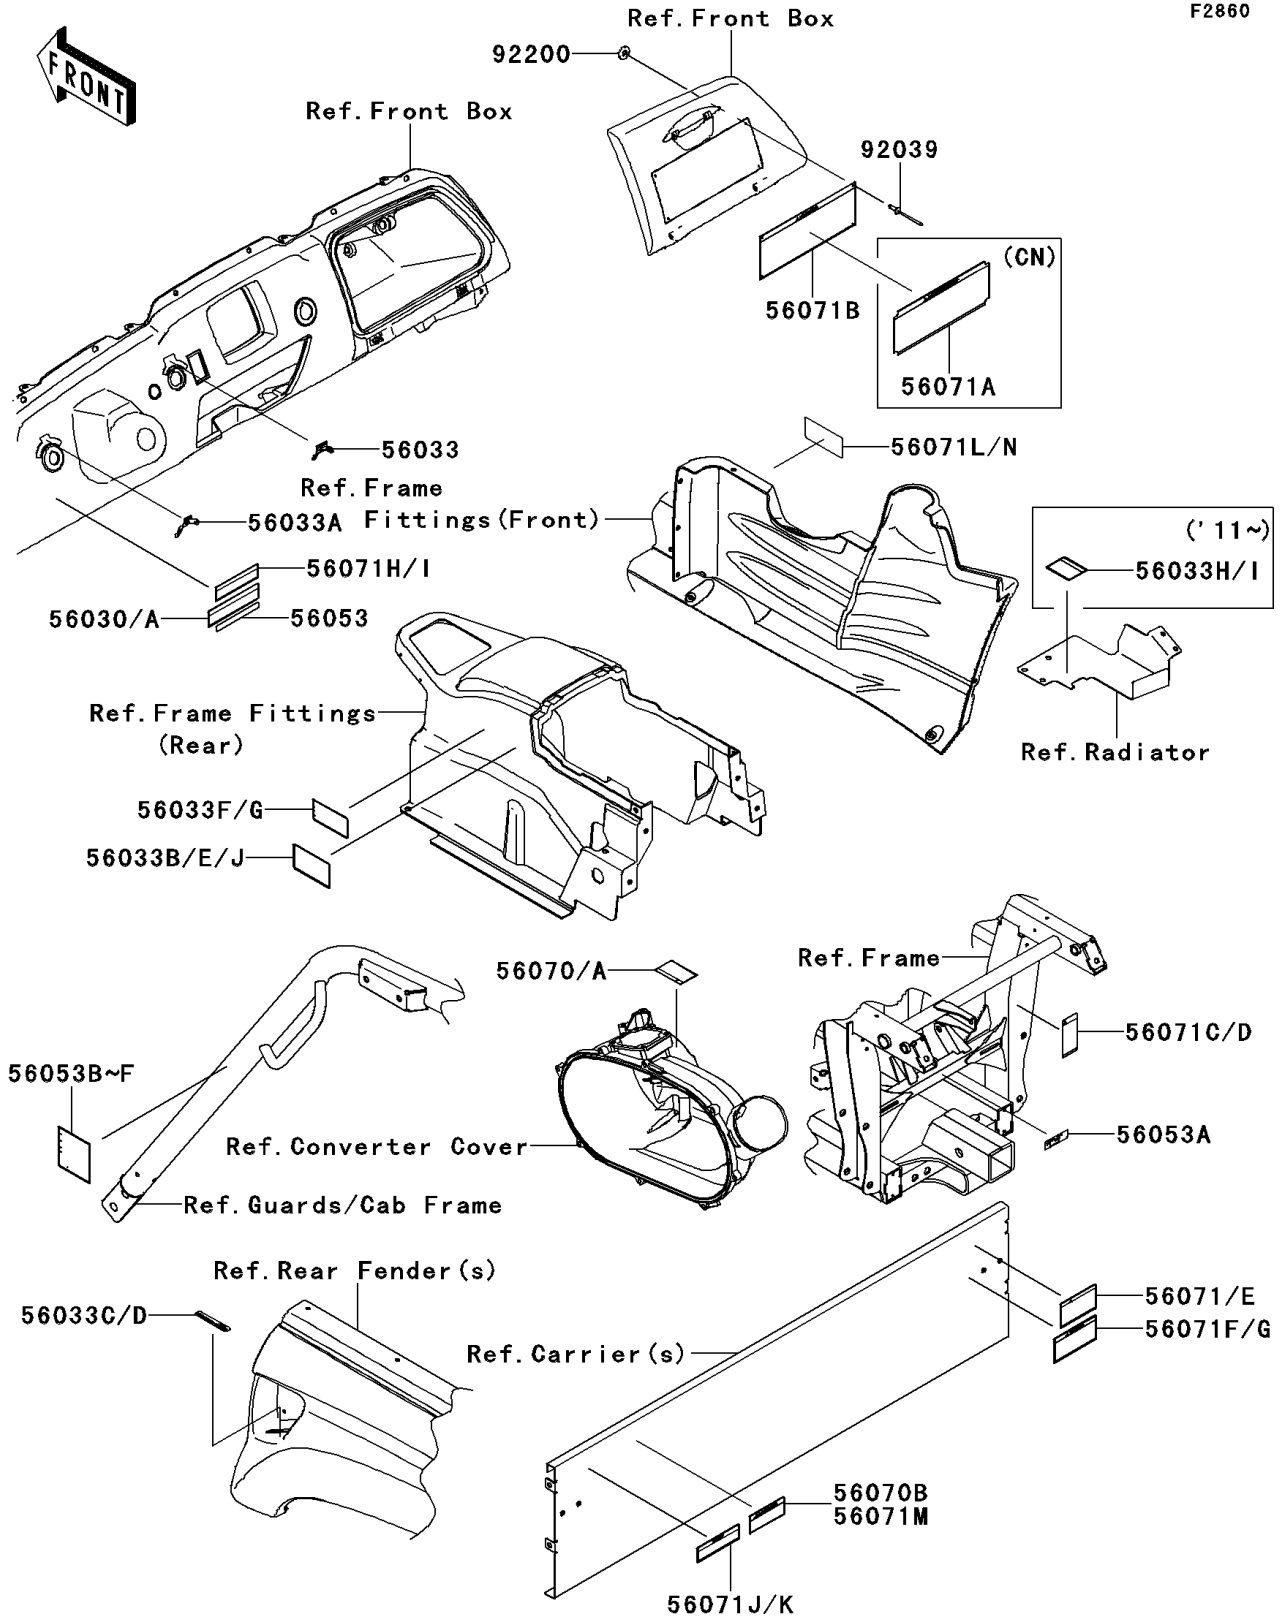

2012 TERYX® 750 FI 4x4 PARTS DIAGRAM

Labels

F2860

2012 TERYX® 750 FI 4x4 PARTS LIST

Labels

ITEM NAME	PART NUMBER	QUANTITY
LABEL,PARKING LEVER (Ref # 56030)	56030-0213	1
LABEL-MANUAL,MAIN SWITCH (Ref # 56033)	56033-0190	1
LABEL-MANUAL,HEAD LAMP SWITCH (Ref # 56033A)	56033-0228	1
LABEL-MANUAL,CARRIER LEVER,LH (Ref # 56033C)	56033-0290	1
LABEL-MANUAL,CARRIER LEVER,RH (Ref # 56033D)	56033-0291	1
LABEL-MANUAL,AIR CLEANER (Ref # 56033F)	56033-0347	1
LABEL-MANUAL,OIL MAINTENANCE (Ref # 56033H)	56033-0372	1
LABEL-MANUAL,DRIVE BELT (Ref # 56033J)	56033-0739	1
LABEL-SPECIFICATION (Ref # 56053)	56053-0278	1
LABEL,TRAILER HITCH (Ref # 56053A)	56053-0348	1
LABEL-SPECIFICATION,TIRE INFO (Ref # 56053F)	56053-0555	1
LABEL-WARNING,CVT COVER (Ref # 56070)	56070-1269	1
LABEL-WARNING,BED RAISED (Ref # 56070B)	56070-7515	1
LABEL-WARNING,CARGO NET (Ref # 56071)	56071-0048	1
LABEL-WARNING,SERIOUS INJURY (Ref # 56071B)	56071-0068	1
LABEL-WARNING,TRAILER HITCH (Ref # 56071C)	56071-0099	1
LABEL-WARNING,CARGO BED (Ref # 56071F)	56071-0113	1
LABEL-WARNING,SHIFT CAUTION (Ref # 56071H)	56071-0128	1
LABEL-WARNING,CARGO BED NOTICE (Ref # 56071J)	56071-0146	1
LABEL-WARNING,GASOLINE (Ref # 56071L)	56071-7501	1
RIVET,3.2X8 (Ref # 92039)	92039-3763	4
WASHER,3.5X8X1 (Ref # 92200)	92200-1251	4
LABEL,PARKING BRAKE,FRN (Ref # 56030A)	56030-0330	1
LABEL-MANUAL,CVT,FRN (Ref # 56033E)	56033-0305	1
LABEL-MANUAL,AIR CLEANER,FRN (Ref # 56033G)	56033-0348	1
LABEL-MANUAL,OIL MAINTENANCE,FRN (Ref # 56033I)	56033-0373	1
LABEL-SPECIFICATION,TIRE INFO,FRN (Ref # 56053E)	56053-0516	1
LABEL-WARNING,CVT COVER,FRN (Ref # 56070A)	56070-1271	1
LABEL-WARNING,GENERAL,FRN (Ref # 56071A)	56071-0053	1