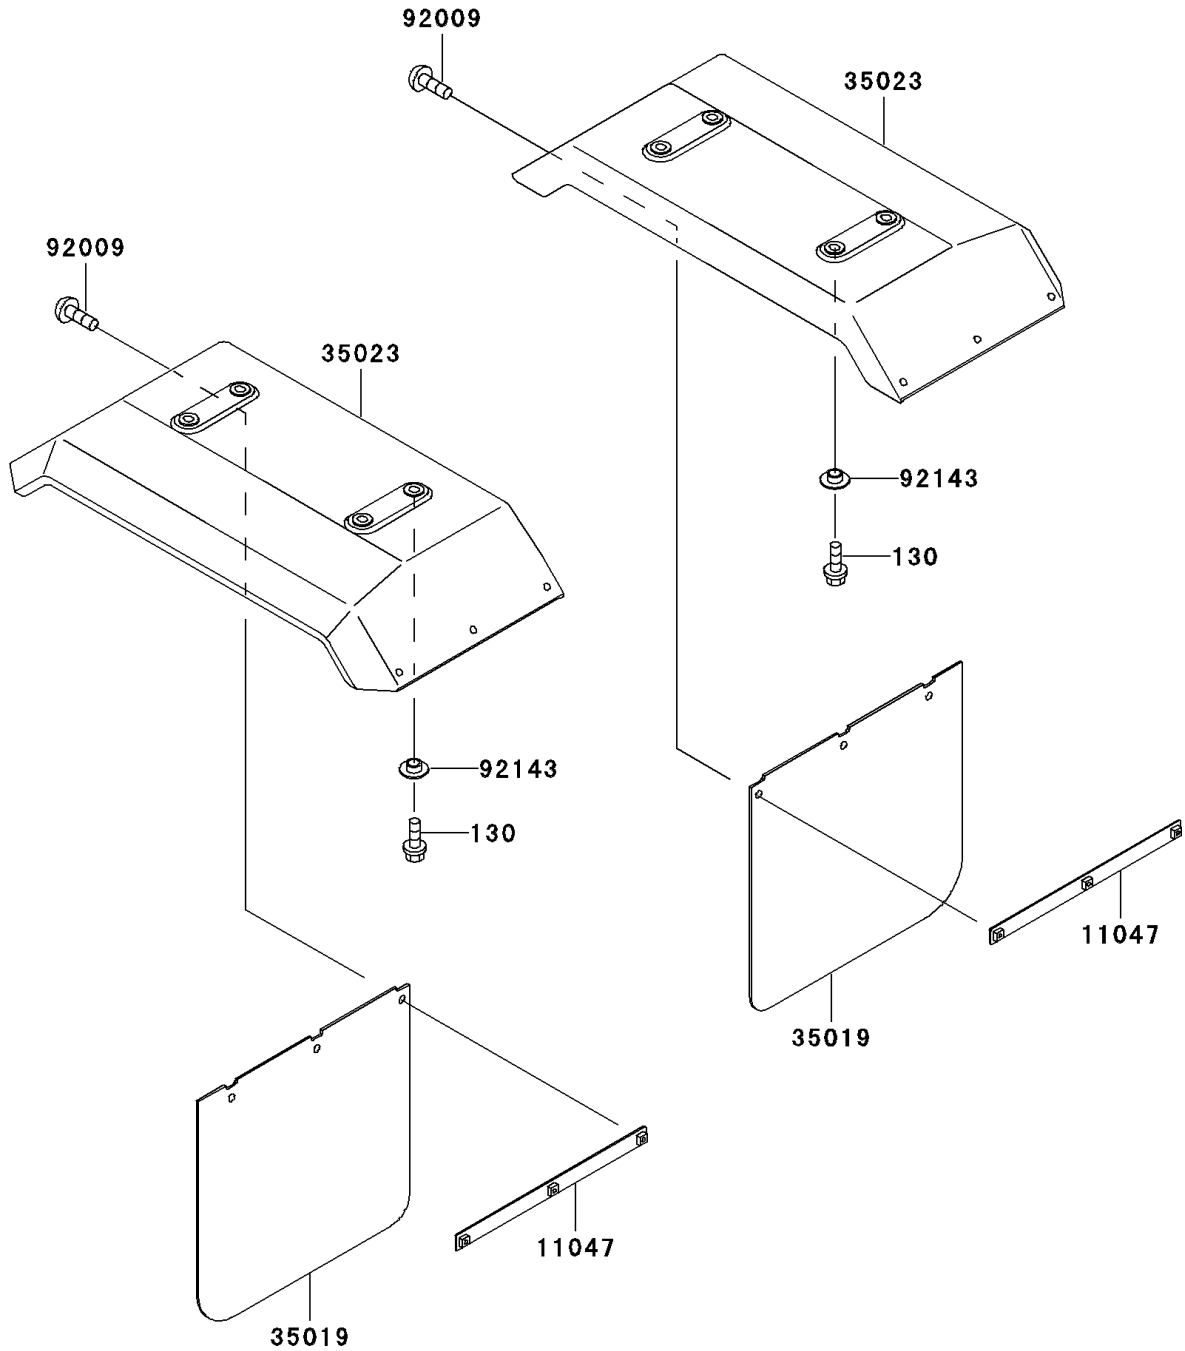

Mule 550 PARTS DIAGRAM

Rear Fender(s)

F2172

Mule 550 PARTS LIST

Rear Fender(s)

ITEM NAME	PART NUMBER	QUANTITY
BOLT-FLANGED,6X14,BLACK (Ref # 130)	130J0614	8
BRACKET,REAR FLAP (Ref # 11047)	11047-1172	2
FLAP,REAR FENDER (Ref # 35019)	35019-1244	2
FENDER-REAR (Ref # 35023)	35023-1298	2
SCREW,6X14 (Ref # 92009)	92009-1288	6
COLLAR (Ref # 92143)	92143-1087	8