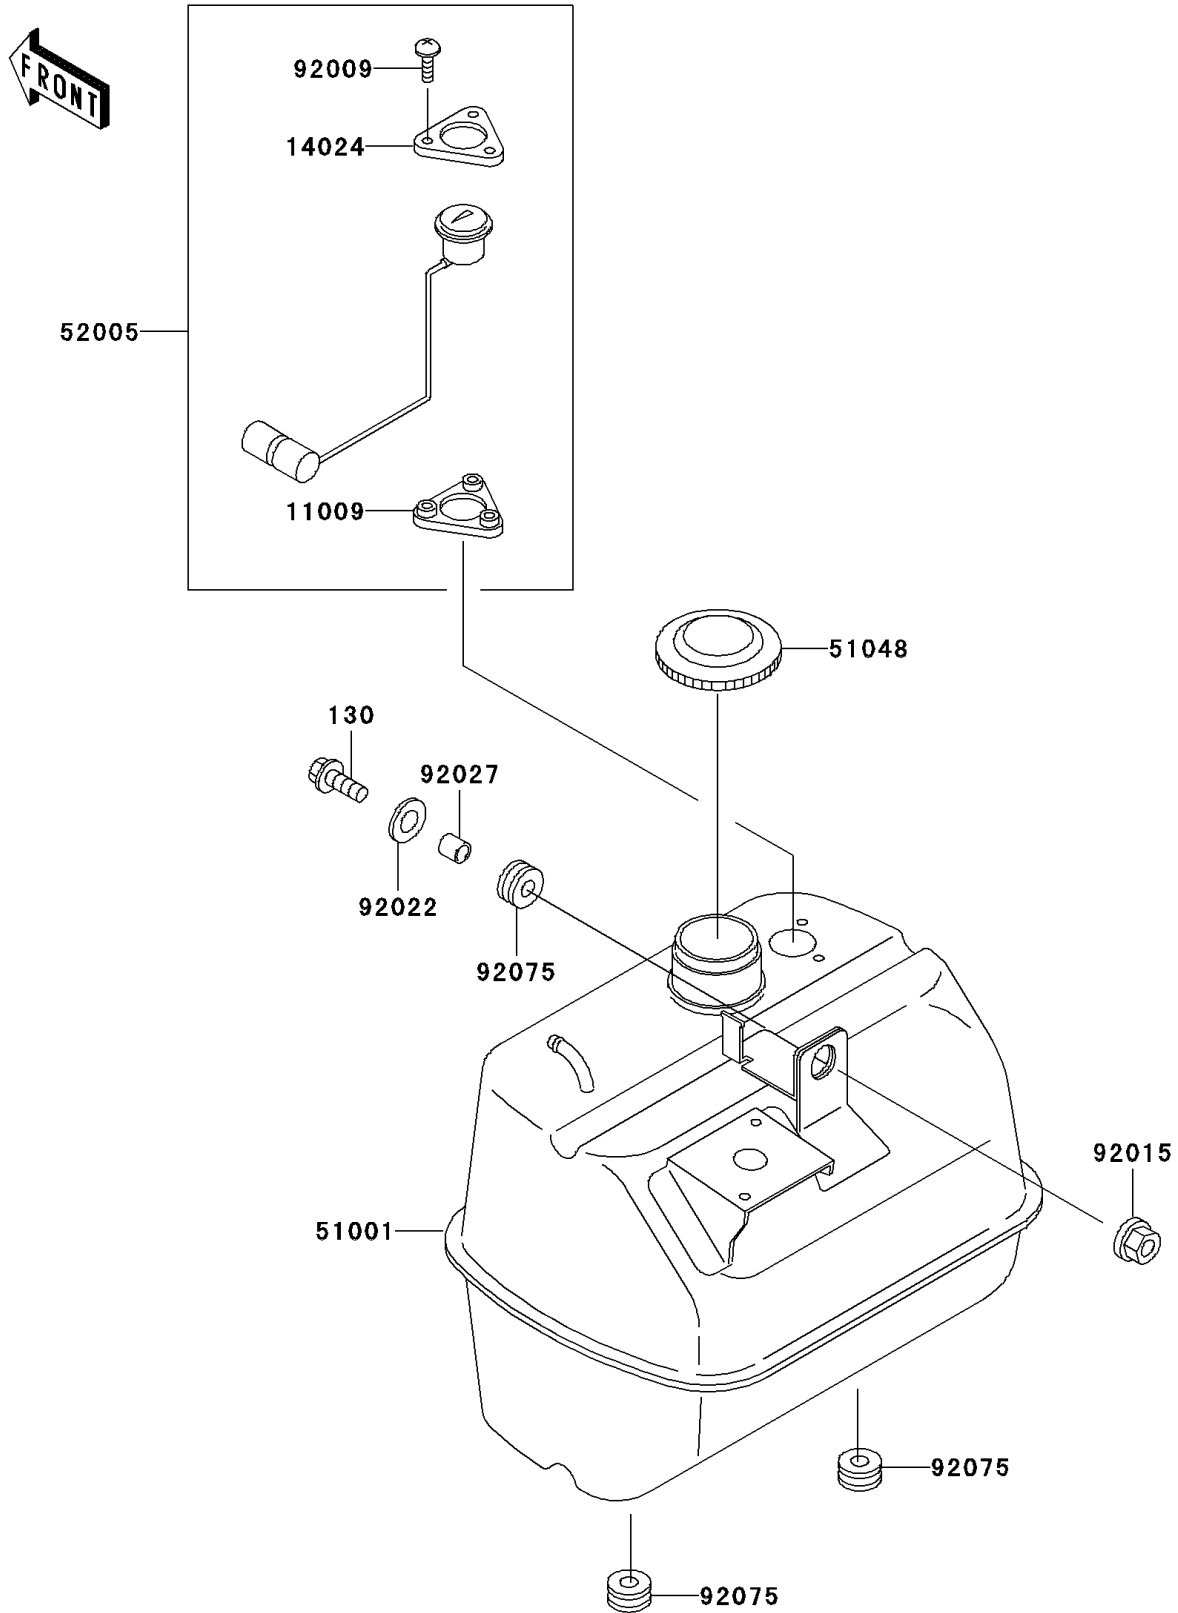

Mule 550 PARTS DIAGRAM

Fuel Tank

F2410

Mule 550 PARTS LIST

Fuel Tank

ITEM NAME	PART NUMBER	QUANTITY
BOLT-FLANGED,8X30 (Ref # 130)	130D0830	1
GASKET,FUEL GAUGE (Ref # 11009)	11009-1755	1
COVER,FUEL GAUGE (Ref # 14024)	14024-1697	1
TANK-COMP-FUEL (Ref # 51001)	51001-1465	1
CAP-ASSY-TANK,FUEL (Ref # 51048)	51048-1103	1
GAUGE,FUEL (Ref # 52005)	52005-1098	1
SCREW,6X14 (Ref # 92009)	92009-1541	3
NUT,LOCK,FLANGED,8MM (Ref # 92015)	92015-1397	1
WASHER,9X28X2.3 (Ref # 92022)	92022-1632	1
COLLAR,8.8X12X15.5 (Ref # 92027)	92027-1081	1
DAMPER (Ref # 92075)	92075-1736	3