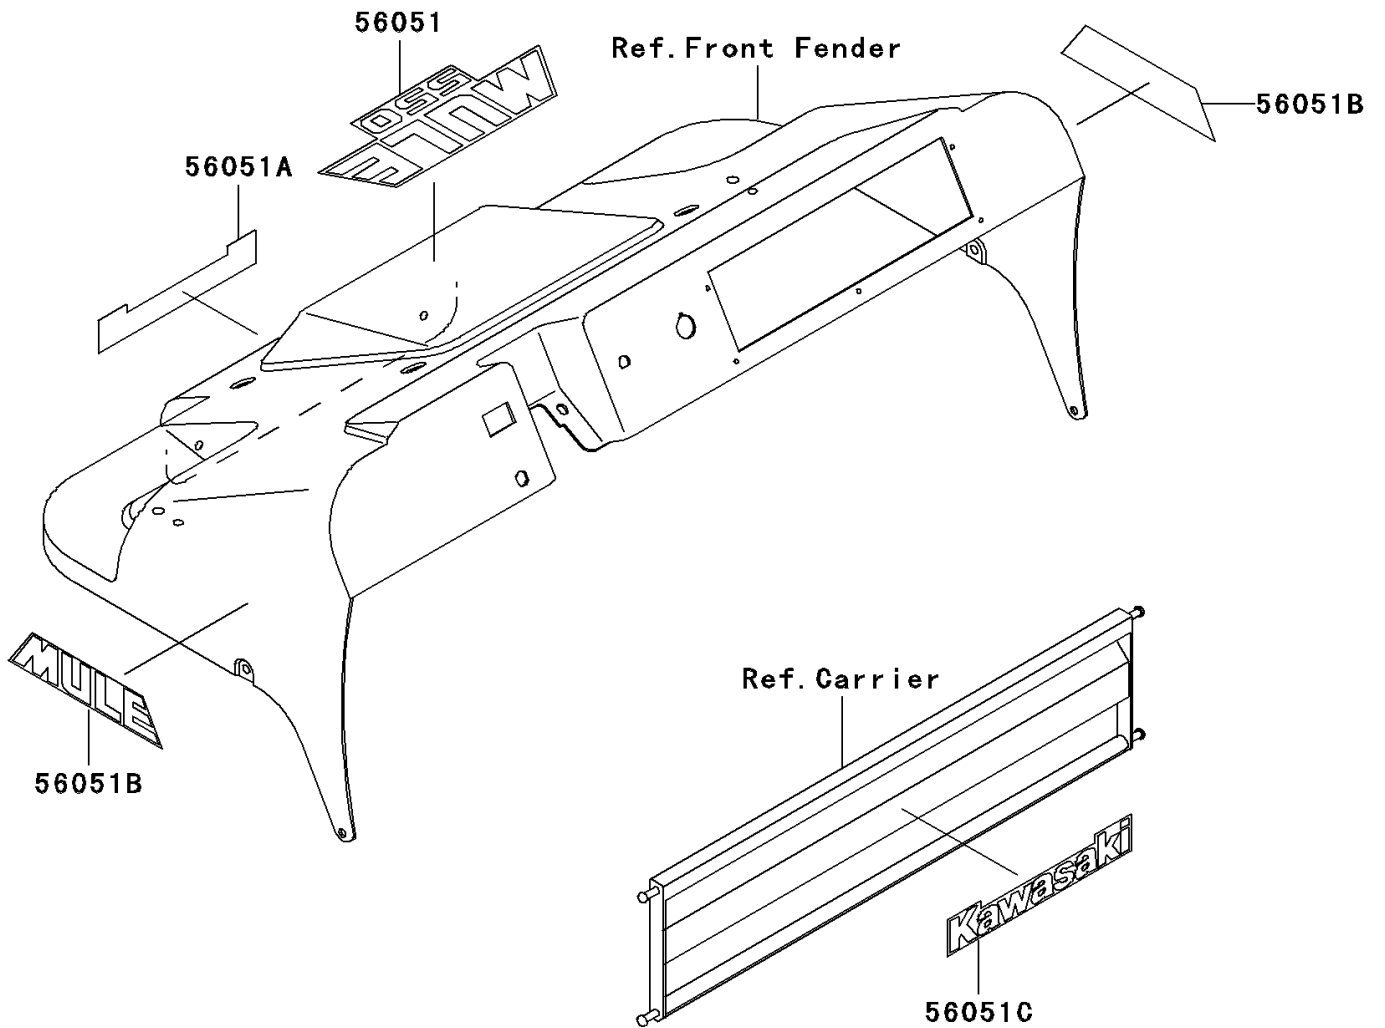

Mule 550 PARTS DIAGRAM

Decals(Red)(KAF300-C1/C2)

F2861

Mule 550 PARTS LIST

Decals(Red)(KAF300-C1/C2)

ITEM NAME	PART NUMBER	QUANTITY
MARK,MULE 550 (Ref # 56051)	56051-1485	1
MARK,FRONT COVER,KAWASAKI (Ref # 56051A)	56051-1486	1
MARK,MULE (Ref # 56051B)	56051-1551	2
MARK,TAIL GATE,KAWASAKI (Ref # 56051C)	56051-1552	1