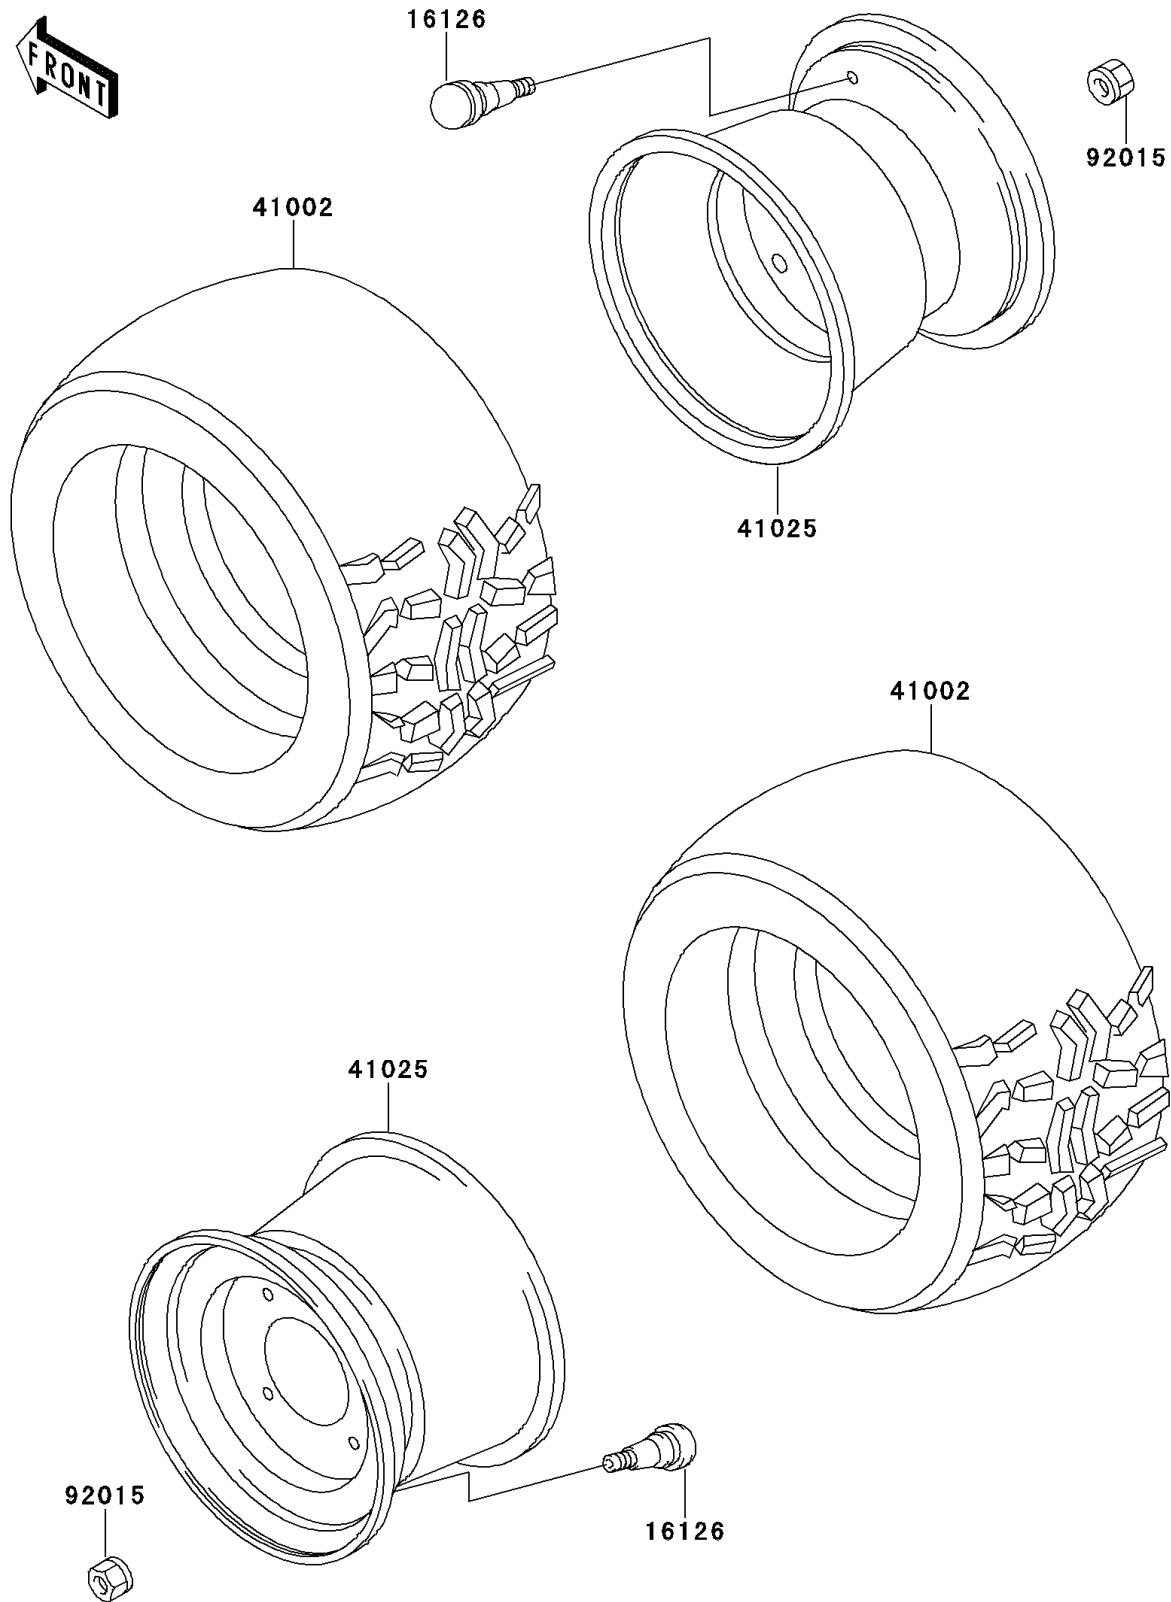

# Mule 2510 4X4 PARTS DIAGRAM

Wheels/Tires

F2210

# Mule 2510 4X4 PARTS LIST

## Wheels/Tires

| ITEM NAME                                    | PART NUMBER   | QUANTITY |
|----------------------------------------------|---------------|----------|
| VALVE (Ref # 16126)                          | 16126-4001    | 4        |
| TIRE,22X11.00-10 4PR,KT869A(D) (Ref # 41002) | 41002-1752    | 4        |
| RIM,10X8.5,F.SILVER (Ref # 41025)            | 41025-1236-5A | 4        |
| NUT,12MM (Ref # 92015)                       | 92015-1706    | 16       |