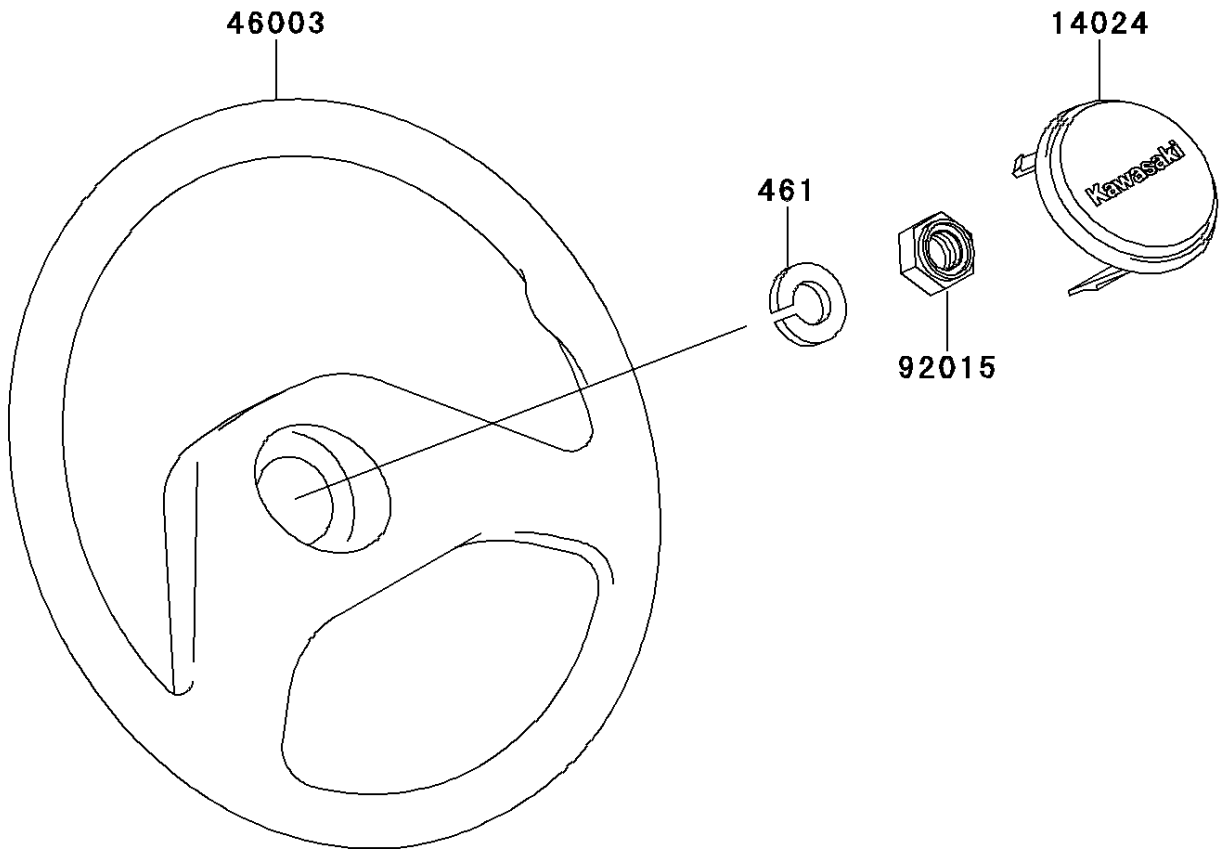

Mule 2510 4X4 PARTS DIAGRAM

Steering Wheel

F2311

Mule 2510 4X4 PARTS LIST

Steering Wheel

ITEM NAME	PART NUMBER	QUANTITY
WASHER-SPRING,12MM (Ref # 461)	461F1200	1
COVER,STEERING WHEEL (Ref # 14024)	14024-1574	1
HANDLE,STEERING (Ref # 46003)	46003-1265	1
NUT,LOCK,12MM (Ref # 92015)	92015-1774	1