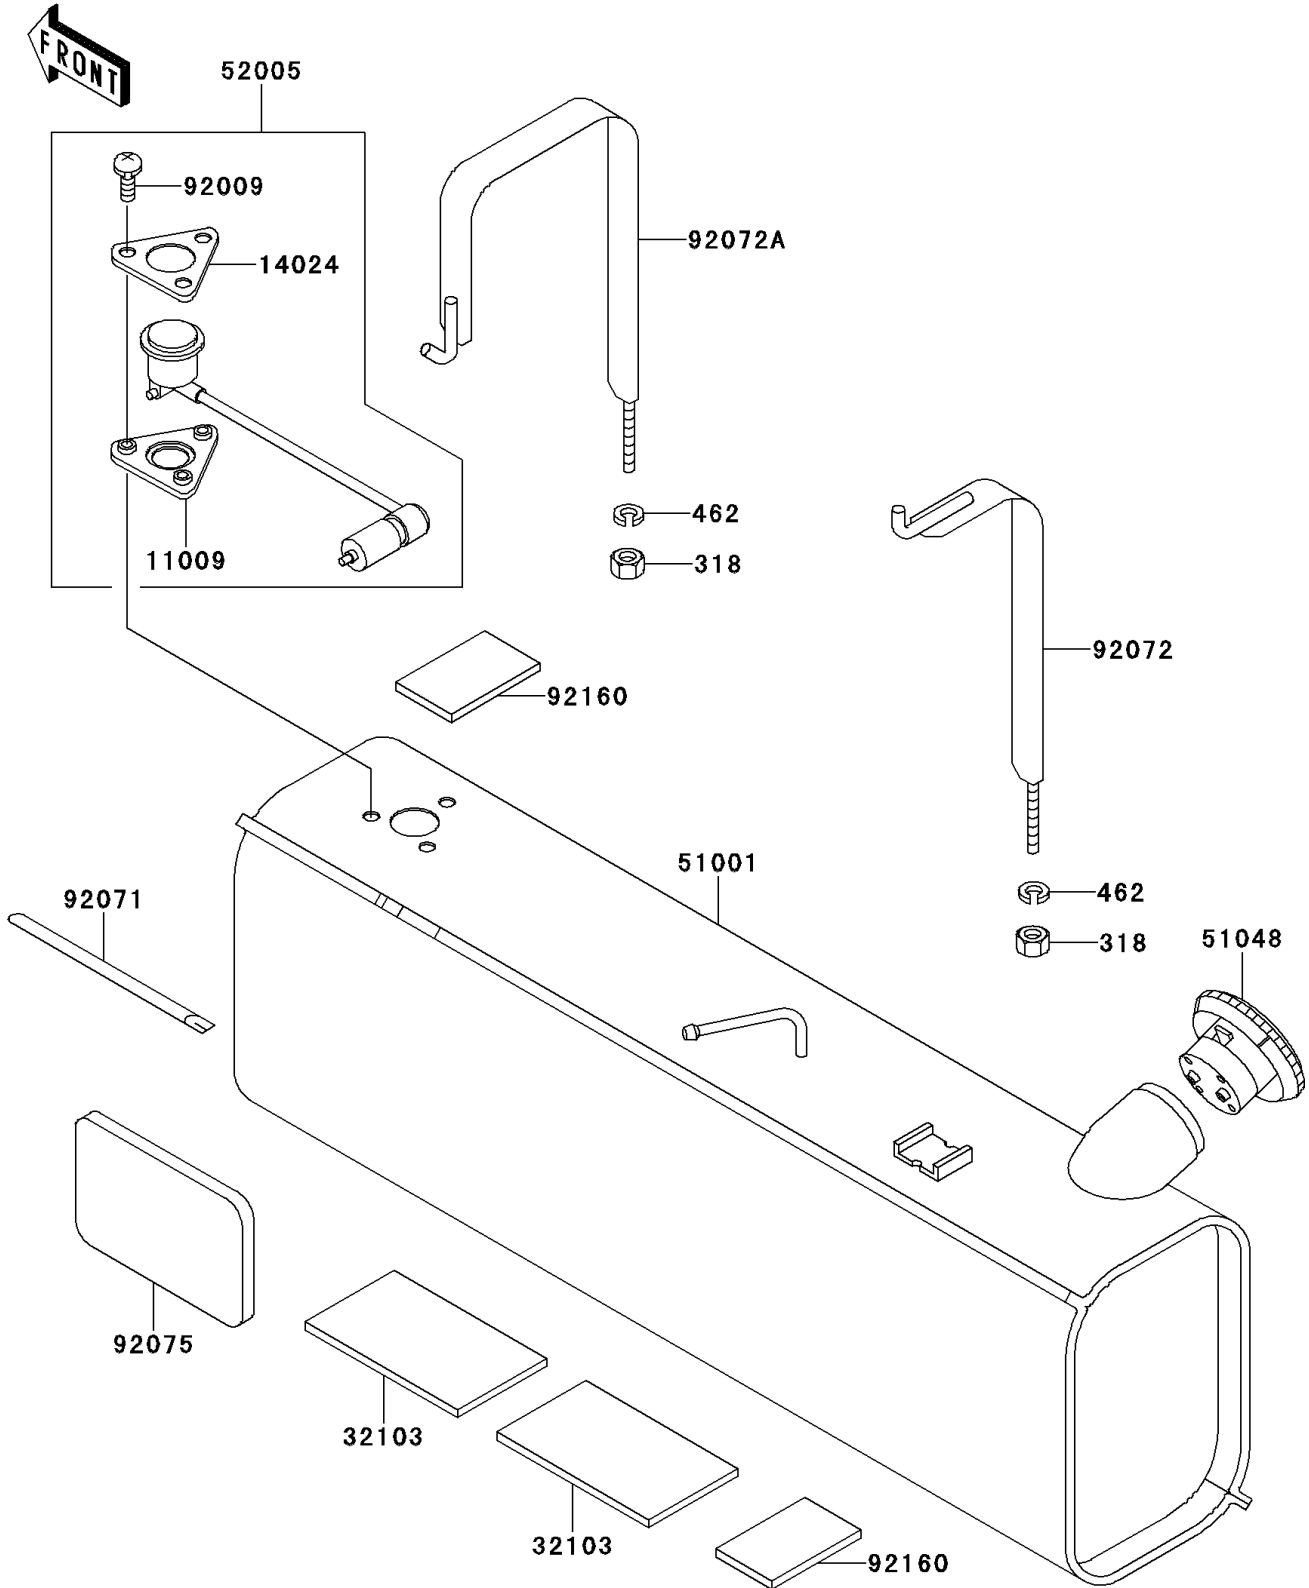

Mule 2510 4X4 PARTS DIAGRAM

Fuel Tank

F2410

Mule 2510 4X4 PARTS LIST

Fuel Tank

ITEM NAME	PART NUMBER	QUANTITY
NUT-HEX-SMALL (Ref # 318)	318C0800	2
WASHER-SPRING,8MM (Ref # 462)	462L0800	2
GASKET,FUEL GAUGE (Ref # 11009)	11009-1755	1
COVER,FUEL GAUGE (Ref # 14024)	14024-1697	1
DAMPER,BATTERY (Ref # 32103)	32103-027	3
TANK-COMP-FUEL (Ref # 51001)	51001-1502	1
CAP-ASSY-TANK,FUEL (Ref # 51048)	51048-1103	1
GAUGE,FUEL (Ref # 52005)	52005-1085	1
SCREW,6X14 (Ref # 92009)	92009-1541	3
GROMMET (Ref # 92071)	92071-1198	1
BAND,FUEL TANK (Ref # 92072)	92072-1248	1
BAND,FUEL TANK (Ref # 92072A)	92072-1249	1
DAMPER (Ref # 92075)	92075-3759	1
DAMPER (Ref # 92160)	92160-1102	3