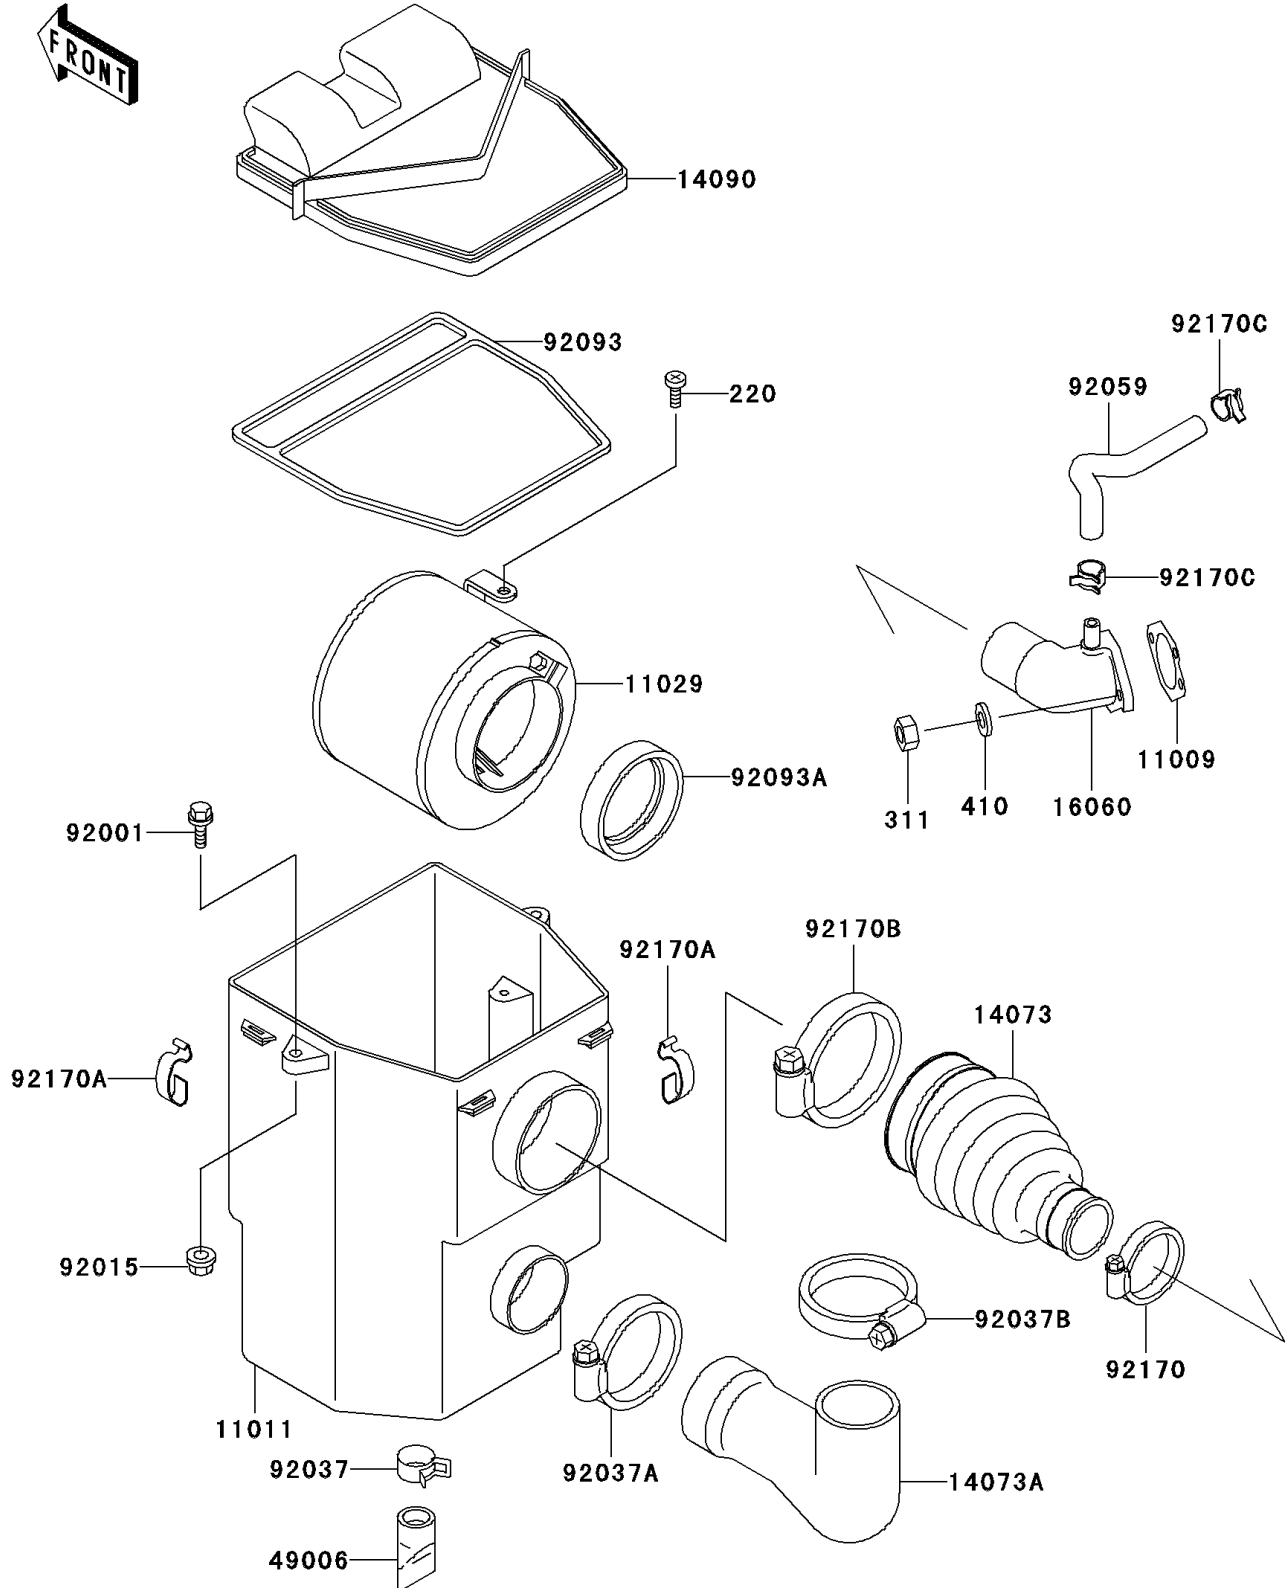

Mule 520 PARTS DIAGRAM

Air Cleaner

E1130

Mule 520 PARTS LIST

Air Cleaner

ITEM NAME	PART NUMBER	QUANTITY
SCREW-PAN-CROS,6X14 (Ref # 220)	220B0614	1
NUT-HEX,6MM (Ref # 311)	311B0600	2
WASHER-PLAIN-SMALL,6MM (Ref # 410)	410B0600	2
GASKET (Ref # 11009)	11009-2925	1
CASE-AIR FILTER (Ref # 11011)	11011-1367	1
ELEMENT-ASSY-AIR FILTER (Ref # 11029)	11029-1004	1
DUCT,AIR FILTER (Ref # 14073)	14073-1453	1
DUCT,AIR INTAKE (Ref # 14073A)	14073-1491	1
COVER,AIR FILTER (Ref # 14090)	14090-1106	1
PIPE-INTAKE (Ref # 16060)	16060-2151	1
BOOT (Ref # 49006)	49006-1199	1
BOLT,6X25,W/WASHER (Ref # 92001)	92001-1140	2
NUT,FLANGED,6MM (Ref # 92015)	92015-1193	1
CLAMP (Ref # 92037)	92037-1460	1
CLAMP (Ref # 92037A)	92037-3009	1
CLAMP (Ref # 92037B)	92037-506	1
TUBE (Ref # 92059)	92059-2280	1
SEAL,AIR FILTER (Ref # 92093)	92093-1241	1
SEAL,DUST (Ref # 92093A)	92093-1322	1
CLAMP (Ref # 92170)	92170-1036	1
CLAMP,AIR FILTER (Ref # 92170A)	92170-1211	4
CLAMP (Ref # 92170B)	92170-1679	1
CLAMP (Ref # 92170C)	92170-2082	2